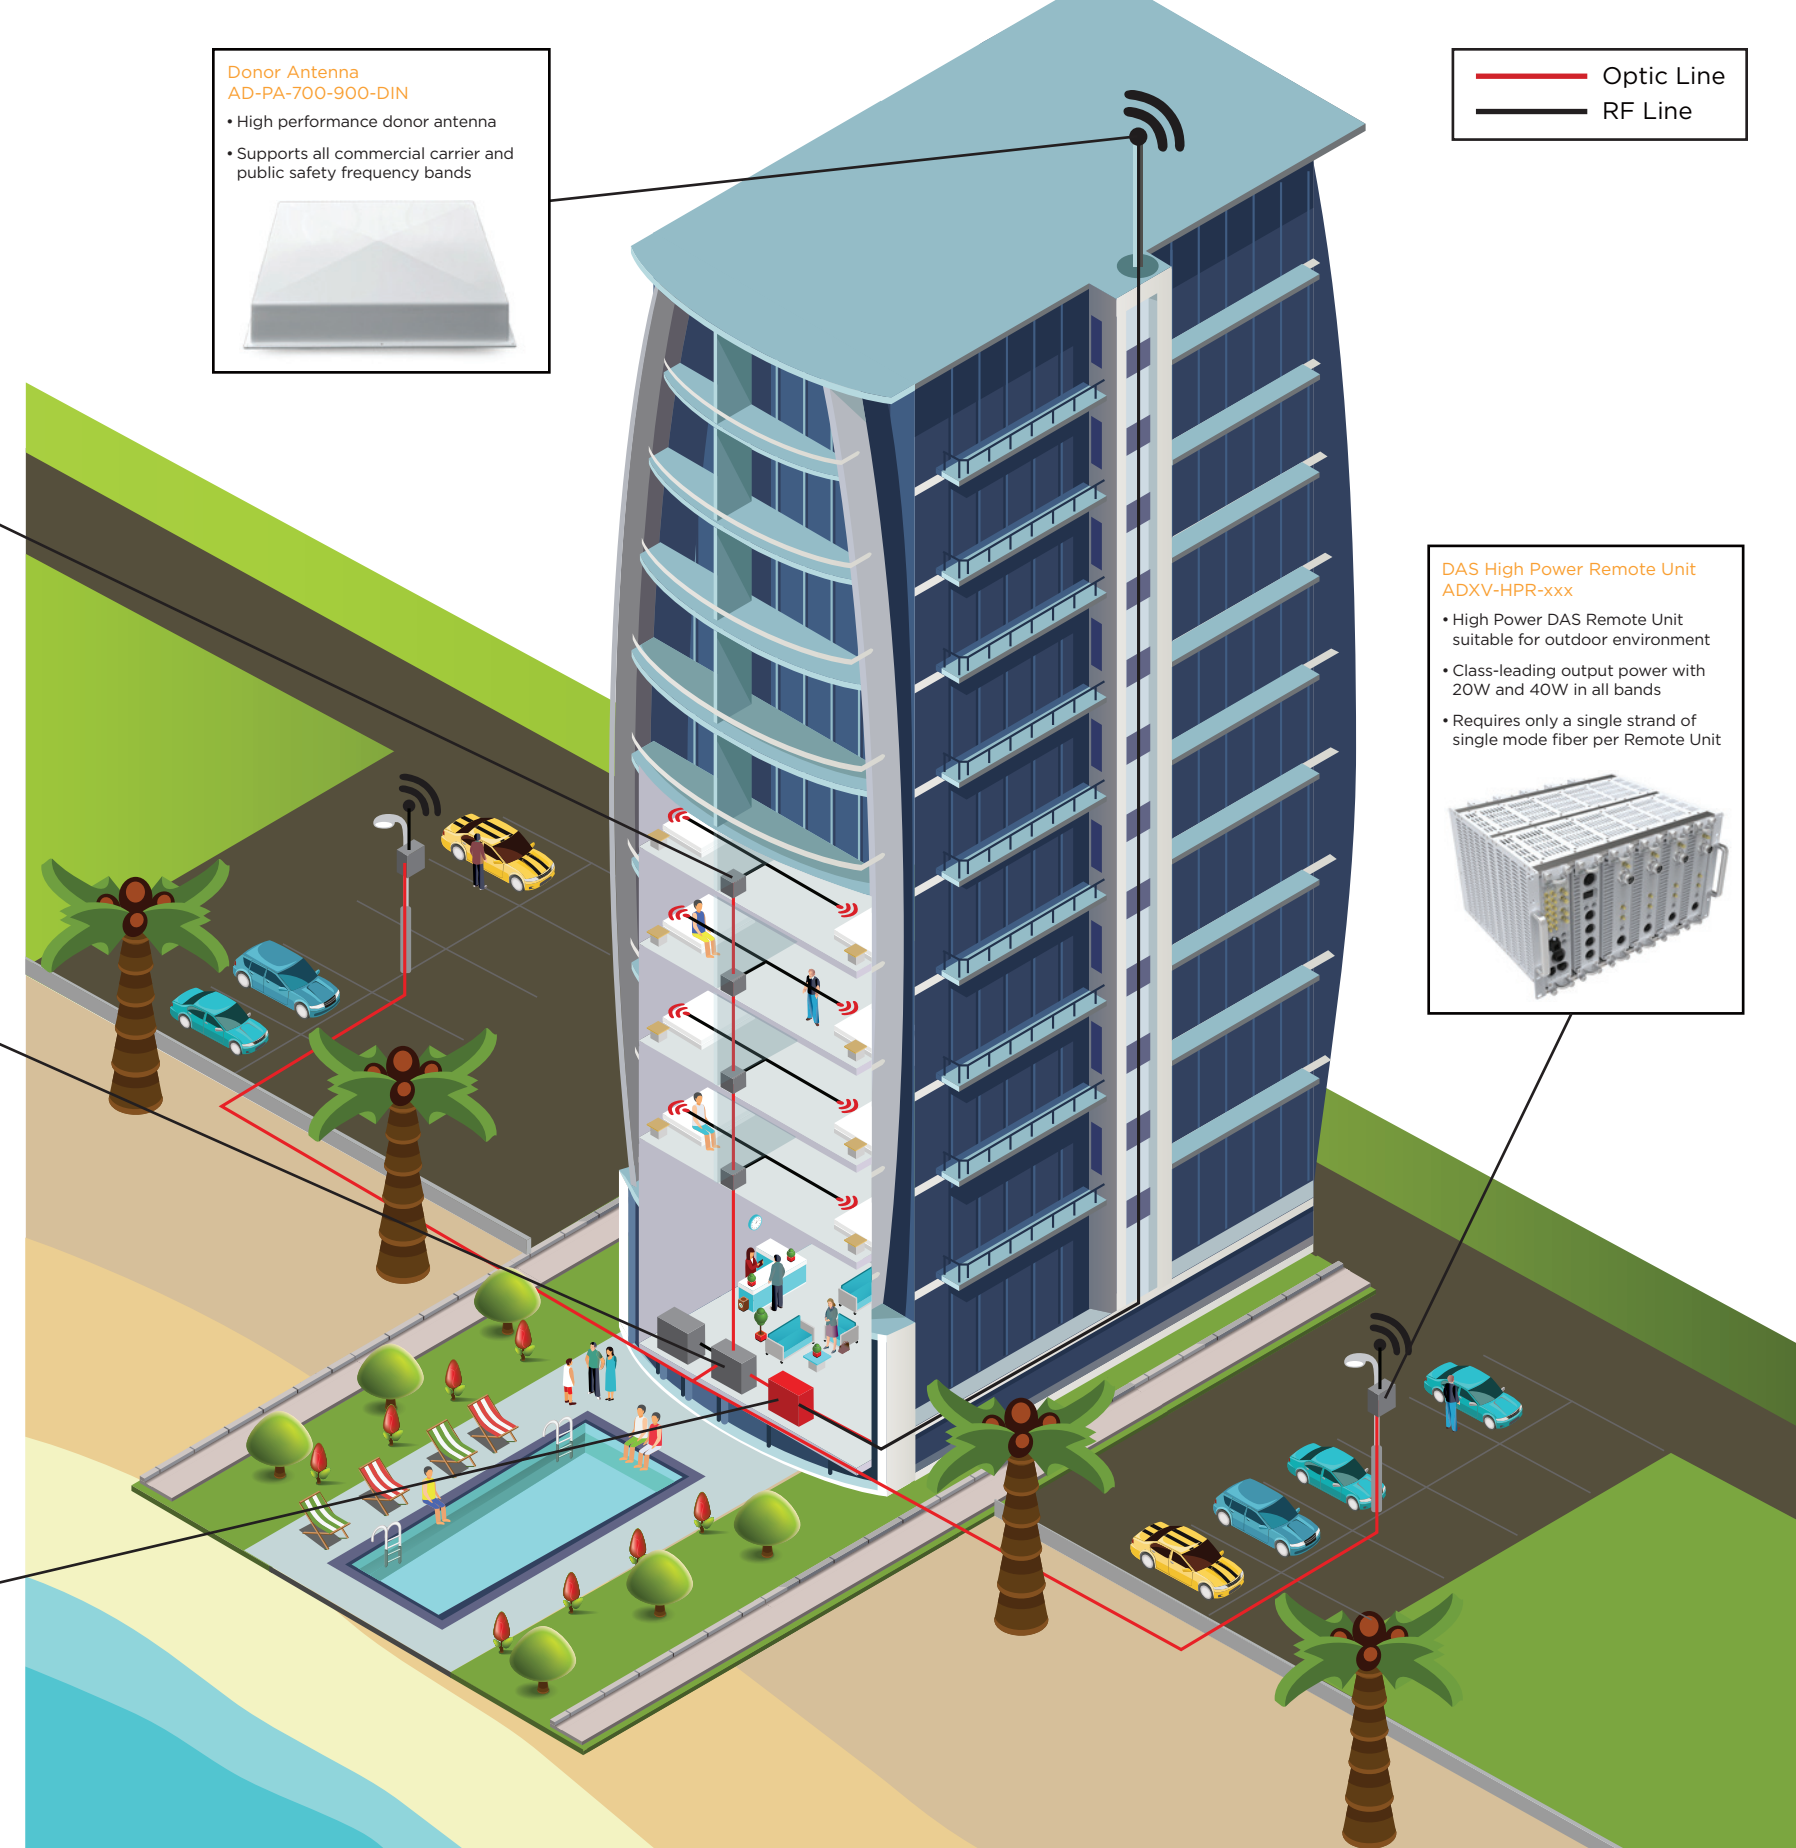

**DAS Remote Unit
ADXV-R-xxx**

- Medium Power DAS Remote Unit suitable for any indoor application
- Class-leading output power with 2W and 5W in all bands
- Requires only a single strand of single mode fiber per Remote Unit

**DAS Head End
ADXV-H-xxx**

- Flexible platform allows any combination of commercial carrier and public safety frequency bands
- Accepts any signal source such as BTS, RRH, BDA, Small Cell
- Supports up to 64 Remote Units per Head End

**Public Safety Repeater
PSR-VU-9537**

- Supports VHF/UHF
- Designed to meet NFPA requirements
- Accommodates any narrow-band modulation including P25, TETRA, and DMR

**Donor Antenna
AD-PA-700-900-DIN**

- High performance donor antenna
- Supports all commercial carrier and public safety frequency bands

**DAS High Power Remote Unit
ADXV-HPR-xxx**

- High Power DAS Remote Unit suitable for outdoor environment
- Class-leading output power with 20W and 40W in all bands
- Requires only a single strand of single mode fiber per Remote Unit