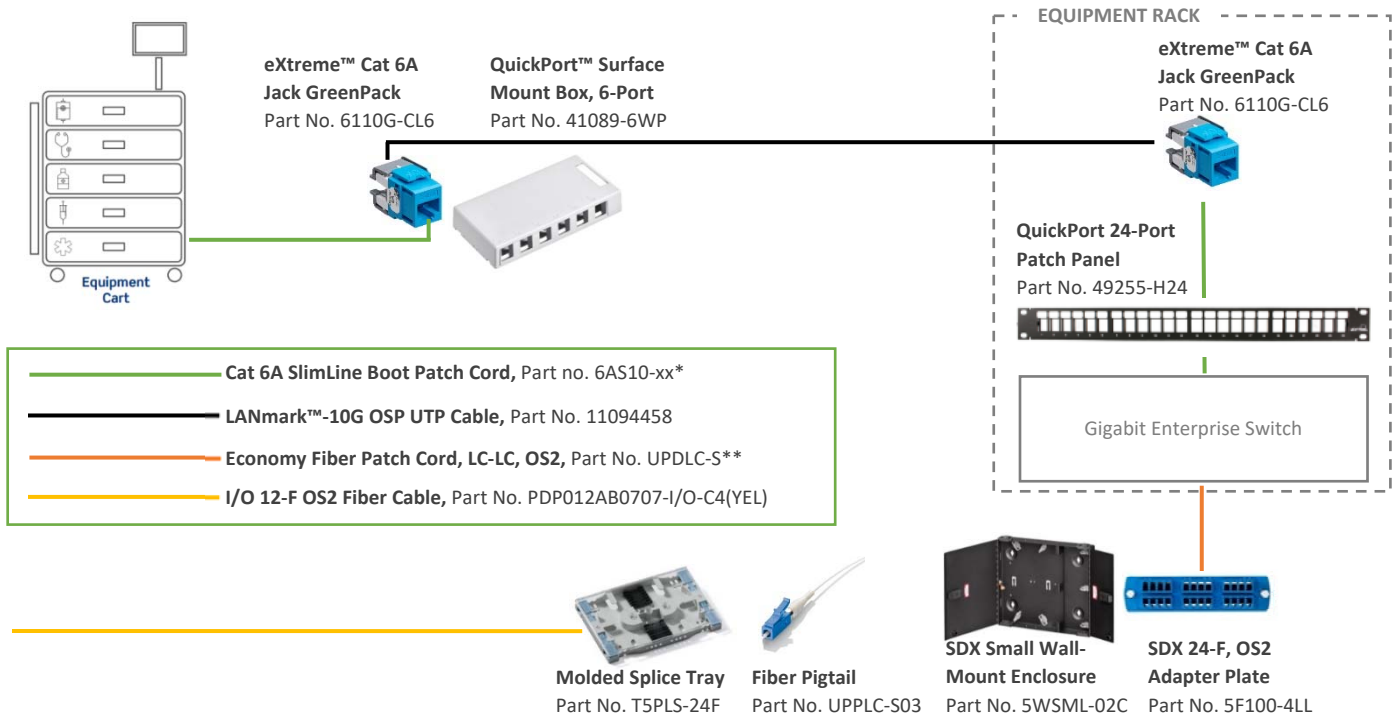

Solution Brief

Building Blocks of Fast Healthcare Network Deployment (Cat 6A/OS2)

Healthcare networks are like none other. The urgency of information transmitted and received is of the most critical nature. When speed of deployment is as important as the highest network performance, Berk-Tek Leviton Technologies has the end-to-end solutions to meet the need: from fiber demarcation to the copper work area jack, and every connection in between. As proud US manufacturers, both Berk-Tek and Leviton have inventory ready to deploy, to get your networks online quickly, while preparing for the future.

- High performance, end-to-end copper and fiber systems
- Systems designed to deploy fast and provide a network infrastructure you can build on
- Fiber connectivity to protect fiber connections and ease network maintenance
- Bulk packaging options to reduce jobsite waste and clean-up
- Core connectivity is TAA compliant for government and military use
- High power PoE and PoE Extension capabilities

EXTREME CAT 6A JACKS GREENPACK 12-PACK

- 12 Pack of eXtreme™ Jacks
- Cone of Silence to help suppress AXT

PART NUMBERS

eXtreme Cat 6A QuickPort Jack GreenPack 12-Pack (includes 12 jacks and 12 cones of silence)	6110G-C*6
---	-----------

QUICKPORT 24-PORT PATCH PANEL

- Use with QuickPort connectors

PART NUMBERS

24-Port QuickPort Patch Panel	49255-H24
-------------------------------	-----------

LANmark™-XTP COPPER CAT 6A UTP CABLE

- Reliable 10 Gbps performance