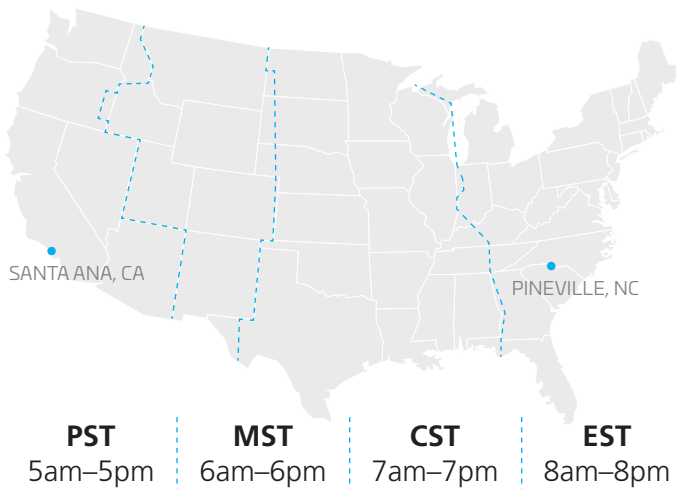

## Fast. Friendly. Convenient.

To make connecting with us easy, we offer extended phone hours to answer any question you may have.

With custom manufacturing and stocking facilities on both coasts, we can ship to most locations in the U.S. within 2-3 days ground.