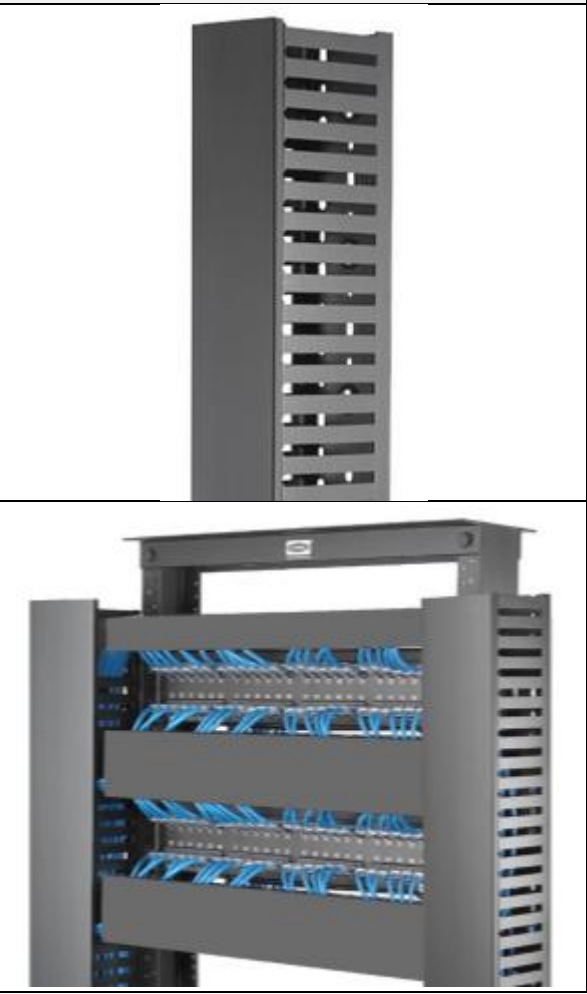

VSD--, SD-Series, Vertical Cable Manager

DESCRIPTION
SD-Series Vertical Cable Manager is a plastic cable duct with a cover. Plastic fingers can be removed to allow for user configured installation.
CONTENTS
2 Half Rack height Vertical Cable Managers with mounting hardware, and metal brackets.
MATERIAL
Plastic
LISTINGS
Meet EIA-310-E hole spacing specifications
INSTALLATION
Mounts to side of relay rack 77" vertical cable manager is ideal for 84" tall/45RU relay rack
APPLICATIONS/NOTES
Covers are pressed onto the vertical cable manager.

IMAGES

PART No.	Description	Series	Color	Height (Rack U)	Depth (in)	Cover	Best Fit	Flush Mount
VSD45	Vert Cbl Mgr, 4" Duct	SD Series	Black	77"/45RU	5"	Included	HSD-3	