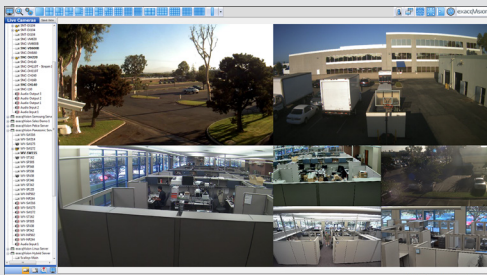

exacqVision A-Series

Balanced Performance, Reliability & Capacity
Network Video Recorders

• Proven Performance

- Continuously record up to 550 Mbps of video for high concentration of high definition analog and IP cameras
- Stream up to 1,800 frames/second of live/recorded video to local/web/mobile clients
- Stream live/recorded video up to 100 simultaneous PC clients
- Optional quad NICs for fastest archiving or mass client performance

• Designed Video Server Reliability

- Minimize system boot time and failure risk with a high reliability solid-state operating system drive
- Continuous duty hard drives optimized for reduced vibration and heat
- Uninterrupted operation and video preservation in event of one drive failure via optional 4U RAID5
- Protects against single power failure with optional 4U redundant power supplies
- Monitors hardware health in exacqVision client with email/text notifications

• Capacity for Mainstream Recording

- Record up to 64 IP cameras and 64 analog cameras per video server
- Includes 4 or 8 IP camera licenses
- Store up to 32TB of video
- Expandable to over 1.6PB with S-Series networked storage
- Compatible with thousands of IP camera models

• Hosted Certified Software Applications (CSA)

- Install CSAs such as video analytics, access control, POS software on recorder
- Save money and rack space with single video security server
- Tested by Exacq to ensure compatibility

• 3-Year Warranty

- Constantly increase VMS features with regular software updates
- Includes a 3-year hardware warranty
- 3 years of unlimited software updates included

• Powerful Video Management System (VMS) Software

- Pre-loaded with exacqVision Professional software (standard)
  - EasyConnet automatically finds, addresses and connects IP cameras
  - Two-way audio
  - Conduct investigations on recorded video, audio and data with thumbnail or timeline search
  - Bookmark important video for long-term retention
- Easily license additional IP cameras and change out cameras
- View video anywhere (standard)
  - Unlimited Windows/Linux/Mac PC clients
  - Live and recorded video from any browser
  - Live and recorded video from most tablets and smartphones