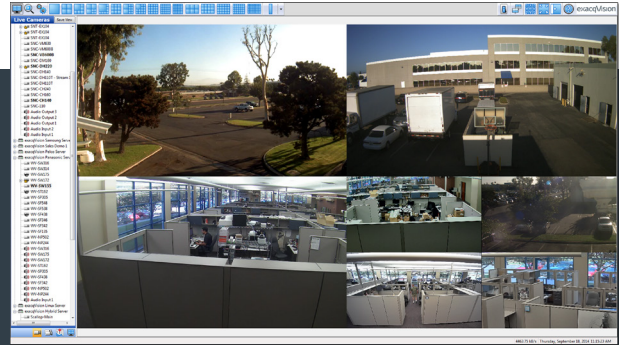

exacqVision A-Series

Balanced Performance, Reliability & Capacity
Network Video Recorders

• Proven Performance

- Continuously record up to 550 Mbps of video for high concentration of high definition analog and IP cameras
- Stream up to 1,800 frames/second of live/recorded video to local/web/mobile clients
- Stream live/recorded video up to 100 simultaneous PC clients
- Optional quad NICs for fastest archiving or mass client performance

• Capacity for Mainstream Recording

- Record up to 64 IP cameras and 64 analog cameras per video server
- Includes 4 or 8 IP camera licenses
- Store up to 32TB of video
- Expandable to over 1.6PB with S-Series networked storage
- Compatible with thousands of IP camera models

• Hosted Certified Software Applications (CSA)

- Install CSAs such as video analytics, access control, POS software on recorder
- Save money and rack space with single video security server
- Tested by Exacq to ensure compatibility