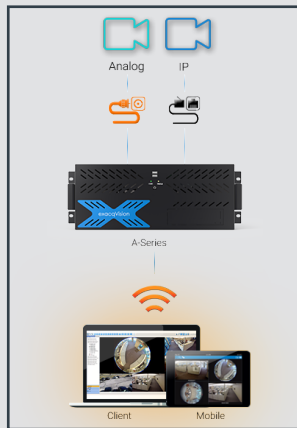

exacqVision A-Series

Balanced Performance, Reliability & Capacity
Network Video Recorders

• Proven Performance

- Continuously record up to 550 Mbps of video for high concentration of high definition analog and IP cameras
- Stream up to 1,800 frames/second of live/recorded video to local/web/mobile clients
- Stream live/recorded video up to 100 simultaneous PC clients
- Optional quad NICs for fastest archiving or mass client performance

• Designed Video Server Reliability

- Minimize system boot time and failure risk with a high reliability solid-state operating system drive
- Continuous duty hard drives optimized for reduced vibration and heat
- Uninterrupted operation and video preservation in event of one drive failure via optional 4U RAID5
- Protects against single power failure with optional 4U redundant power supplies
- Monitors hardware health in exacqVision client with email/text notifications

• Capacity for Mainstream Recording

- Record up to 64 IP cameras and 64 analog cameras per video server
- Includes 4 or 8 IP camera licenses
- Store up to 32TB of video
- Expandable to over 1.6PB with S-Series networked storage
- Compatible with thousands of IP camera models

• Hosted Certified Software Applications (CSA)

- Install CSAs such as video analytics, access control, POS software on recorder
- Save money and rack space with single video security server
- Tested by Exacq to ensure compatibility