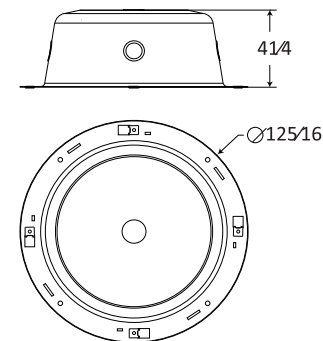

SOLUTION 1

CEILING MOUNT

Includes TWO (2) Each : C10X/BU/WS, ERD8U, SSB-3

GENERAL DESCRIPTION

The **SOLUTION 1** is a complete speaker/transformer/baffle solution for ceiling installations. Each installer package includes two (2) C10X/BU/WS - The 8C10PAX - 8" O.D. dual cone loudspeaker with a 10 oz. magnet and a TBLU - 5W-25/70V transformer mounted on a BR8WS - round, steel, stud mount baffle. Also included are two (2) SSB-3 - rust-resistant steel, load bearing supports and two (2) ERD8U - 275 CID, round, steel back boxes.

* SHIPPED AS A COMPLETE PAIR IN ONE CARTON

INTENDED USE - Indoor Environment

Program Material	Signal tones, voice, and music
Installation	Downward-Firing in a 24" Wide, Drop-Tile Ceiling

AUDIO SPECIFICATIONS

Average Sensitivity	95 dB SPL, 1W/ 1M
Loudspeaker Power Rating	20W RMS, EIA 426A Standard
Calculated Output	102dB SPL, 5W/ 1M
Magnet Type & Weight	BeFe Ceramic, 10 oz. Nominal
Frequency Response	60Hz - 17 kHz EIA 426A Standard
Nominal Coverage Angle	90° Included Angle, -6 dB / 2 kHz, Half space
Audio Connection	7" Color Coded Leads

SYSTEM COMPONENTS

Loudspeaker	8C10PAX
Transformer	5W-25/70V : 5 tap, Color Coded Leads (5W, 2.5W, 1.25W, 0.63W, 0.31W)
Baffle	BR8WS
Back Box	ERD8U
Mounting Device	SSB-3

ERD8U