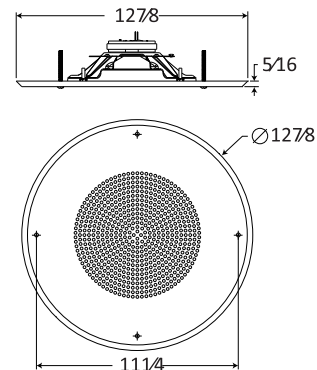

C10X/BU/WS