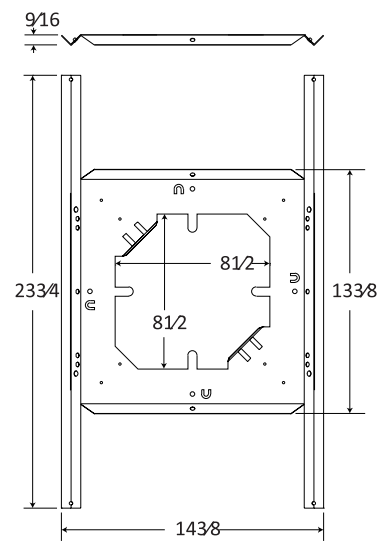

SYSTEM COMPONENTS

Loudspeaker	8C10PAX
Transformer	5W-25/70V : 5 tap, Color Coded Leads (5W, 2.5W, 1.25W, 0.63W, 0.31W)
Baffle	BR8WS
Back Box	ERD8U
Mounting Device	SSB-3

C10X/BU/WS

ERD8U

SSB-3

<p>Recommended construction sequences, installation instructions, and A&E Specifications are available in various formats in the QUAM Architects' and Engineers' Resources section on the web at: www.QuamSpeakers.com</p>				<p>QUAM-NICHOLS COMPANY, INC. 234 East Marquette Rd. Chicago, IL. 60637 Tel: 1-800-NEED-NOW (800-633-3669) Fax: 1-888-NEED-NOW (888-633-3669) e-mail: NeedNow@QNC.com www.QuamSpeakers.com</p>
<p>© 2013 Quam-Nichols Company reserves the right to make changes and/or improvements to its products at any time and without notice.</p>				