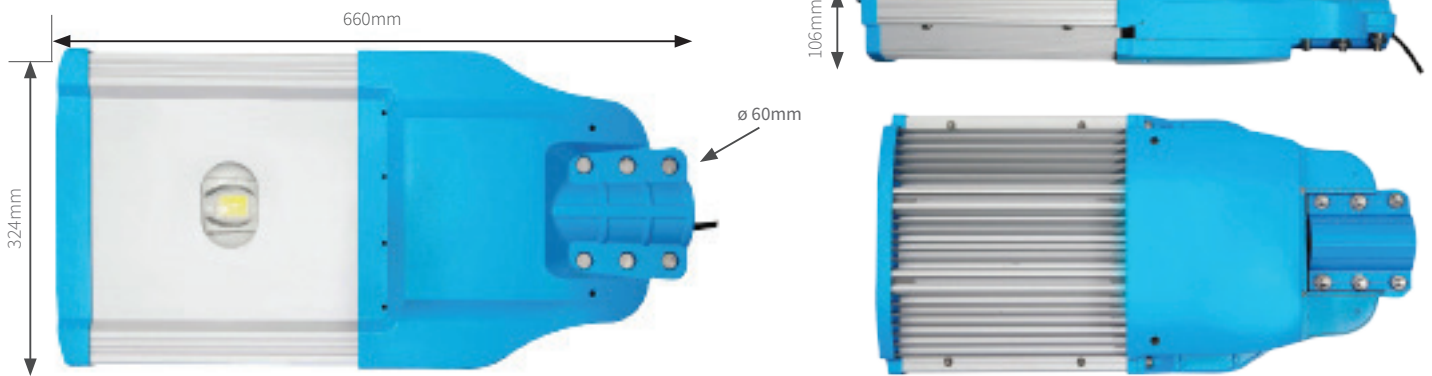

IWE-SL1A-30-60 Streetlight 30 -60 Watt

Key Benefits

- ✓ COB LED Chipset
- ✓ 120 lumens per watt
- ✓ Interchangeable Lenses
- ✓ Beam angles: 75° - 145°
- ✓ Marine grade powder coating
- ✓ 3000K to 6000K colour
- ✓ Colour options, black, white or custom
- ✓ AC voltage panels 50 & 60 hertz
- ✓ 5 year warranty
- ✓ IWE Control enabled *

Quality Benefits

- ✓ Salt Spray tested to 1000hrs
- ✓ ISO9001
- ✓ IP66
- ✓ Impact tested optical grade glass
- ✓ Aircraft grade aluminium chassis
- ✓ All fixing marine grade stainless steel (316)

Model	LED	W	V	lm	Beam angle	C.T	Ra	T(h)	Hz	N.W. (Kg)
IWE-SL1A-30	COB	30	240AC	3000 - 4200	75° - 145°	3000K to 6000K	>70	50000	50/60	8
IWE-SL1A-50		50		5000 - 7000						
IWE-SL1A-60		60		6000 - 8400						