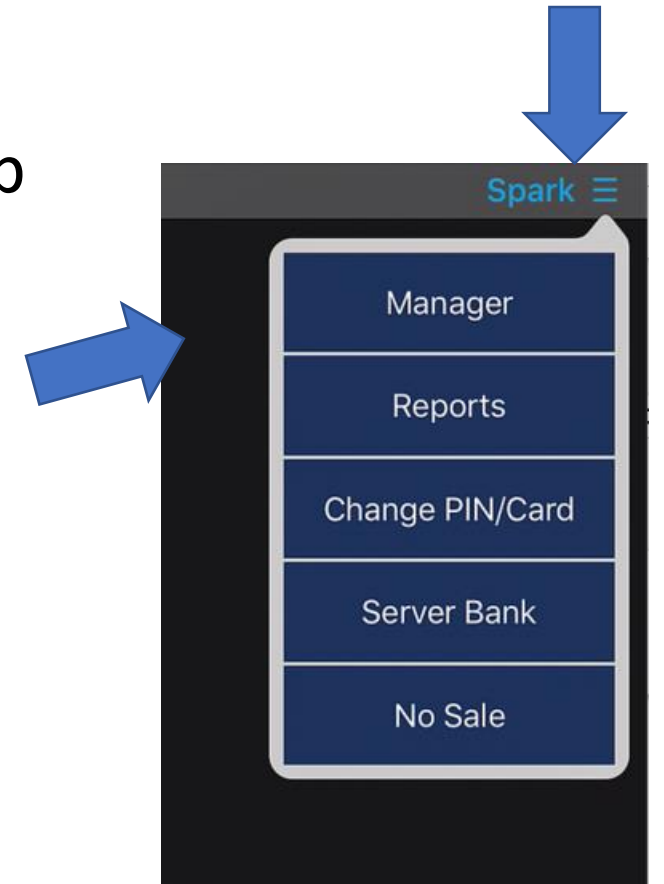

# How to Enable Training Mode on an iPad

1. Enter your **Login PIN** on **Heartland Restaurant**

2. Tap your name at the top right

3. Tap on **“Manager”**

## 4. Tap on **General**