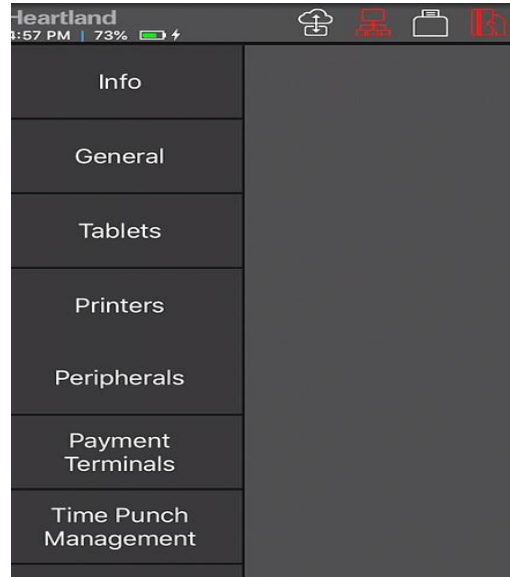

# How to Enable Training Mode on an iPad

1. Enter your **Login PIN** on **Heartland Restaurant**

2. Tap your name at the top right

3. Tap on **“Manager”**

## 4. Tap on **General**