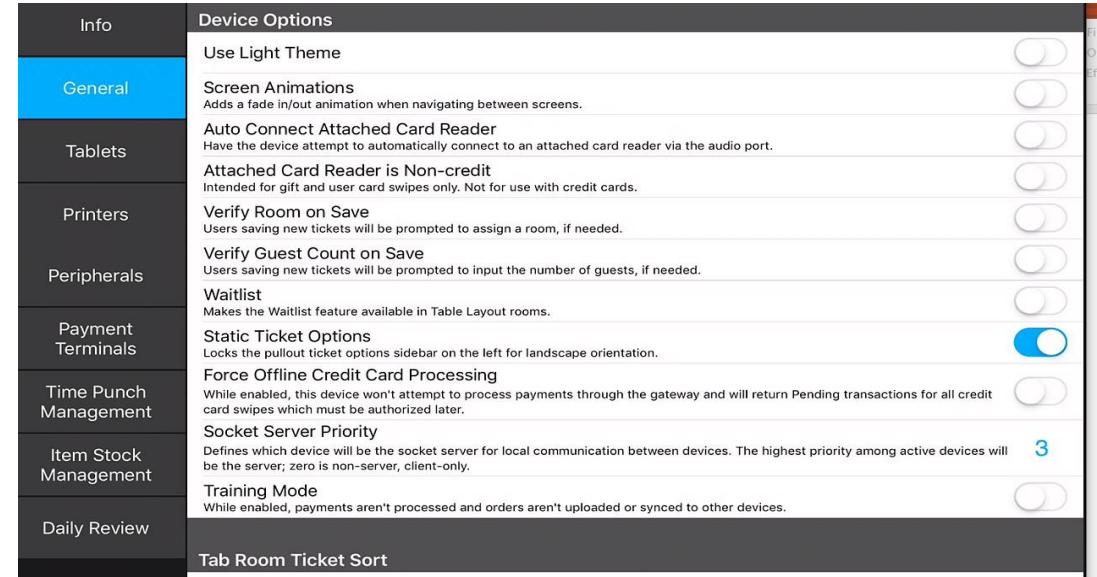

# How to Enable Training Mode on an iPad

1. Enter your **Login PIN** on **Heartland Restaurant**

2. Tap your name at the top right

3. Tap on **“Manager”**

## 4. Tap on **General**