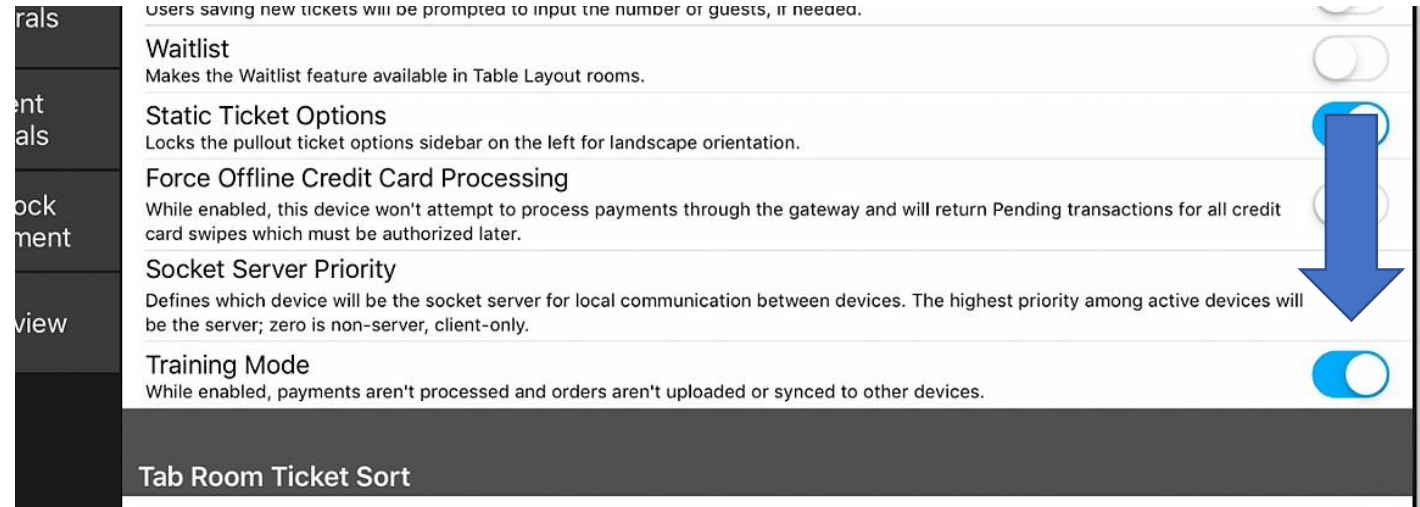

5. Toggle “on” **Training Mode**