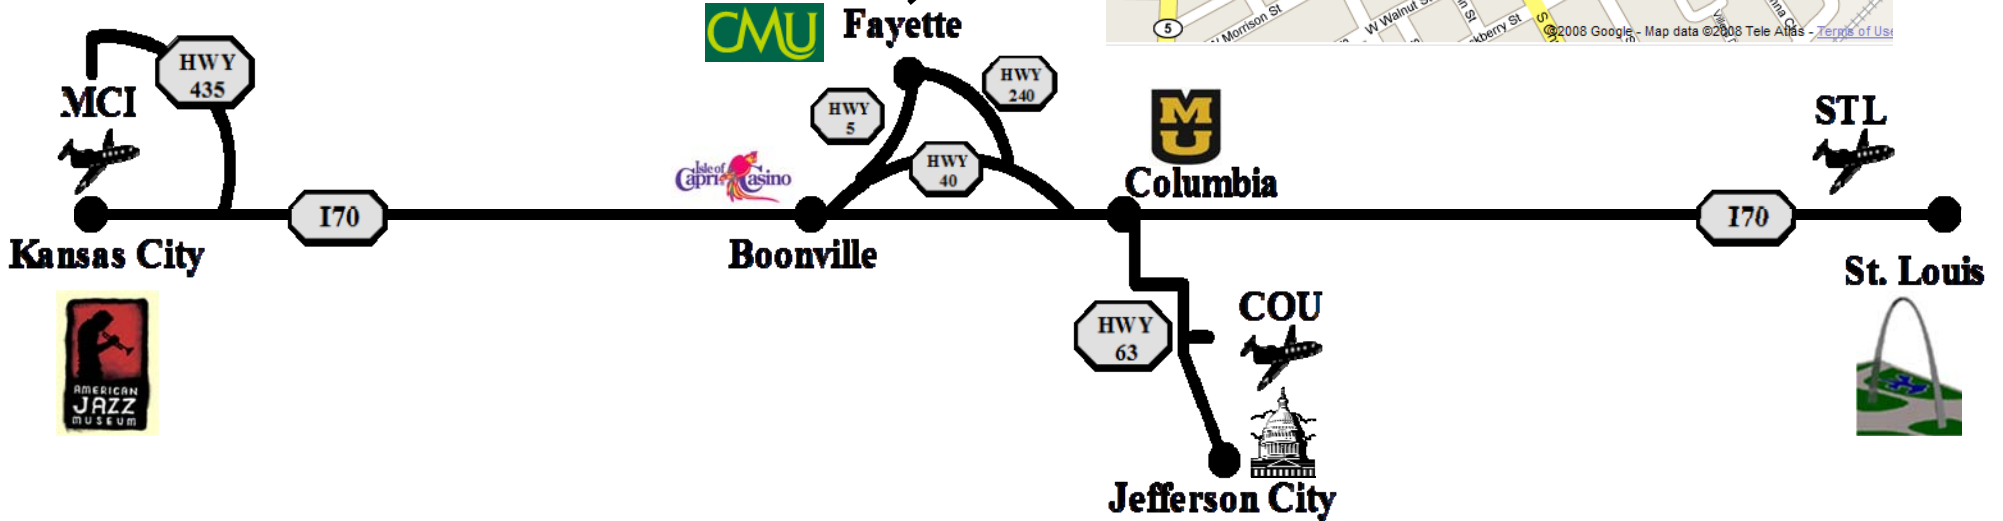

MCI TO INOVATIA

1. Follow the Airport Exit to Hwy 435 East
2. Follow 435 East Approx. 48 Miles to I70 East (Exit 63A-B)
3. Follow I70 East Approx. 93 Miles to Hwy 40/5 at Boonville (Exit 101)
4. Follow Hwy 40/5 through Boonville
5. Hwy 40/5 Split just North of Boonville
6. Follow Hwy 5 Approx. 12 Miles through New Franklin to Fayette
7. In Fayette, turn Right on West Davis Street (Flashing Red)
8. Proceed 5 Blocks to Town Square

COU TO INOVATIA

1. Follow the Airport Exit to Hwy 63 North
2. Follow Hwy 63 North Approx. 10 Miles to I70 West at Columbia
3. Follow I70 West Approx. 7 Miles to the Hwy 40 Midway/Fayette (Exit 121)
4. Follow Hwy 40 West Approx. 9 Miles to Hwy 240 West
5. Follow Hwy 240 West Approx. 13 Miles to Fayette
6. From the 1st Stop in Fayette Advance 1 Block and Turn Right on to East Davis Street
7. Advance 1 Block—Inovatia will be on the Left

STL TO INOVATIA

1. Follow the Airport Exit to I70 West
2. Follow I70 West Approx. 117 Miles through Columbia to the Hwy 40 Midway/Fayette (Exit 121)
3. Follow Hwy 40 West Approx. 9 Miles to Hwy 240 West
4. Follow Hwy 240 West Approx. 13 Miles to Fayette
5. From the 1st Stop in Fayette Advance 1 Block and Turn Right on East Davis Street
6. Advance 1 Block—Inovatia will be on the Left

When You Want Innovation, Think Inovatia™