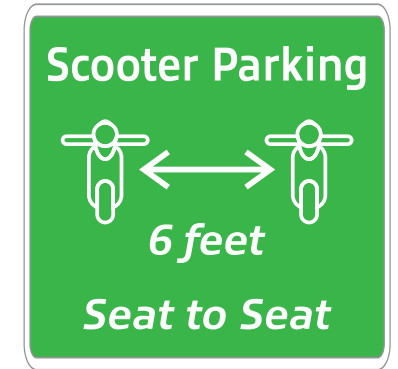

4 Various Size Informational Safety Signs
Printed Vinyl Graphics on PVC Material
SIZES 12"x18" $21.50 Each 18"x24" $38.50 Each 24"x36" $64.50 Each 28"x44" $85.50 Each

Removable Vinyl Seating Graphics
Printed Vinyl Graphics /apply to windows
8"x6" $7.50 Each 10+ $6.50 Each

2 Various Size Bike & Scooter Distancing Signs
Printed Vinyl Graphics on PVC Material
SIZES 18"x18" $27.50 Each 24"x24" $49.50 Each

BSD2