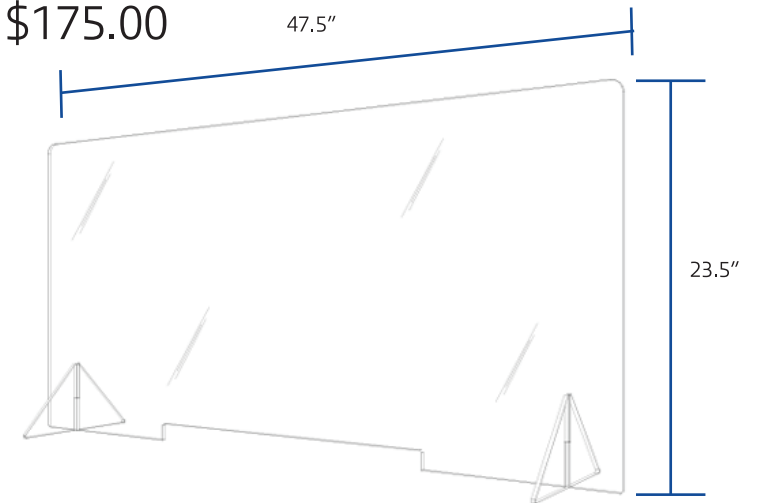

DGG 47
$175.00