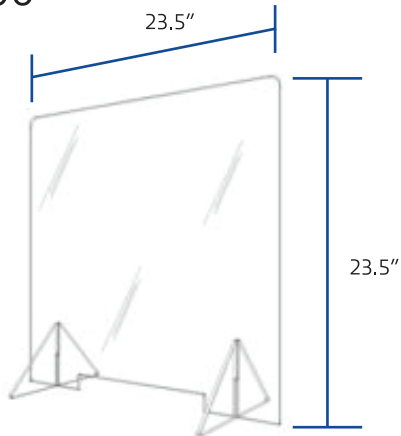

BSD1

BSD2

1/4" Acrylic Podium & Desk Germ Guards

* Please measure areas to ensure proper fit/We can customize any size
1/8" and 3/8" Thicknesses Available

Podium Germ Guard
16"x28"

PGG 16
\$105.00

*Adhere with velcro
3" Bottom Bend

Podium Germ Guard
22"x32"

PGG 22
\$165.00

*Adhere with velcro
3" Bottom Bend

Podium Germ Guard
28"x32"

PGG 28
\$185.00

*Adhere with velcro
3" Bottom Bend

*Desk Germ Guard-Free Standing
23.5"x23.5"

DGG 23
\$95.00