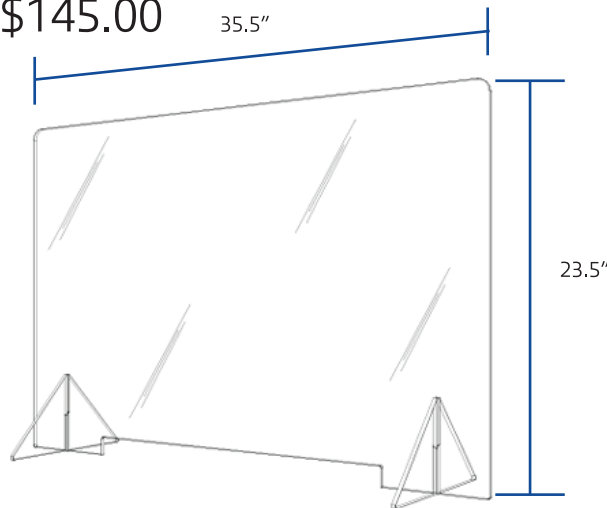

DGG 35
$145.00

*Desk Germ Guard- Free Standing
47.5"x23.5"