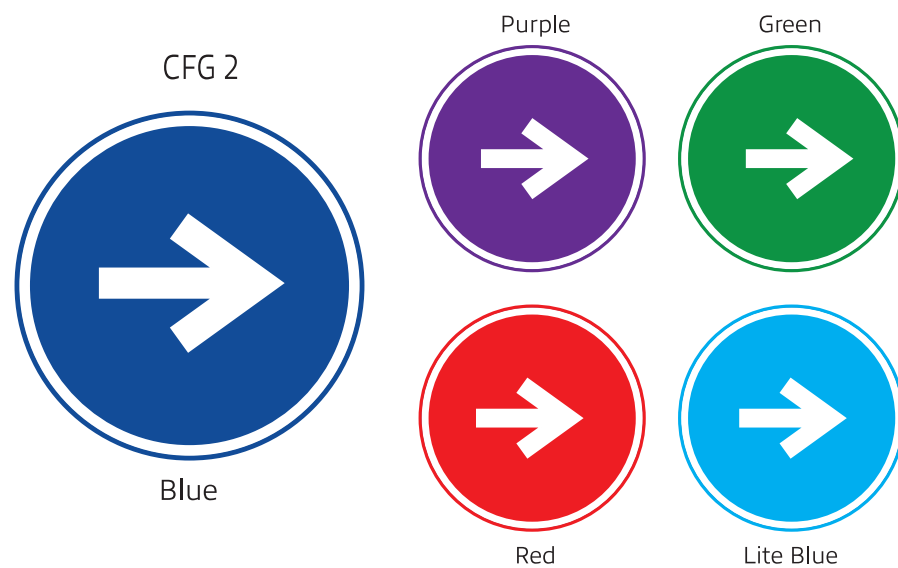

3 SIZES

24" Circle Floor Graphic
Briteline MultiGRIP Vinyl
Quantity 1-9 $19.50 Each
Quantity 10+ $16.95 Each*

18" Circle Floor Graphic
Briteline MultiGRIP Vinyl
Quantity 1-9 $14.50 Each
Quantity 10+ $12.95 Each*

12" Circle Floor Graphic
Briteline MultiGRIP Vinyl
Quantity 1-9 $11.50 Each
Quantity 10+ $ 9.95 Each*

* Quantities can be made up of a mix of circular floor graphics