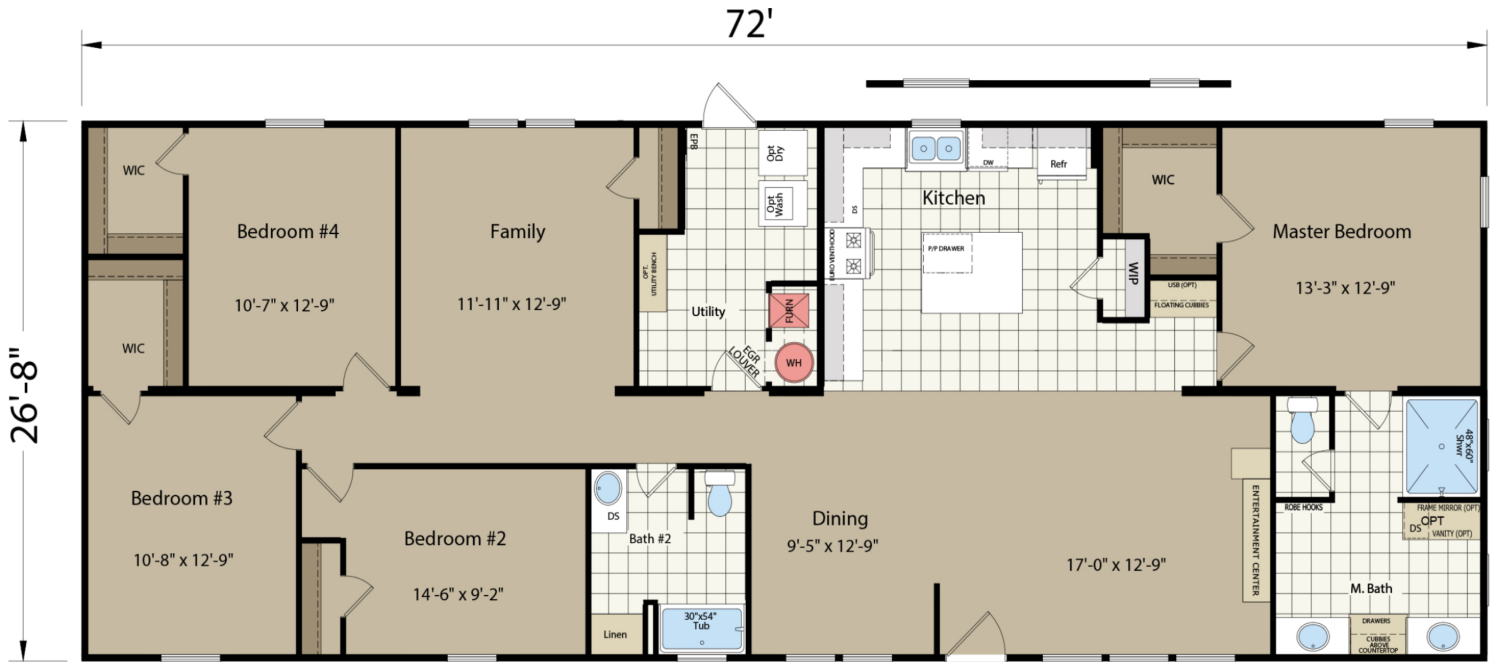

NM2872A - 4 Bed - 2 Bath - 1,920 sq ft. - 28' x 72'

Call today to schedule an appointment

855-550-6550