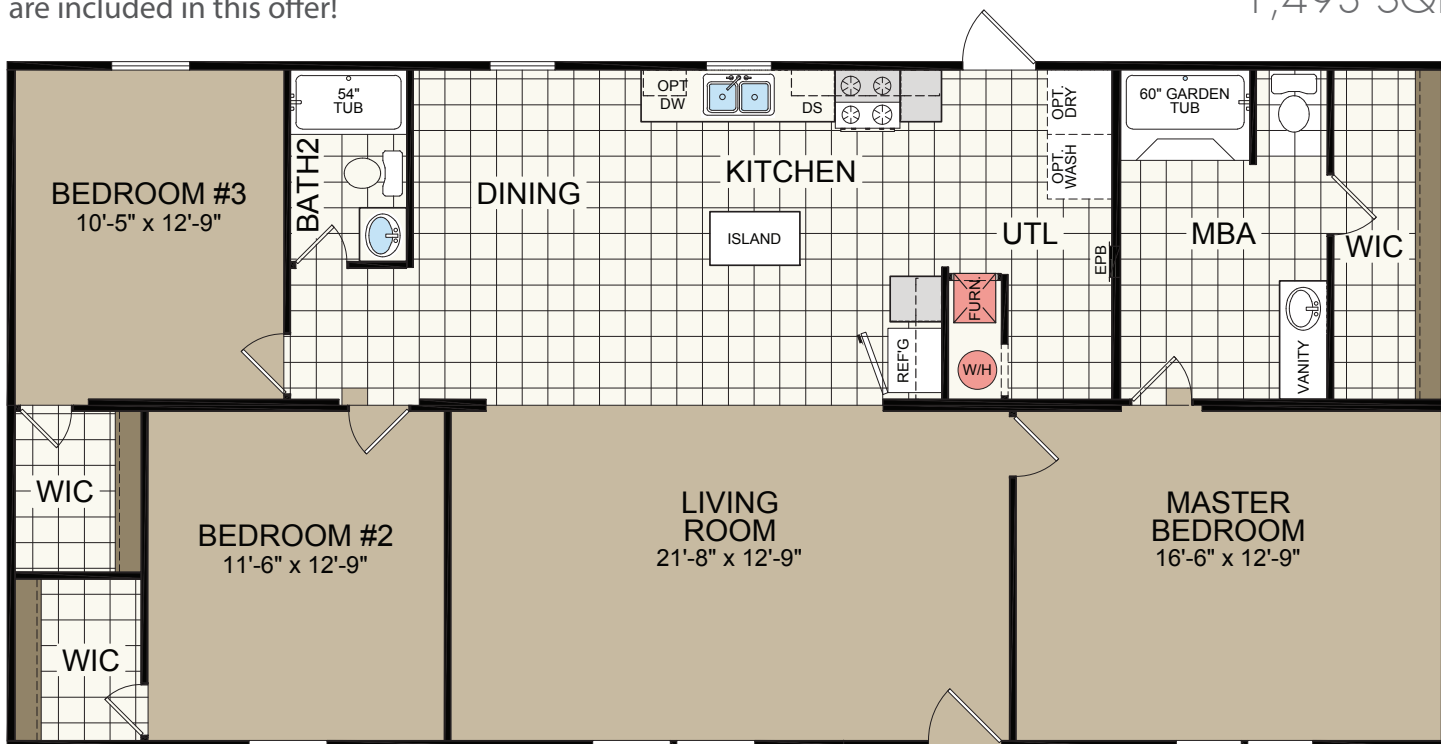

**RM2856A
THE BERETTA**

TITAN
FACTORY DIRECT

**LIMITED
SUPPLY**

Walk into the Beretta double wide and discover its wide-open floor space with 3 bedrooms, 2 bathrooms and 1,493 sqft. Designed with your family in mind, this home was built to last a lifetime. Be at ease with your home's heavy duty, custom built frame and sturdy construction. Standard brand-name kitchen appliances, 25-yr plumbing warranty and 25-yr shingle warranty are included in this offer!

STARTING AT
\$*52,900

3 BEDROOM, 2 BATHROOM
1,493 SQFT

*Some Home Images Contain Additional Upgrades Not Included In Base Price. Advertised pricing does not include delivery, set-up, A/C or option/upgrades. Special online pricing is subject to change at any time without notice. All special offers are only valid on your first visit and are not valid and cannot be combined with any other offers or specials. Price does not include closing costs (if any), Lender points, insurance, tax, or title fees. Some restrictions may apply, see your local store for details. RBI36609