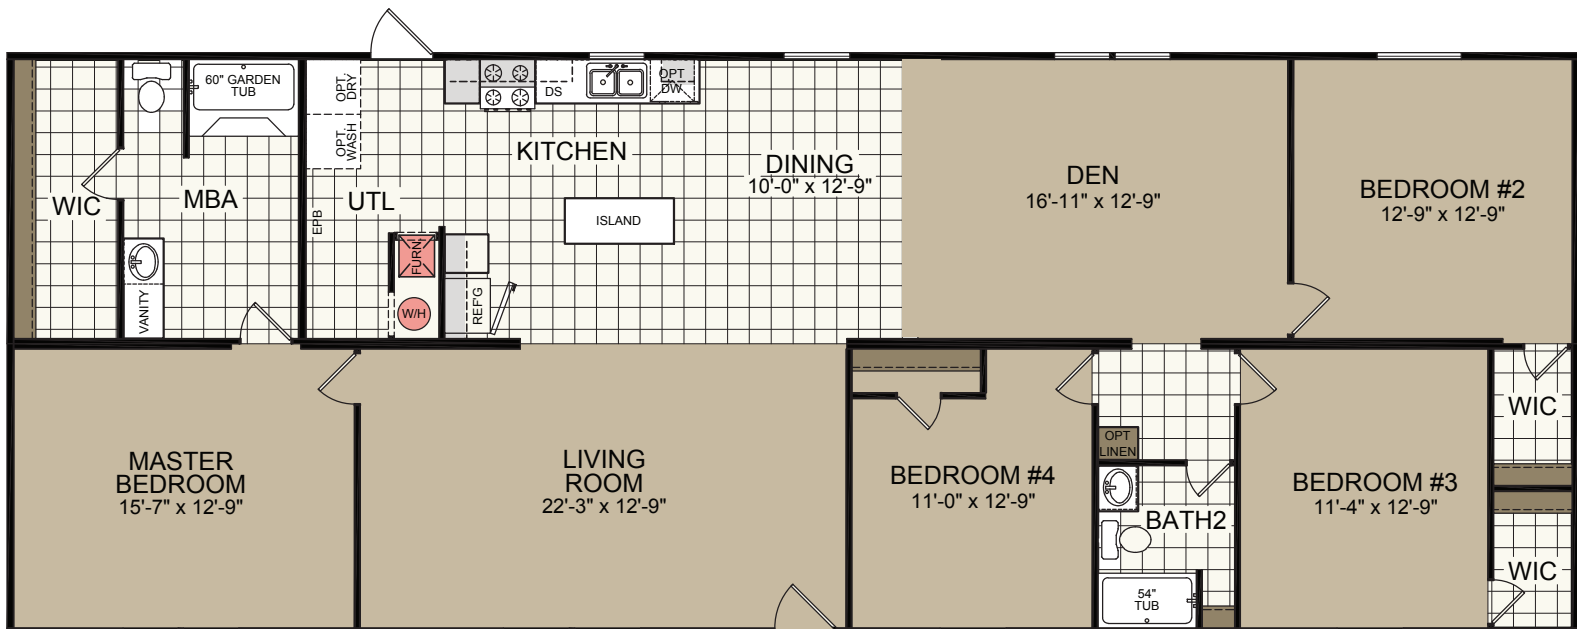

NEW MODEL!  
**RM2872A**  
**THE MARLIN**

**TITAN**  
 FACTORY DIRECT

**LIMITED  
 SUPPLY**

This large double wide home is perfect for big families who need a little more space to spread out. Its 4 bedrooms, 2 bathrooms and 1,920 sqft floor plan is laid out with walk-in closets, a second family room and standard brand-name appliances. Be at ease with your home's heavy duty, custom built frame and sturdy construction. Your new home comes complete with a 25-yr plumbing warranty and 25-yr shingle warranty!

STARTING AT  
**\$\*59,900**

4 BEDROOM, 2 BATHROOM  
 1,920 SQFT

\*Some Home Images Contain Additional Upgrades Not Included In Base Price. Advertisd pricing does not include delivery, set-up, A/C or option/upgrades. Special online pricing is subject to change at any time without notice. All special offers are only valid on your first visit and are not valid and cannot be combined with any other offers or specials. Price does not include closing costs (if any), Lender points, insurance, tax, or title fees. Some restrictions may apply, see your local store for details. RBI36609