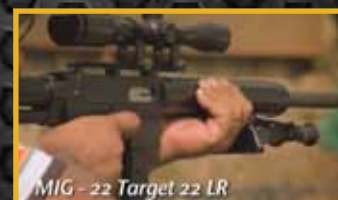

SCAN CODE TO SEE DETAILED SPECS, IMAGES AND VIDEO CONTENT OF THE REVOLVER SERIES.

PLASTIC IS FOR **TOYS**

MIG 22 TARGET

Model# 51186

MIG - 22 Target 22 LR

MIG - 22 Target 22 LR

MIG - 22 Target 22 LR

SCAN CODE TO SEE DETAILED SPECS, IMAGES AND VIDEO CONTENT OF THE MIG 22 RIFLES.