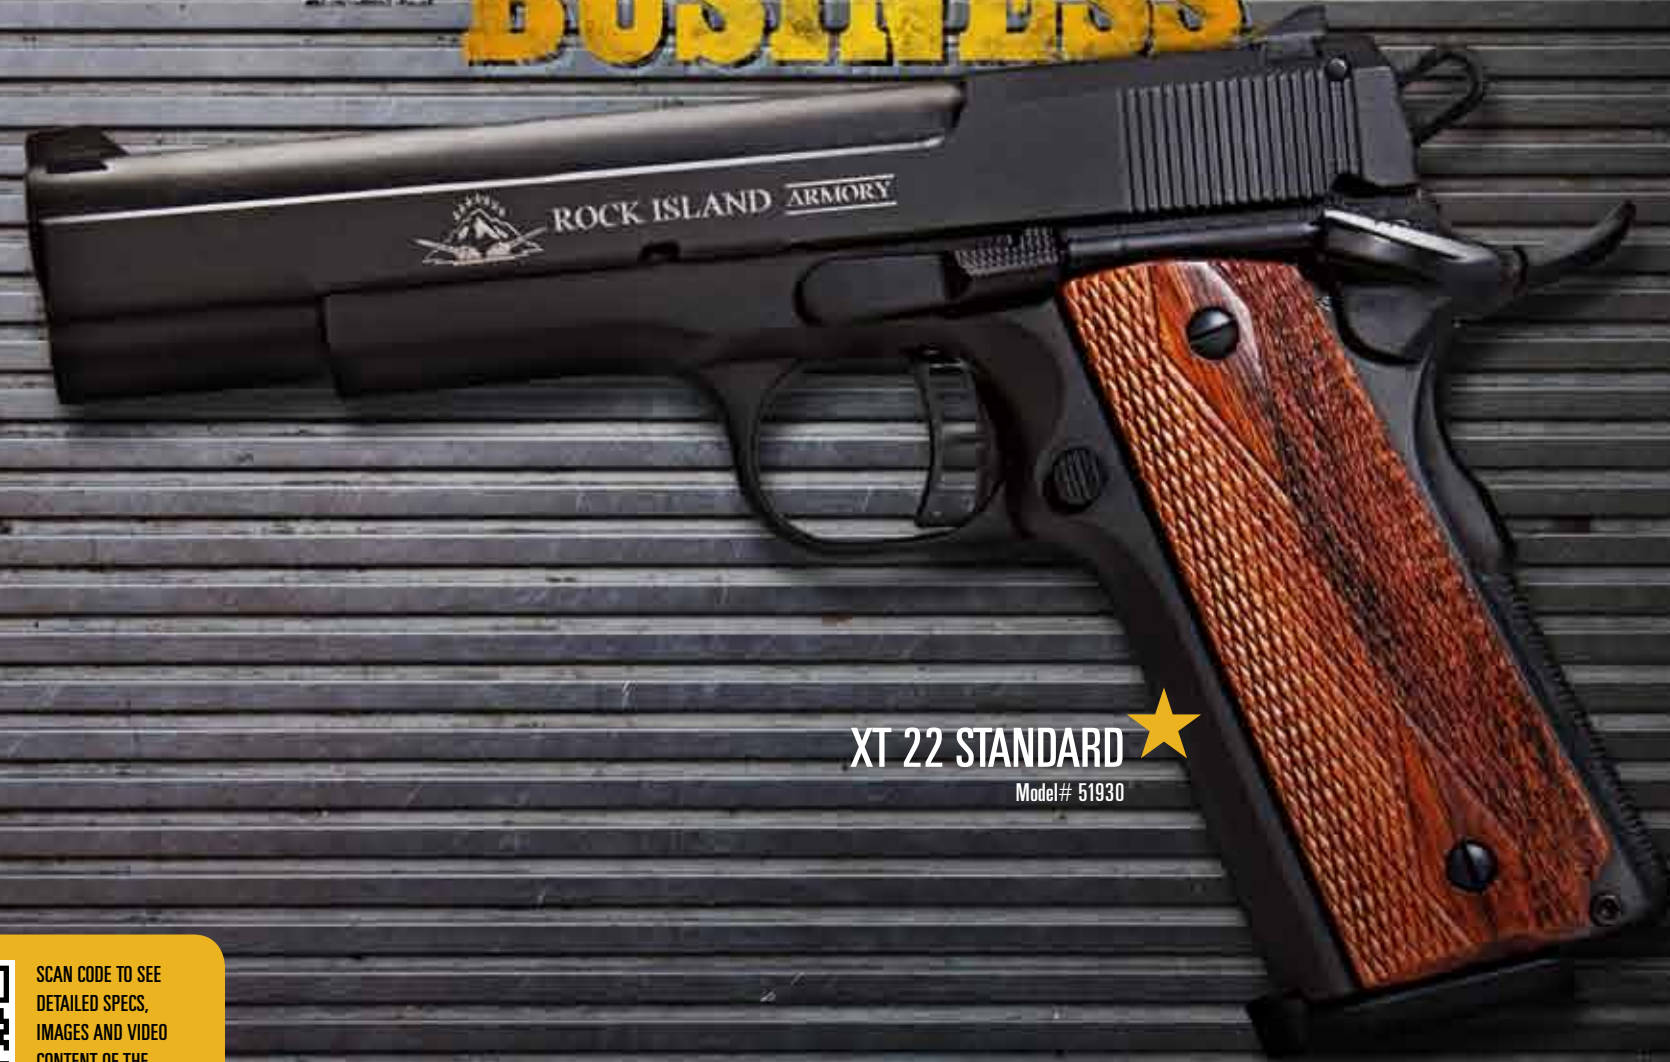

ALL STEEL.
ALL BUSINESS

XT 22 STANDARD ★
Model# 51930

SCAN CODE TO SEE
DETAILED SPECS,
IMAGES AND VIDEO
CONTENT OF THE
XT 22 SERIES.

XT 22 SERIES

TAKE YOUR PICK. The XT 22 Standard is a combat 1911 in the truest sense of the word. It comes complete with a **FIXED 5" BARREL** and a healthy dose of self-confidence. The XT 22/45 Combo gives you the **STRENGTH OF A .45** mixed in with the **COST SAVINGS OF A .22**. It has a modular barrel and delayed blowback design with an integral rail mount. **AS FOR ACCURACY? IT'S RIGHT ON TARGET.**