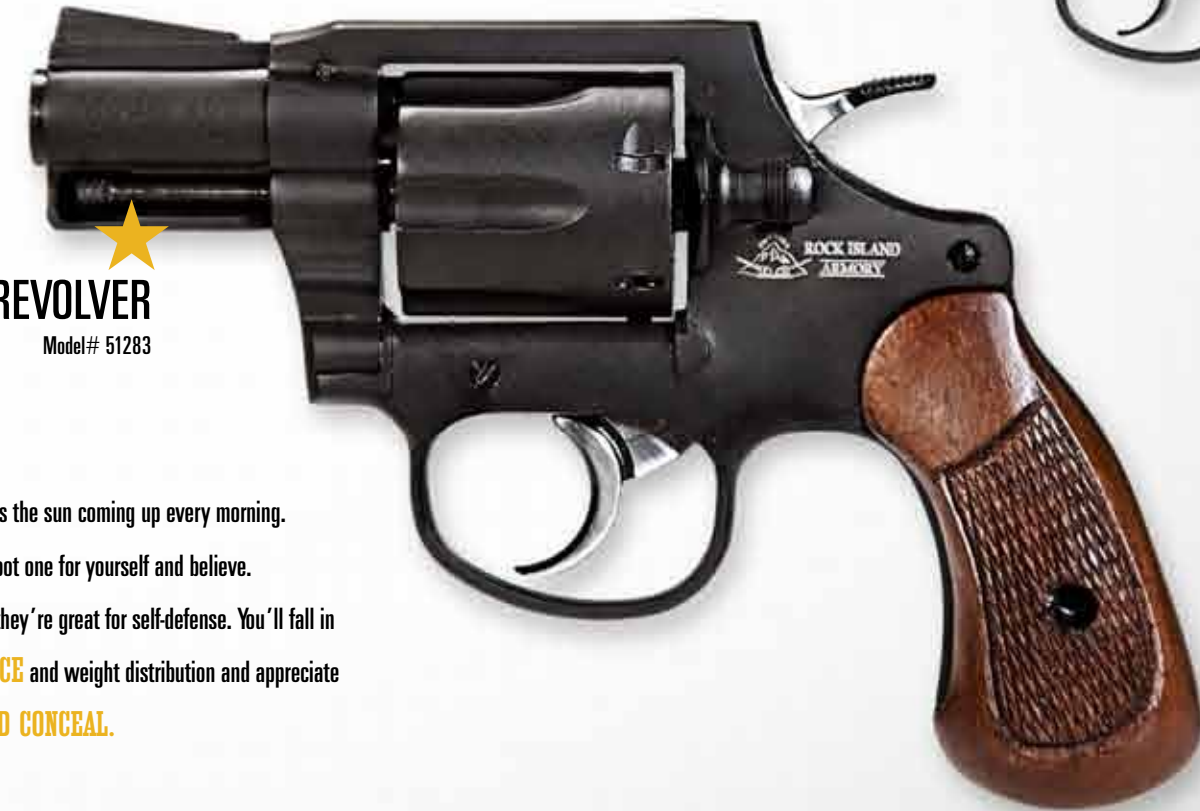

★
M206 REVOLVER
Model# 51283

These babies are as **RELIABLE** as the sun coming up every morning. Don't just take our word for it. Shoot one for yourself and believe. **SIMPLE AND CONSISTENT**, they're great for self-defense. You'll fall in love with the **AMAZING BALANCE** and weight distribution and appreciate how easy they are to **CARRY AND CONCEAL**.