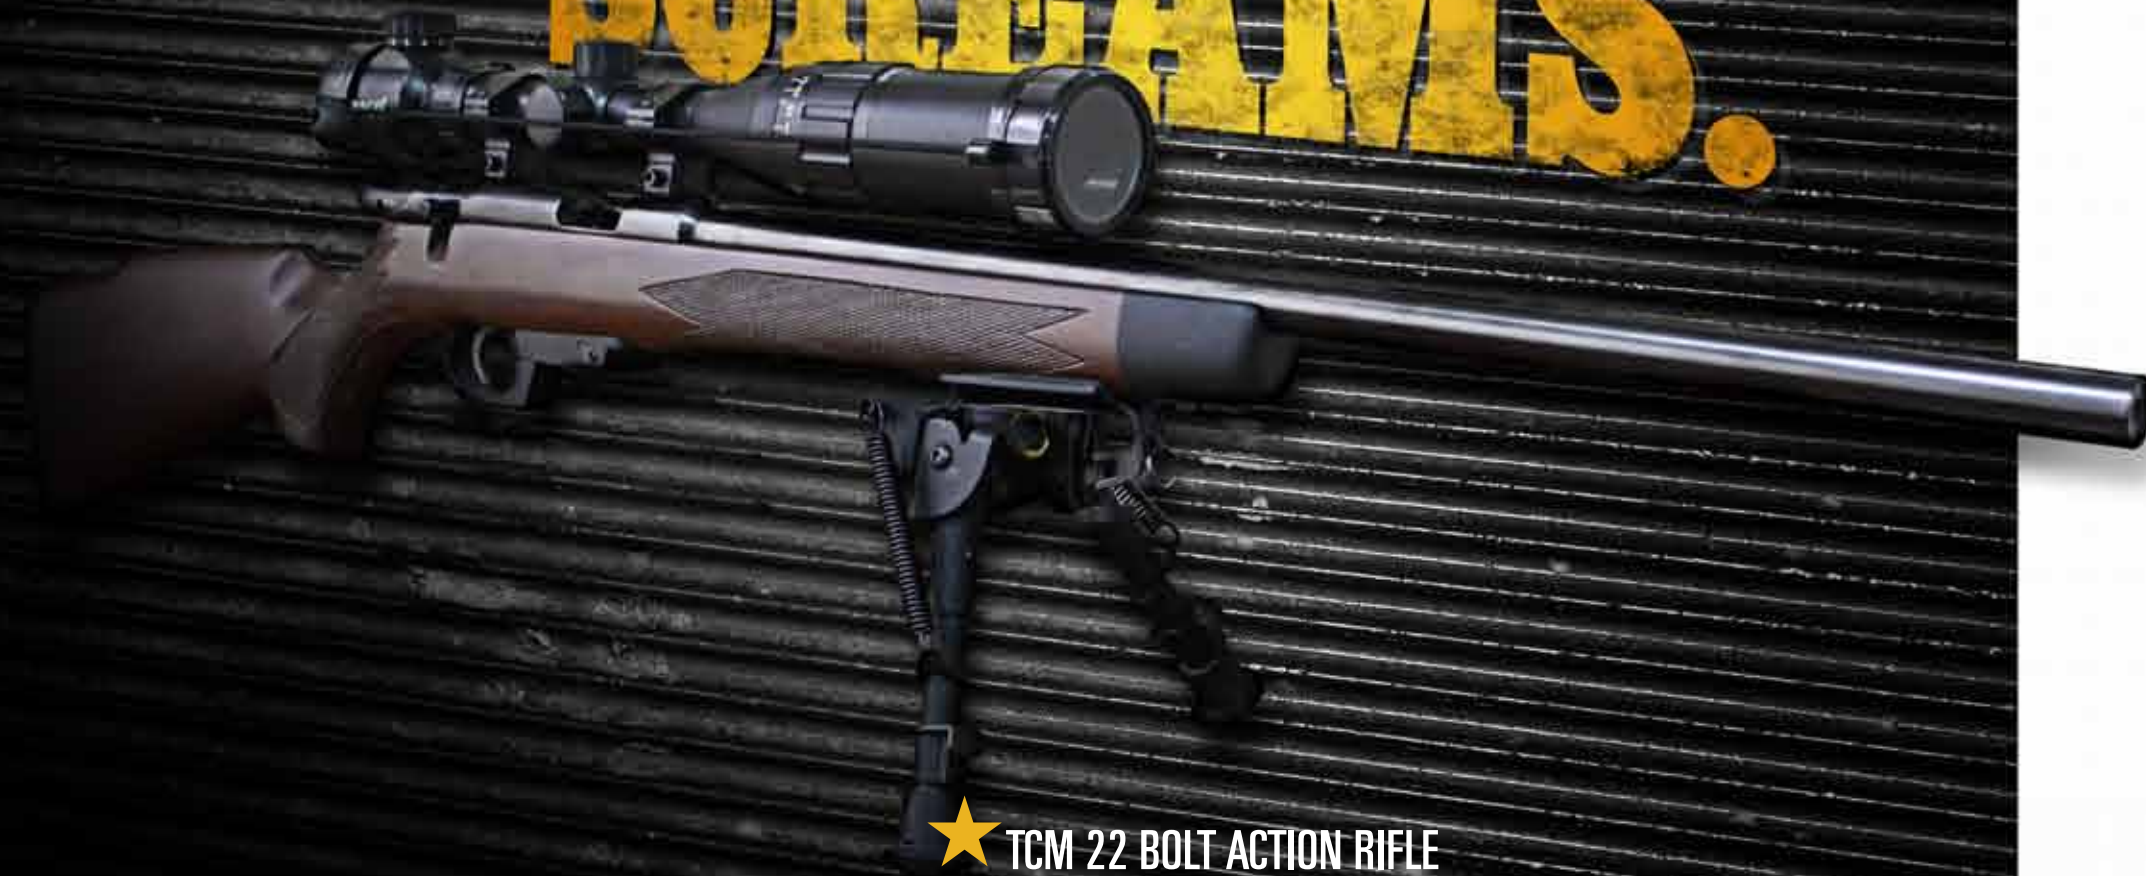

ITS BULLET DOESN'T WHISTLE,
IT SCREAMS.

★ TCM 22 BOLT ACTION RIFLE