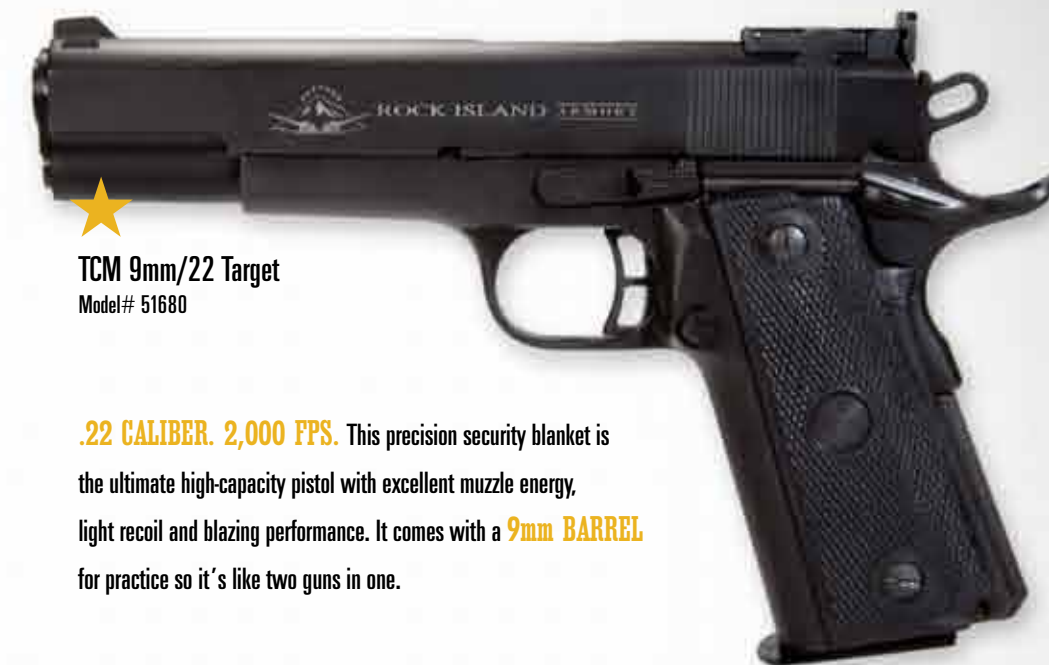

★
TCM 9mm/22 Target
Model# 51680

.22 CALIBER. 2,000 FPS. This precision security blanket is the ultimate high-capacity pistol with excellent muzzle energy, light recoil and blazing performance. It comes with a **9mm BARREL** for practice so it's like two guns in one.