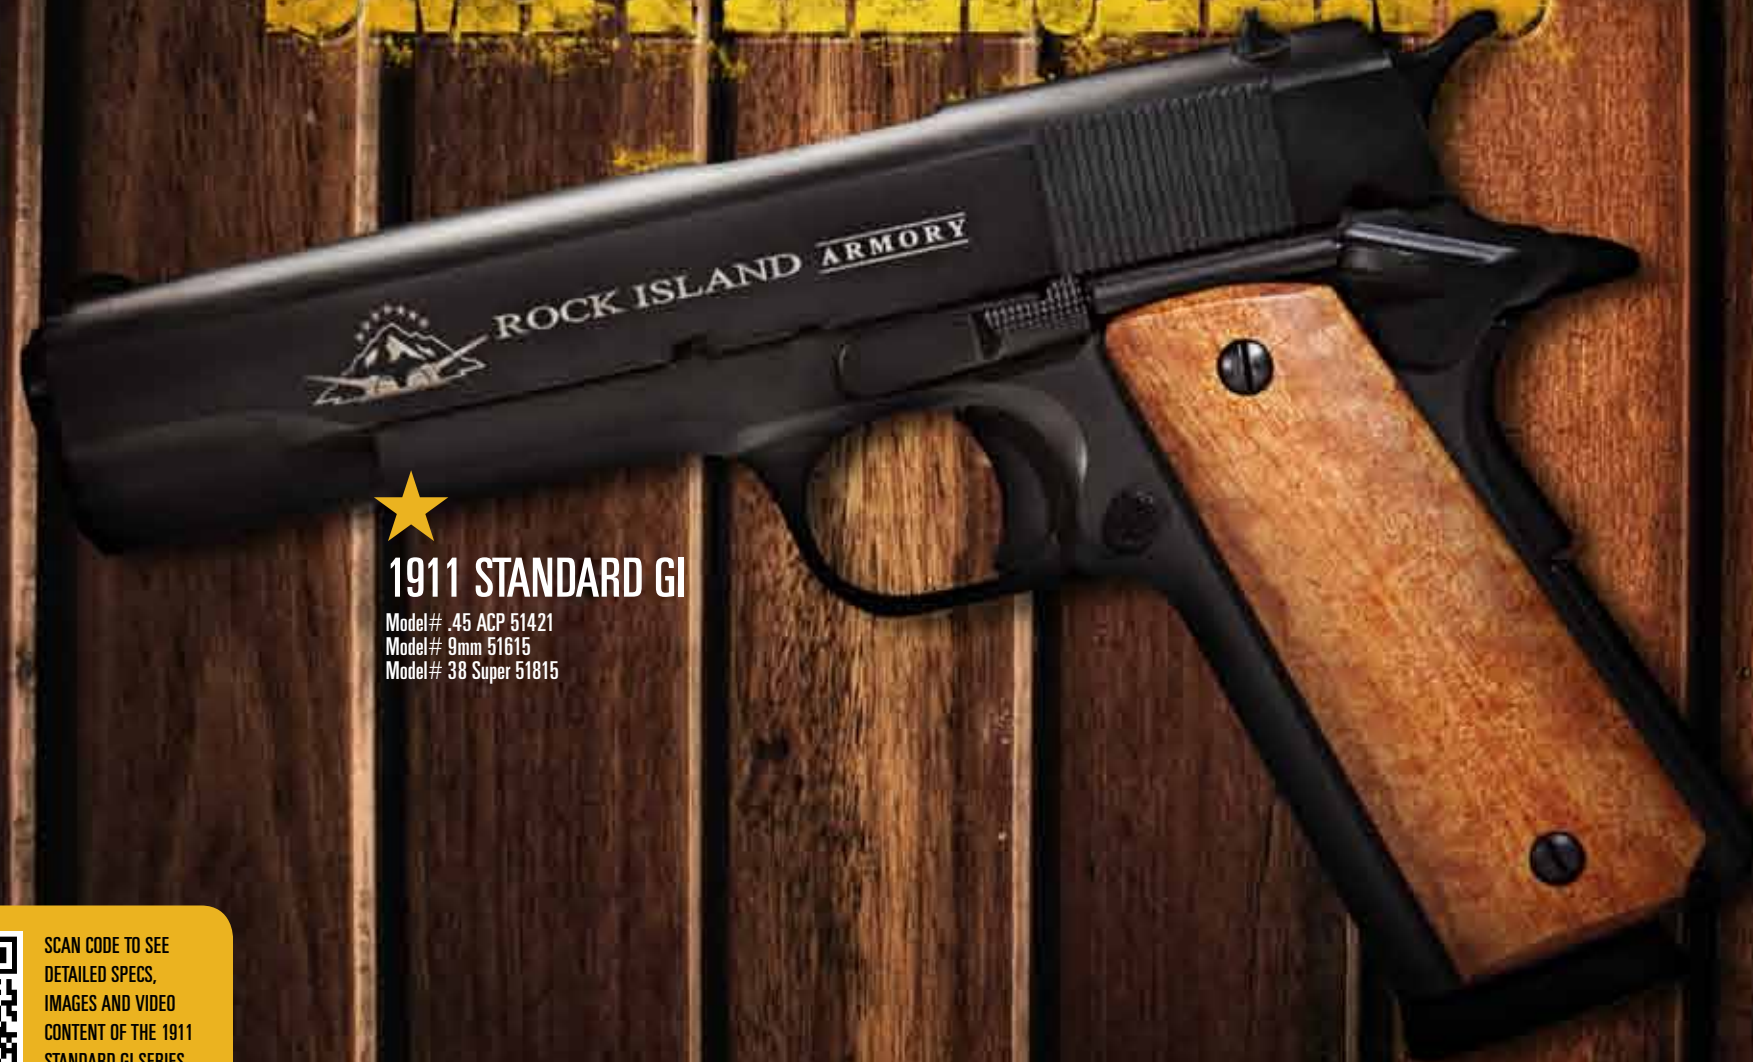

BLOWS EXPECTATIONS TO

SMITH & WESSON

★
1911 STANDARD GI

Model# .45 ACP 51421
Model# 9mm 51815
Model# .38 Super 51815

SCAN CODE TO SEE
DETAILED SPECS,
IMAGES AND VIDEO
CONTENT OF THE 1911
STANDARD GI SERIES.