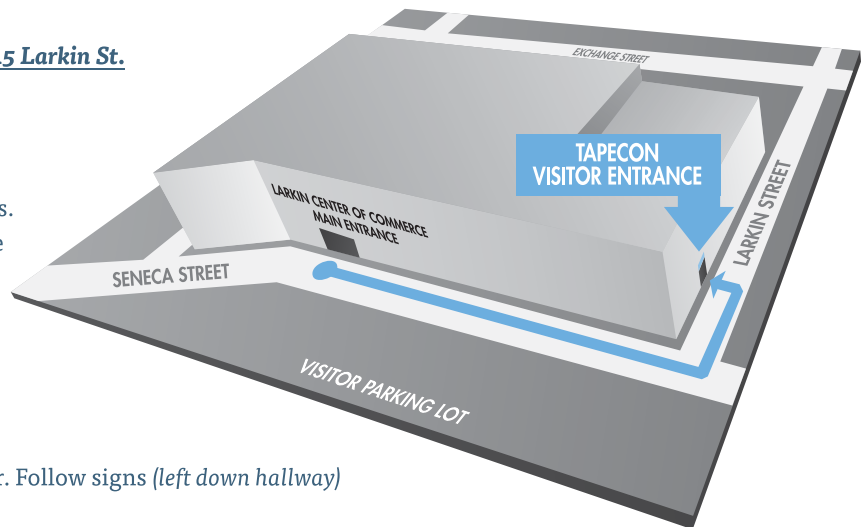

TAPECON PARKING/LOCATION INFORMATION

Visitor Entrance

Walk west on Seneca St. toward Larkin St. and enter at 315 Larkin St.
Tapecon is located on the 2nd floor.

Parking Lot

Visitor parking lot entrance is located on Seneca St.,
across from the Larkin Center of Commerce main lobby doors.
Let attendant know you are visiting Tapecon. You will receive
a ticket that will be validated upon arrival to Tapecon.

Street Parking

Where available/marked on Larkin St., Seneca St.,
and VanRensselaer St.

Elevator Access

Enter at 701 Seneca St. and take lobby elevator up to 2nd floor. Follow signs (left down hallway)
and contact reception @ (716) 854-1322 for facility entrance.

HOTELS

Hotel @ The Lafayette *(Recommended Hotel of Tapecon)*

391 Washington Street, Buffalo, NY, 14203 | (716) 853-1505 | buffalobrewerydistrict.com/lafayette

Mention "Tapecon Corporate Rate" for \$139 Standard Room / \$169 Junior Suite / \$189 One-Bedroom Suite / \$199 Two-Bedroom Suite.

Hyatt Regency Buffalo - Two Fountain Plaza, Buffalo, NY, 14202 | (716) 856-1234 | buffalo.hyatt.com

Call and mention code word "Tapecon" or Login to the website and enter code #63149 and get the \$129/night rate. This includes free wifi.