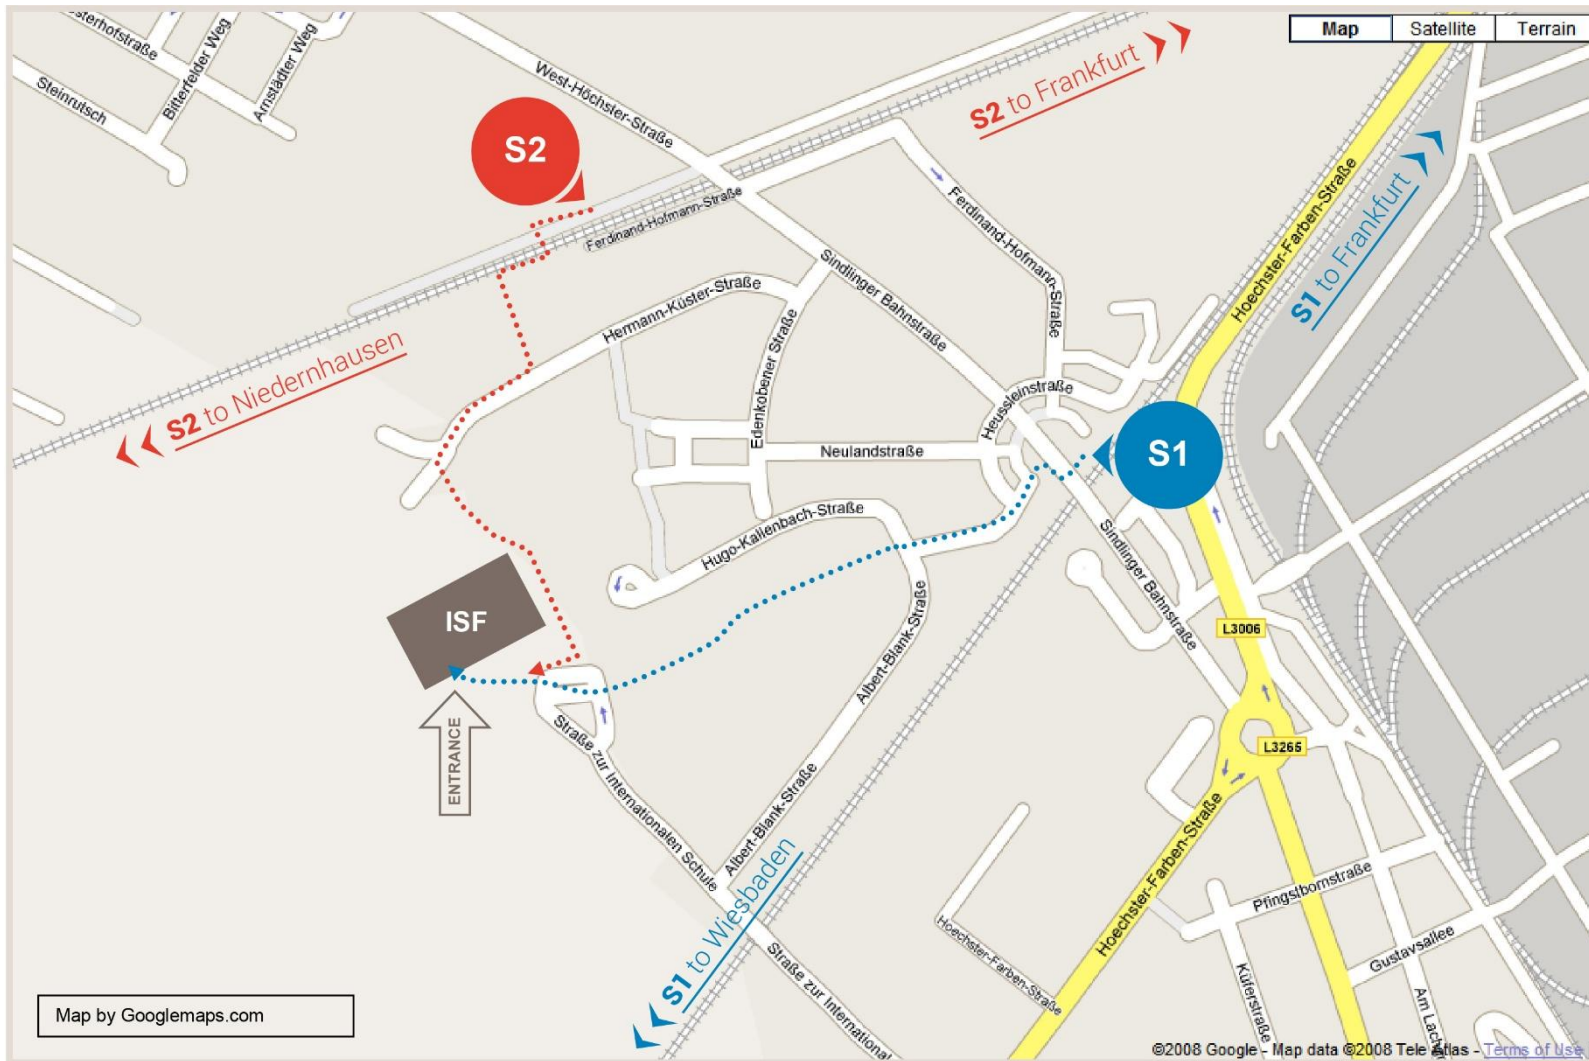

Directions to ISF

From Frankfurt am Main Hauptbahnhof

S1 **SINDLINGEN**
S1 Station

S2 **ZEILSHEIM**
S2 Station

Directions to ISF

From Frankfurt am Main Hauptbahnhof

S1 Train from Frankfurt (every 15 min.) ~ 15 minutes ride, then 10 minutes walking

- Take the S1 train (direction “Wiesbaden”) to Sindlingen
- Walk to front of platform (direction train was moving) and cross bridge over the roadway
- Follow the path to the right and turn sharp left at the corner of the Schlecker drugstore to follow along the front of the store through the plaza (about 20 m)
- Continue straight ahead as your way joins a street
- Continue straight along the street (past the Trinkhalle on your left) to end of Hugo-Kallenbach-Str.
- Continue straight on the footpath marked “Fluggi-Land/Kinder-Arche” to its end at the ISF car park (300 m)
- Continue as straight as possible, just veering to the right around the white house (our Marketing Dept), to the security guardhouse
- Come to check in at Reception, just to your left once you enter the building

S2 Train from Frankfurt (every 15 min.) ~ 15 minutes ride, then 10 minutes walking

- Take the S2 train (direction “Niedernhausen”) to Zeilsheim
- Walk to front of platform (direction train was moving), go down the stairs, and cross under the tracks on the footpath
- Follow the path to the right and then turn left on the grey brick footpath between apartment buildings
- The path ends at Hermann-Kuster Str. Turn right and follow the road
- When there is a fenced car park (“Privatparkplatz”) on the left side, turn left onto the dirt footpath just past the fence
- Follow the dirt path straight until it forces you to turn left at a small dirt car park, then right again. ISF is now on your right side, the big white building (but you need to get to the front)
- Continue to the paved car park at the front of the building and turn right to enter by the security guardhouse
- Come to check in at Reception, just to your left once you enter the building