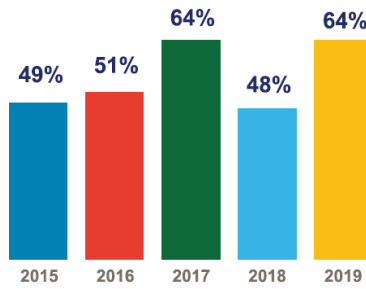

OUR EXAMINATION RESULTS

Top Score A* - A

Passing Grades (3-5)

Top Score of 5

IB Full Diploma

IB Average Score

SAT I

SAT I mean scores for exams taken in 2015-2019 include students for whom English is not a first language.