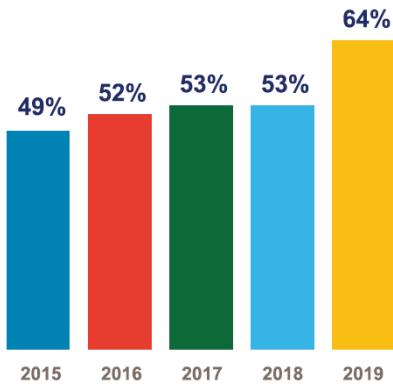

OUR EXAMINATION RESULTS

Top Score A* - A