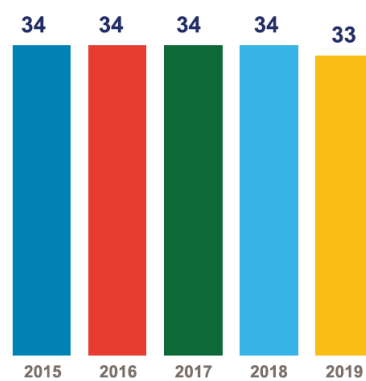

OUR EXAMINATION RESULTS

Top Score A* - A

Passing Grades (3-5)

Top Score of 5

IB Full Diploma

IB Average Score

SAT I

SAT I mean scores for exams taken in 2015-2019 include students for whom English is not a first language.