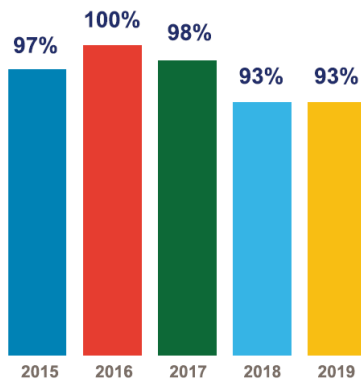

OUR EXAMINATION RESULTS

Top Score A* - A

Passing Grades (3-5)

Top Score of 5

IB Full Diploma

IB Average Score

SAT I

SAT I mean scores for exams taken in 2015-2019 include students for whom English is not a first language.