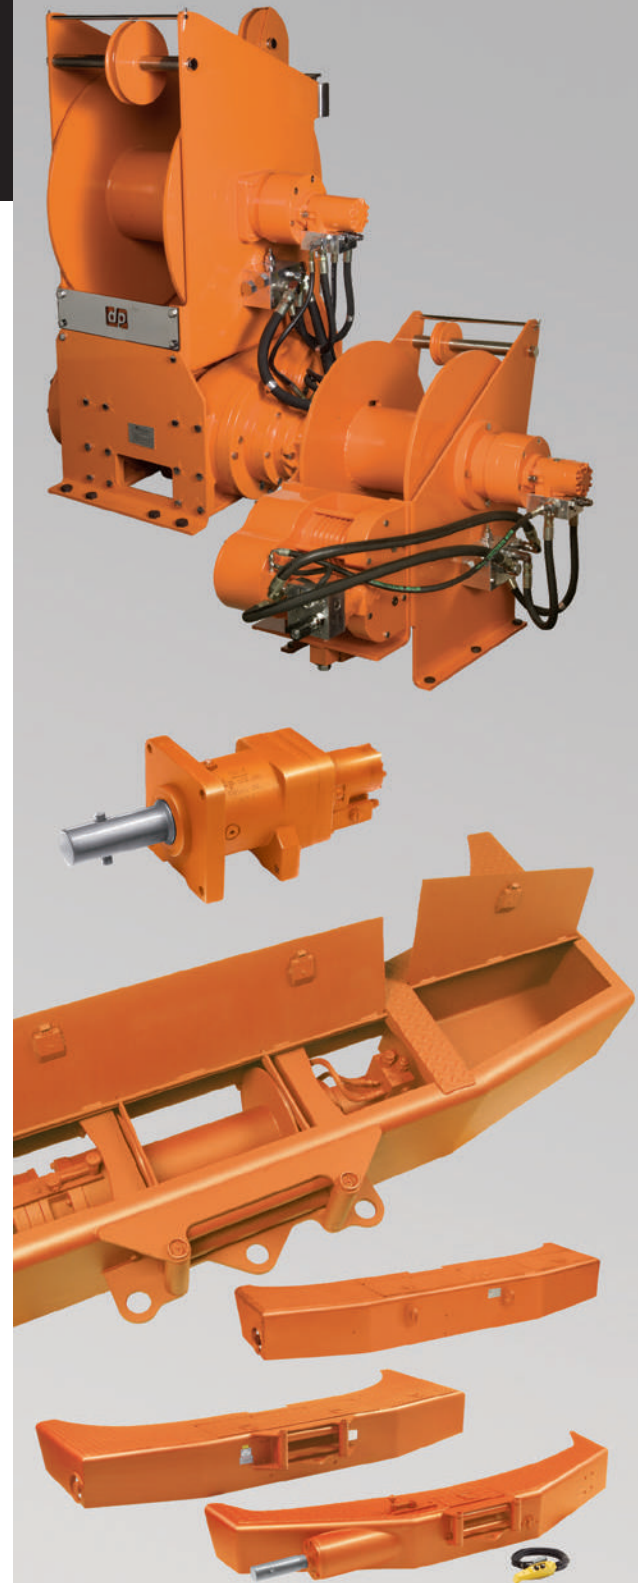

Safer Operation by Design

DP Winch® manufactures a complete line of planetary winches, capstans and bumper packages that get the work done on utility trucks, towing and recovery vehicles, trailers, and other equipment.

Constant-Pull Traction Winches

Outstanding performance, more consistent operation, increased rope life

- Ideal for pulling long runs of underground conductors, delicate fiber-optic cables and hard-to-access overhead lines
- Pulling capacities up to 25,000 lbs.
- Constant rope speed and pull

Bumper Winches

Advanced design to help Utility fleets work safer and smarter

- All-welded construction for longer equipment life
- Pulling capacities up to 30,000 lbs.

Capstans

Advanced engineering for reliable operation and extra long life

- Output torques up to 24,000 in.-lbs.

As a leader in product innovation, TWG is committed to the ongoing improvement of its equipment. TWG reserves the right to make changes to our products without notice.