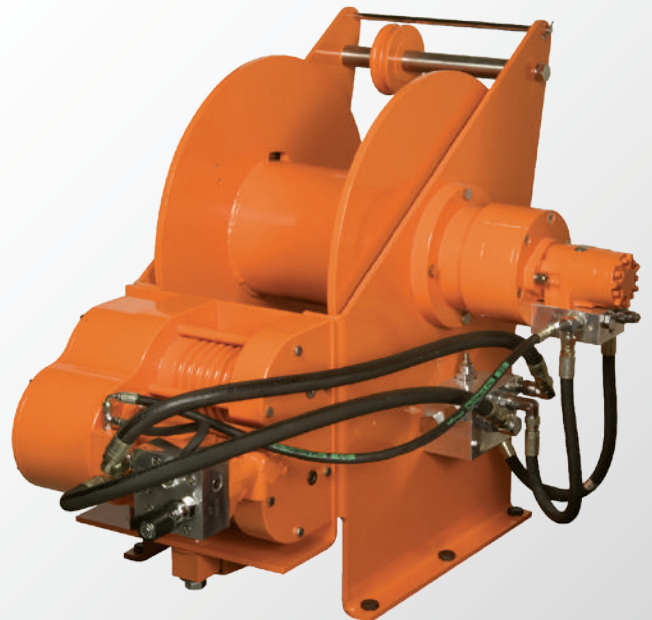

DP Winch® manufactures a complete line of planetary winches, capstans and bumper packages that get the work done on utility trucks, towing and recovery vehicles, trailers, and other equipment.

The DP Winch traction winch series of products is specifically designed for the Utility Industry. There are reasons more and more Utility fleet managers specify traction winches, bumper winches, capstans and accessories over other brands, but we'll start with the first—*safer operation by design*.

Only Dp traction winches are designed with safety features typically offered as options on competitive products. This means added protection against operator accidents, injuries, and equipment failure. At DP Winch, we know that overloading and downtime impact your bottom line. That's why every Dp traction winch is engineered from the very start to help you and your crew work safer—and smarter.

At DP Winch, safety isn't an afterthought—*it's a mindset*.