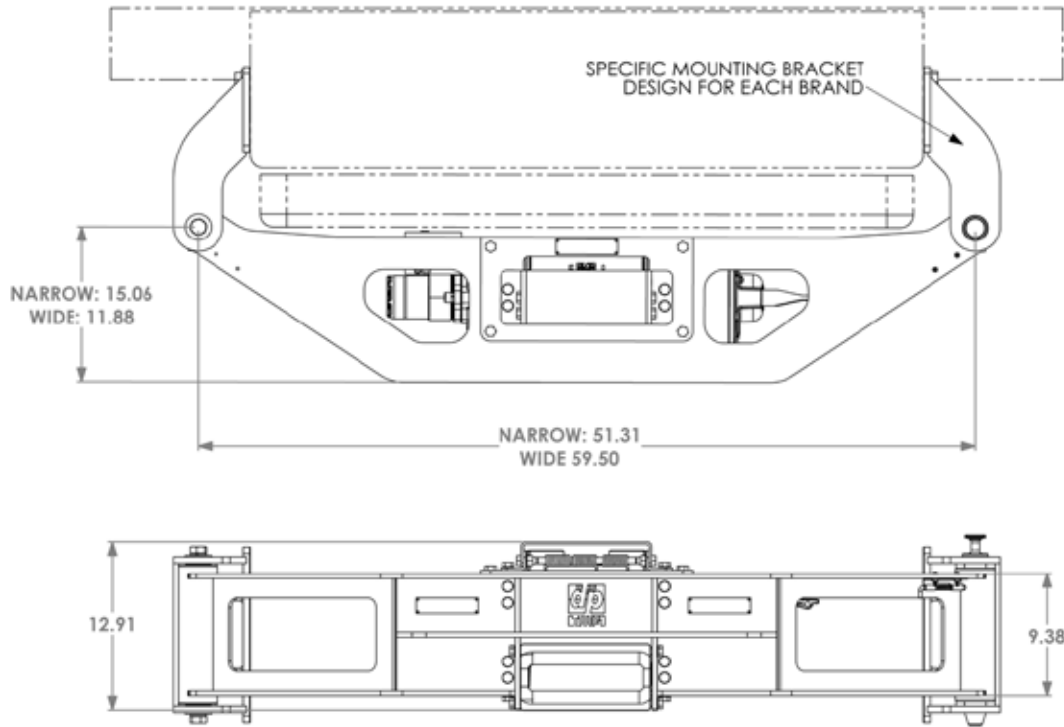

# OX BUMPER WINCH KIT

Designed For Skid Steers

Skid steer operators often need retrieval capability or the ability for self-recovery to make their jobs easier. These abilities, along with added protection for the engine compartment, are available with the new OX bumper winch kit. The OX bumper winch has a large 20,000 lbs. capacity for effective self-recovery and object retrieval, a modular and open design that allows full access to the engine without compromising protection and can be easily installed on a variety of skid steer brands and models. And because they are made by dp Winch, a market leader for nearly 50 years, you can rest assured that these winches are rugged and dependable.

## FEATURES

- 20,000 lbs (88.9 kN) hydraulically driven planetary winch includes:
  - 74 feet (22.6 m) of 9/16 in (14 mm) wire rope
  - Spring applied cable packer
  - Manual drum kickout for easy free spooling
  - Hawse fairlead plate to reduce rope damage
  - Hoses and hardware for plug-n-play installation
  - Complete assembly under 600 lbs
- Robust frame protects the engine compartment while still permitting easy access
- Open frame design is easy to clean and remove debris with heavy duty hinge
- Industrial grade paint standard
- Custom branding available
- Simple slide latch with pull off anchor pin provides easy swing away feature

LAYER	DRUM CAPACITY (ft) 9/16" Dia Rope	LINE PULL (k lbs)	LINE SPEED (fpm)	DRUM CAPACITY (m) 14mm Dia Rope	LINE PULL (kN)	LINE SPEED (mpm)
1	20	20	23	6	88.9	7
2	45	16.6	28	13.7	73.8	8.5
3*	74	14.2	32	22.6	63.2	9.8

Ratings are based on 15 gpm and 2750 PSI (57 lpm 190 bar) | Drum capacities are in accordance with SAE J706.

\*Layer does not meet SAE J706.

[www.dovertwg.com](http://www.dovertwg.com)

TWG Headquarters, 11135 S James Ave  
Jenks, OK 74037 USA