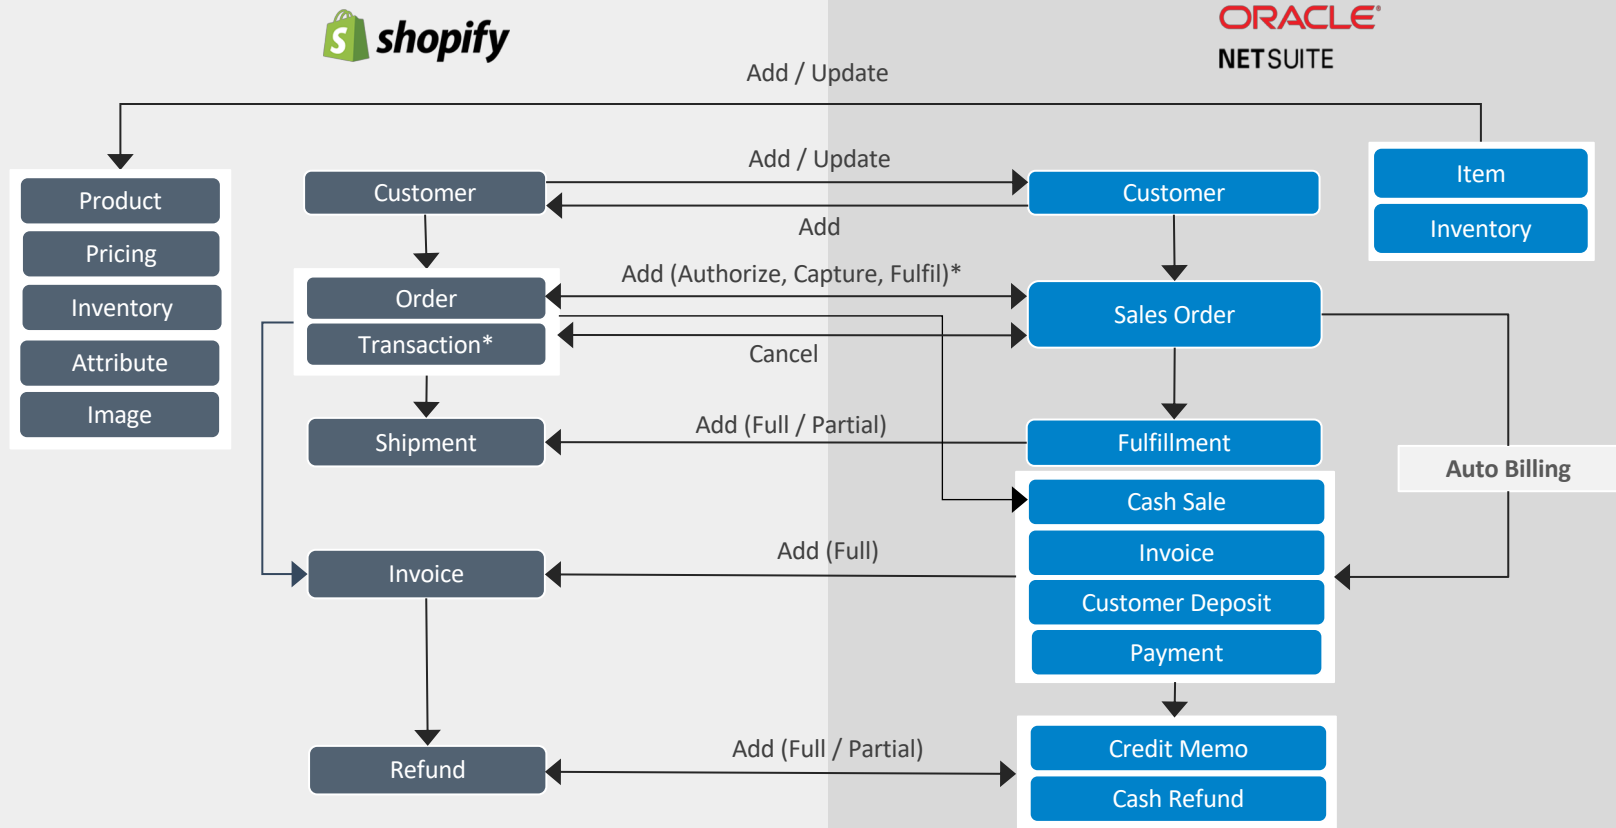

# Key Integration Flows

*\*Due to Shopify API limitations, only Shopify Orders can be added bi-directionally. Shopify Transactions can only be added to NetSuite.*