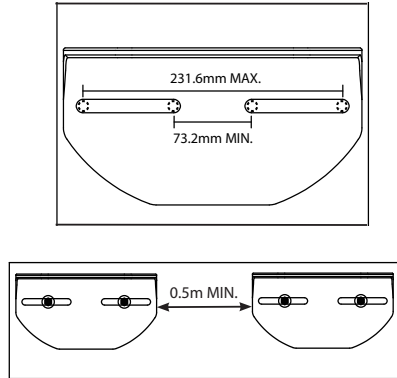

TRU-MOUNT TRUBLUE MOUNT

INSTALLATION MANUAL

2

THE TRU-MOUNT IS FOR WALL FIXATION ONLY. THE FIXATION POINTS MUST BE RATED TO A MINIMUM OF 10KN OR COMPLY WITH OTHER LOCAL AND INTERNATIONAL STANDARDS. (i.e. EN12572-1:2017)

3

Mounting Hardware:
M10: Class 12.9 Bolt, Class 10.9 Washer
M12: Class 8.8 Bolt, Class 10.9 Washer
3/8": Grade 8 Bolt and Washer
1/2": Grade 8 Bolt and Washer

ADDRESS
Head Rush Technologies
1835 38th Street, Suite C
Boulder, CO 80301 USA