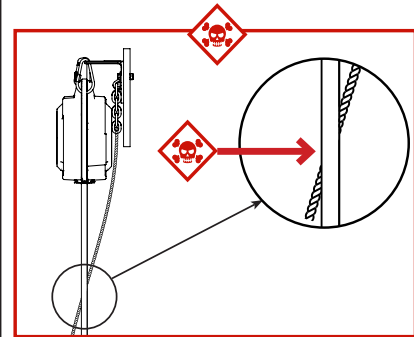

TRU-MOUNT TRUBLUE MOUNT

INSTALLATION MANUAL

2

THE TRU-MOUNT IS FOR WALL FIXATION ONLY. THE FIXATION POINTS MUST BE RATED TO A MINIMUM OF 10KN OR COMPLY WITH OTHER LOCAL AND INTERNATIONAL STANDARDS. (i.e. EN12572-1:2017)

3

Mounting Hardware:
M10: Class 12.9 Bolt, Class 10.9 Washer
M12: Class 8.8 Bolt, Class 10.9 Washer
3/8": Grade 8 Bolt and Washer
1/2": Grade 8 Bolt and Washer

ADDRESS
Head Rush Technologies
1835 38th Street, Suite C
Boulder, CO 80301 USA