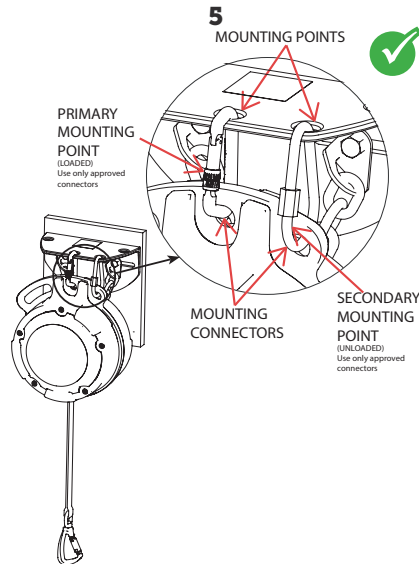

TRU-MOUNT TRUBLUE MOUNT

INSTALLATION MANUAL

2

THE TRU-MOUNT IS FOR WALL FIXATION ONLY. THE FIXATION POINTS MUST BE RATED TO A MINIMUM OF 10KN OR COMPLY WITH OTHER LOCAL AND INTERNATIONAL STANDARDS. (i.e. EN12572-1:2017)

3

Mounting Hardware:
M10: Class 12.9 Bolt, Class 10.9 Washer
M12: Class 8.8 Bolt, Class 10.9 Washer
3/8": Grade 8 Bolt and Washer
1/2": Grade 8 Bolt and Washer

ADDRESS
Head Rush Technologies
1835 38th Street, Suite C
Boulder, CO 80301 USA