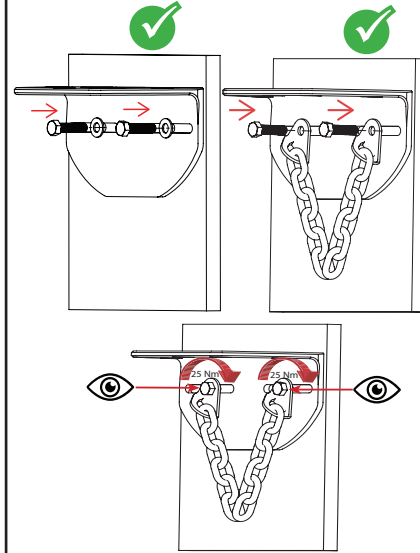

TRU-MOUNT TRUBLUE MOUNT

INSTALLATION MANUAL

2

THE TRU-MOUNT IS FOR WALL FIXATION ONLY. THE FIXATION POINTS MUST BE RATED TO A MINIMUM OF 10KN OR COMPLY WITH OTHER LOCAL AND INTERNATIONAL STANDARDS. (i.e. EN12572-1:2017)

3

Mounting Hardware:
M10: Class 12.9 Bolt, Class 10.9 Washer
M12: Class 8.8 Bolt, Class 10.9 Washer
3/8": Grade 8 Bolt and Washer
1/2": Grade 8 Bolt and Washer

ADDRESS
Head Rush Technologies
1835 38th Street, Suite C
Boulder, CO 80301 USA