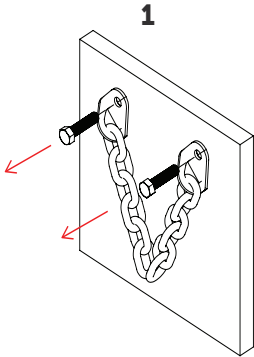

TRU-MOUNT TRUBLUE MOUNT

INSTALLATION MANUAL

2

THE TRU-MOUNT IS FOR WALL FIXATION ONLY. THE FIXATION POINTS MUST BE RATED TO A MINIMUM OF 10KN OR COMPLY WITH OTHER LOCAL AND INTERNATIONAL STANDARDS. (i.e. EN12572-1:2017)

3

Mounting Hardware:
M10: Class 12.9 Bolt, Class 10.9 Washer
M12: Class 8.8 Bolt, Class 10.9 Washer
3/8": Grade 8 Bolt and Washer
1/2": Grade 8 Bolt and Washer

ADDRESS
Head Rush Technologies
1835 38th Street, Suite C
Boulder, CO 80301 USA