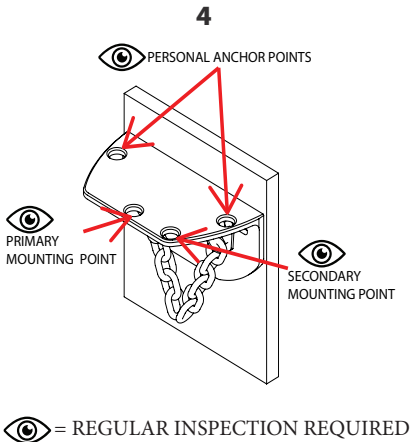

TRU-MOUNT TRUBLUE MOUNT

INSTALLATION MANUAL

2

THE TRU-MOUNT IS FOR WALL FIXATION ONLY. THE FIXATION POINTS MUST BE RATED TO A MINIMUM OF 10KN OR COMPLY WITH OTHER LOCAL AND INTERNATIONAL STANDARDS. (i.e. EN12572-1:2017)

3

Mounting Hardware:
M10: Class 12.9 Bolt, Class 10.9 Washer
M12: Class 8.8 Bolt, Class 10.9 Washer
3/8": Grade 8 Bolt and Washer
1/2": Grade 8 Bolt and Washer

ADDRESS
Head Rush Technologies
1835 38th Street, Suite C
Boulder, CO 80301 USA