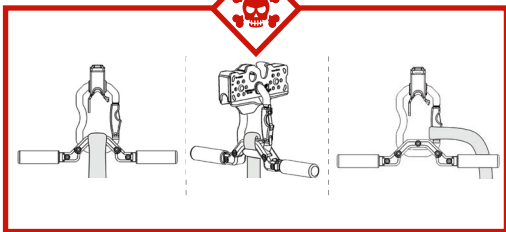

# LIGHTSPEED EZ CLIP TROLLEY HANDLEBAR ACCESSORY

INSTALLATION MANUAL 

2

3

4

5

visit [headrushtech.com](http://headrushtech.com)

latest version