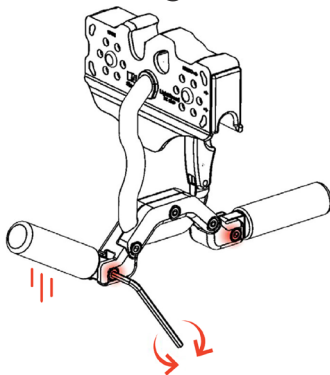

# LIGHTSPEED EZ CLIP TROLLEY HANDLEBAR ACCESSORY

INSTALLATION MANUAL 

2

3

4

5

visit [headrushtech.com](http://headrushtech.com)

latest version