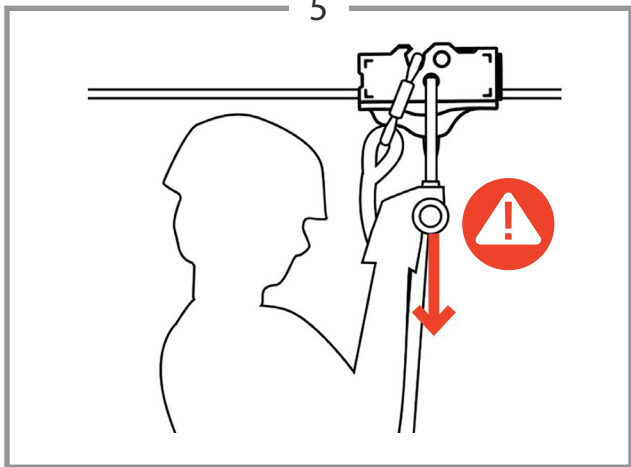

# LIGHTSPEED EZ CLIP TROLLEY HANDLEBAR ACCESSORY

INSTALLATION MANUAL 

2

3

4

5

visit [headrushtech.com](http://headrushtech.com)

latest version