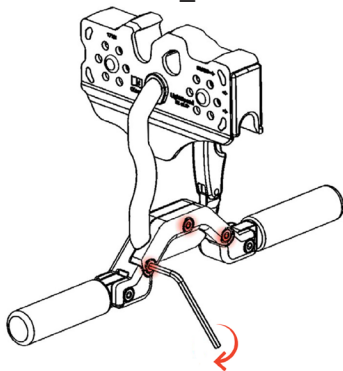

# LIGHTSPEED EZ CLIP TROLLEY HANDLEBAR ACCESSORY

INSTALLATION MANUAL 

2

3

4

5

visit [headrushtech.com](http://headrushtech.com)

latest version