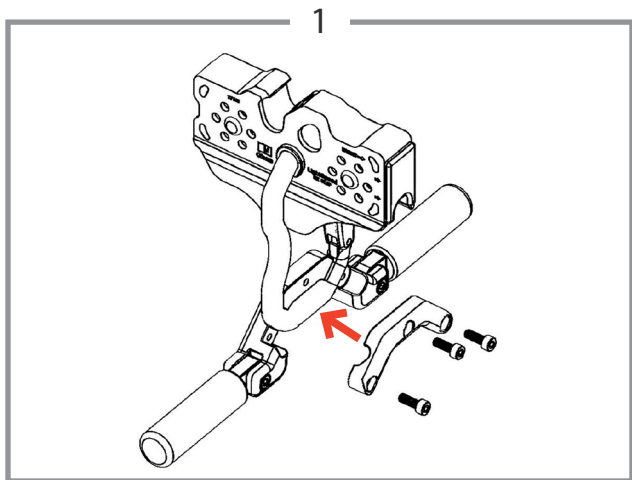

# LIGHTSPEED EZ CLIP TROLLEY HANDLEBAR ACCESSORY

INSTALLATION MANUAL 

2

3

4

5

visit [headrushtech.com](http://headrushtech.com)

latest version