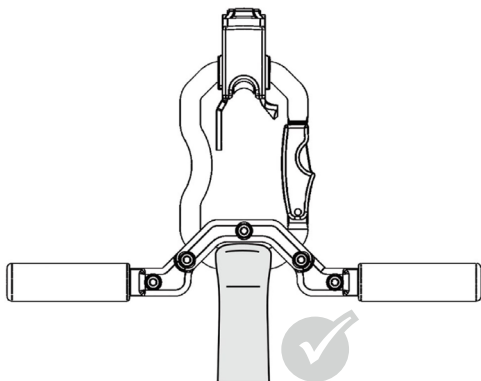

# LIGHTSPEED EZ CLIP TROLLEY HANDLEBAR ACCESSORY

INSTALLATION MANUAL 

2

3

4

5

visit [headrushtech.com](http://headrushtech.com)

latest version