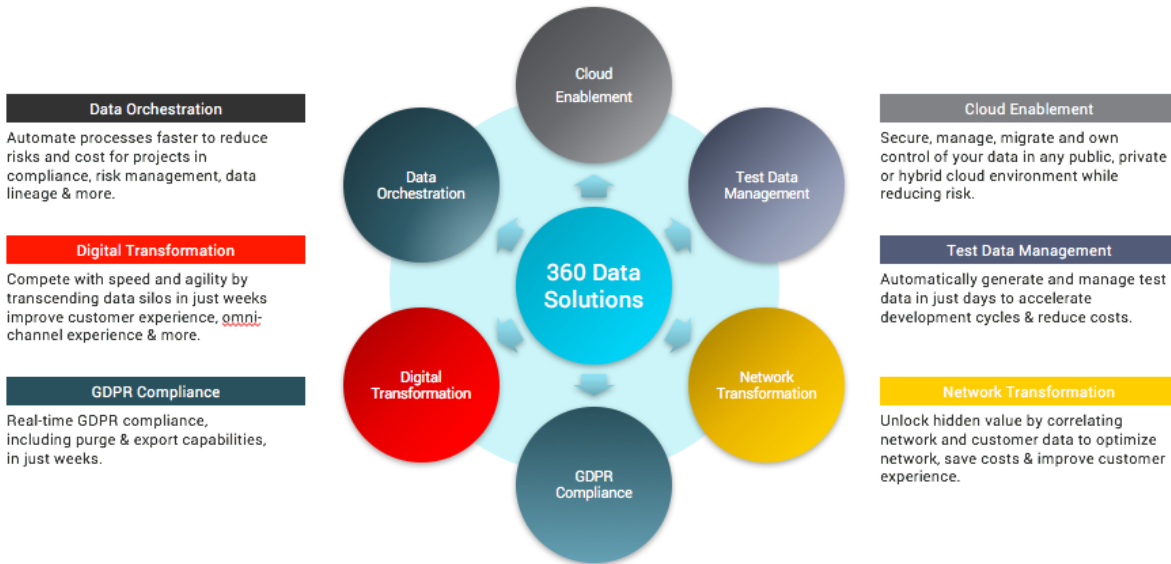

Performance

No stress to current systems. No downtime or performance worries. Cassandra Distributed Data Management for high availability and scalability.

Security

Our patent-pending approach to organizing data in individually-encrypted micro-databases virtually eliminates the risk of mass data breach.

Savings

One platform, deployed on commodity hardware, with budget-friendly license models. 20% of traditional footprint. 5x throughput.

Power new solutions in just weeks

With your permission, we'd like to blow your mind