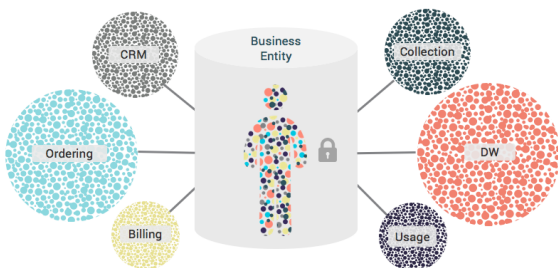

K2View Fabric: The key to unlocking the value of network data

With speed, simplicity, and no impact to operations, Fabric provides a holistic, real-time view of network data making customer experience and operational efficiency improvements easily identifiable. Transforming network and customer data into business insight is suddenly fast and easy. The days of investing huge amounts of time and money to gain access to network and legacy system data are history. Gone are the challenges of integration work, timing issues, data platforms and layers of systems. Fabric delivers a simple, fast, non-invasive way to expose real-time network data.

Unconstrained by data sources

Individual elements such as a customer, product, location, or inventory can be extracted without losing context and can be kept up-to-date with zero impact to source systems. Data is quickly retrieved and becomes easily accessible by any device, application, or service.

Lightning-fast deployment in days

After the initial set-up, all logic, sources, and scope can be changed on the fly, with no downtime or cleanup. Currently successfully supporting a list of Fortune 50 companies, Fabric enables insight into their more than 100 million customers allowing nearly 200,000 queries per second..

Power smart, perceptive and caring customer interactions

Know your customers. Really know them. And anticipate their needs smartly. Fabric creates value in the moment by delivering consistent mobile and omni-channel experiences. Let Fabric be the key to unlocking your network and customer data.