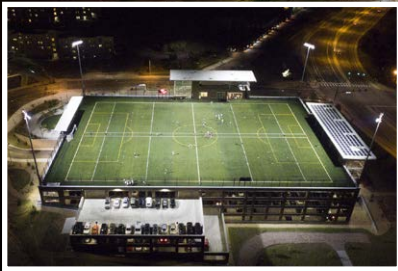

ProPlay®

by Schmitz Foam Products

University of Colorado – USA (CO)

Location: 1420 Austin Bluffs Pkwy, Colorado Springs, CO 80918, United States

Schmitz Foam Products B.V.
Roermond – The Netherlands
T. +31 475 370 270
sales@schmitzfoam.com
www.schmitzfoam.com