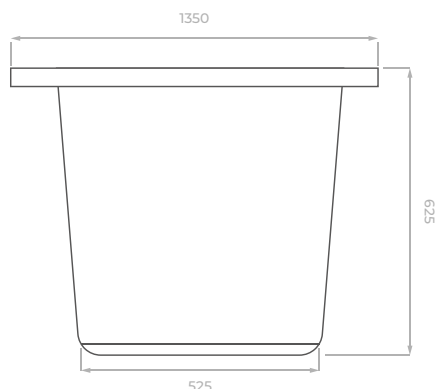

TECHNICAL DATASHEET

Omnitub Solo Ultra (Overflow B)

1500 x 800 mm

Dimensions are shown in millimetres.

KEY INFORMATION

Installed length	1500 mm
Installed width	800 mm
Dry weight	28.50 kg
Number of feet	6
Water capacity	402 litres
Warranty	30 years
Minimum door width	630 mm
Interior and topside finish	Resin GRP Polished
Exterior finish	Fibreglass