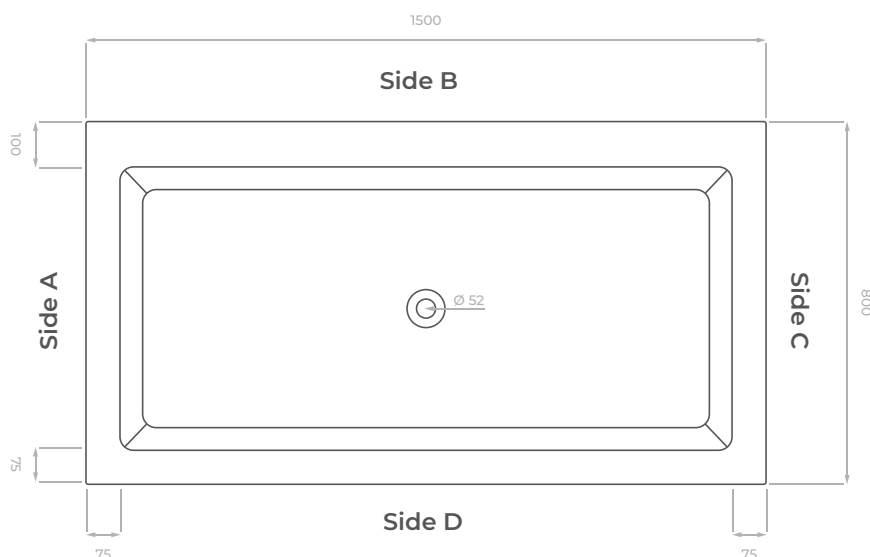

TECHNICAL DATASHEET

Omnitub Solo Ultra (Overflow B)

1500 x 800 mm

Dimensions are shown in millimetres.

KEY INFORMATION

Installed length	1500 mm
Installed width	800 mm
Dry weight	28.50 kg
Number of feet	6
Water capacity	402 litres
Warranty	30 years
Minimum door width	630 mm
Interior and topside finish	Resin GRP Polished
Exterior finish	Fibreglass