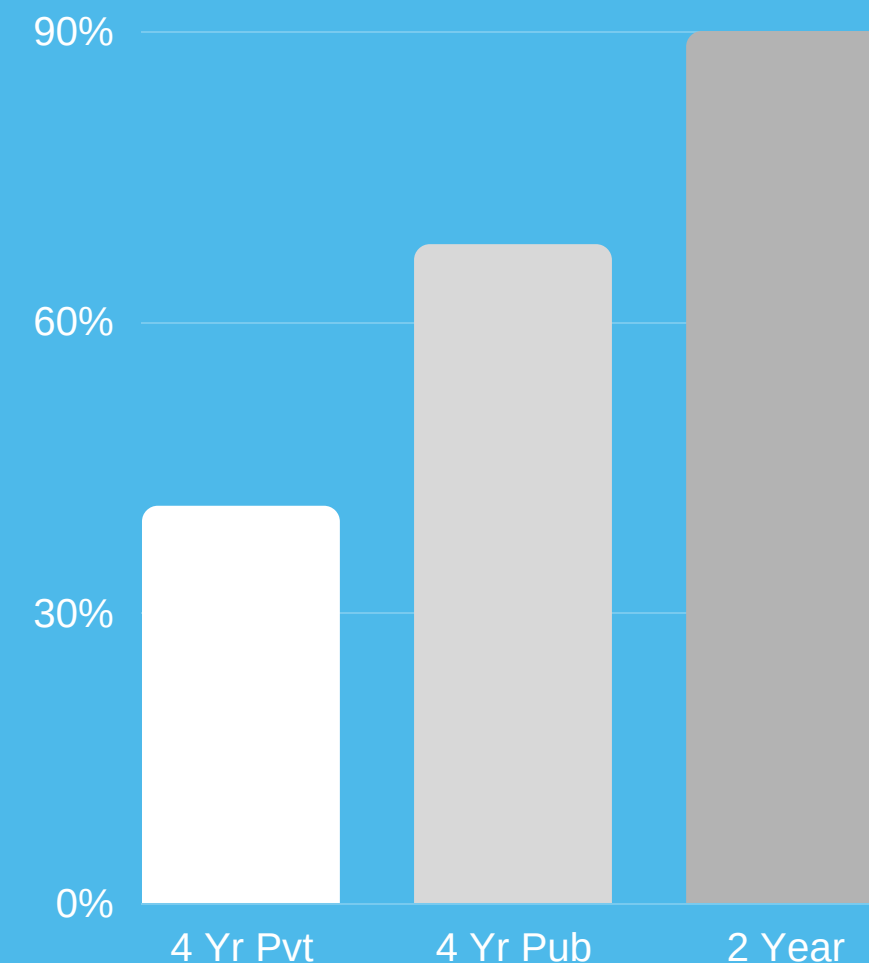

Percentage of commuter students by type of institution

READY Education

readyeducation.com