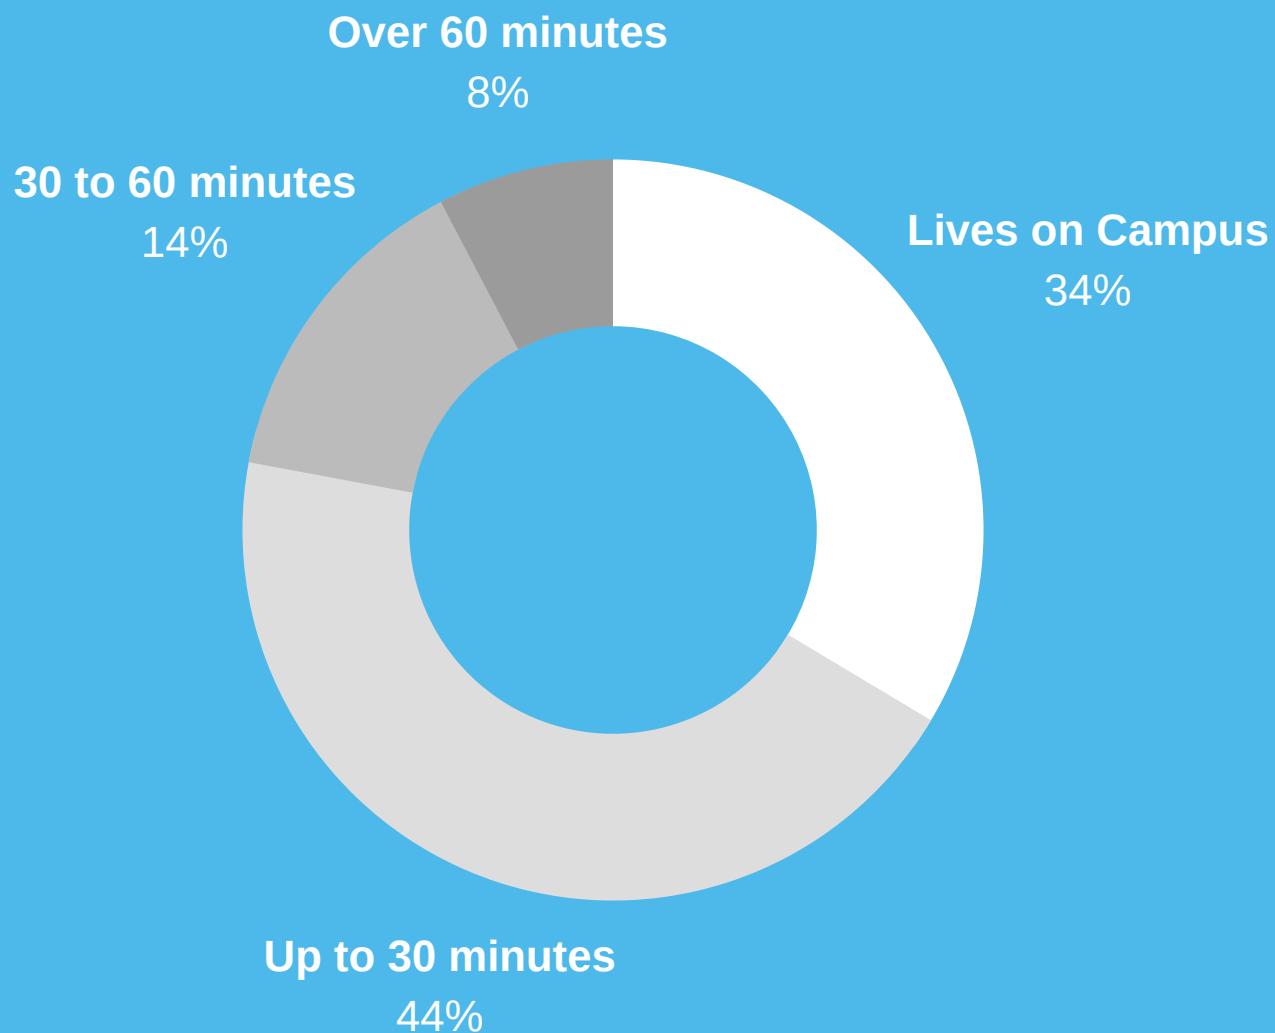

Average Commuting Time

1 out of 3 students who commute 60+ minutes report being "not engaged at all"