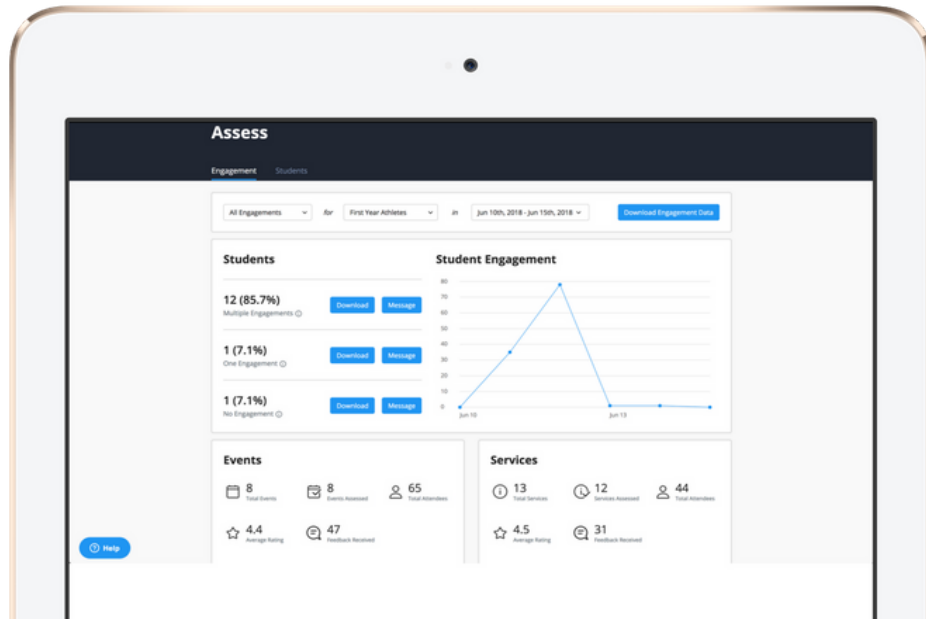

Assessment | More Insight, Less Guesswork

Solving Assessment Challenges with Innovative Solutions

Simplified Attendance Tracking

Students can use their campus app to 'check-in' at an event or service with one click.

Get Feedback, Effortlessly

Delivered automatically following the event/service, students provide a star rating and specific feedback.

Create Engagement Benchmarks

Easily compile event and service data to understand engagement patterns and establish benchmarks for students.

Eliminate Additional Hardware

Using QR code readers built in to the campus app eliminates the need for clunky hardware and minimizes required staff training.

Send Targeted Communications

Use your dashboard to send pre-built or custom messages to your students with one click.