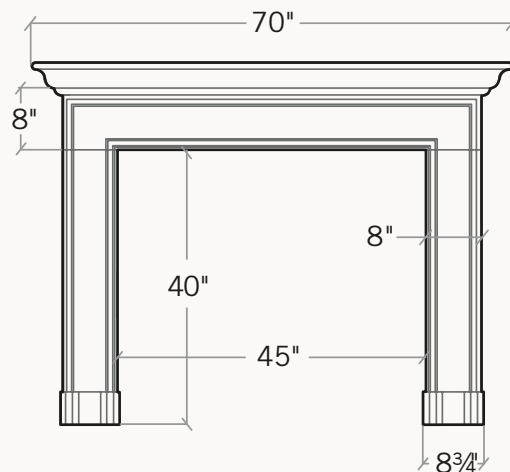

# KINDRED

OUTDOORS + SURROUNDS

A **BORAL**® Brand

**The Carmela ships pre-sealed with the following:**

- Stone Mantel & Legs
- Ledger Board & Screws for easy installation
- 3 Trim Panels in matching color & finish—
  - 1 @ 5" x 45"
  - 2 @ 5" x 35"
- Large Tube Color-Matched Caulking
- 3oz Bottle of Color Wash for touch-ups
- Large Tube of Adhesive Shims

## The Carmela™

Fireplace Surround

Fireplaces forged with the heritage of craftsmanship

The Carmela is layered with visual interest beginning with its plinth block foundation and linear legs framed with a unique bull nose detail. The 11.5" depth mantel provides ample space for decor.