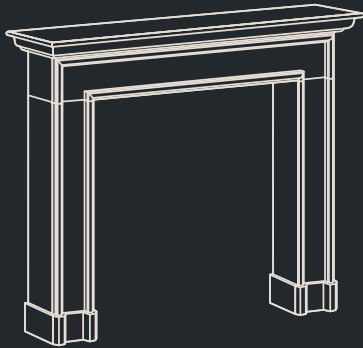

# KINDRED

OUTDOORS + SURROUNDS

A **BORAL**® Brand

**The Carmela ships pre-sealed with the following:**

- Stone Mantel & Legs
- Ledger Board & Screws for easy installation
- 3 Trim Panels in matching color & finish—
  - 1 @ 5" x 45"
  - 2 @ 5" x 35"
- Large Tube Color-Matched Caulking
- 3oz Bottle of Color Wash for touch-ups
- Large Tube of Adhesive Shims

## The Carmela™

Fireplace Surround

Fireplaces forged with the heritage of craftsmanship

The Carmela is layered with visual interest beginning with its plinth block foundation and linear legs framed with a unique bull nose detail. The 11.5" depth mantel provides ample space for decor.