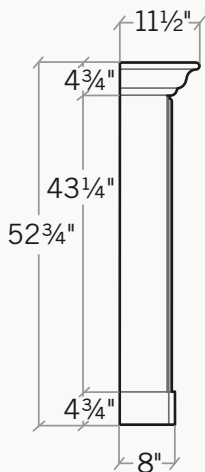

# KINDRED

OUTDOORS + SURROUNDS

A **BORAL**® Brand

**The Carmela ships pre-sealed with the following:**

- Stone Mantel & Legs
- Ledger Board & Screws for easy installation
- 3 Trim Panels in matching color & finish—
  - 1 @ 5" x 45"
  - 2 @ 5" x 35"
- Large Tube Color-Matched Caulking
- 3oz Bottle of Color Wash for touch-ups
- Large Tube of Adhesive Shims

## The Carmela™

Fireplace Surround

Fireplaces forged with the heritage of craftsmanship

The Carmela is layered with visual interest beginning with its plinth block foundation and linear legs framed with a unique bull nose detail. The 11.5" depth mantel provides ample space for decor.