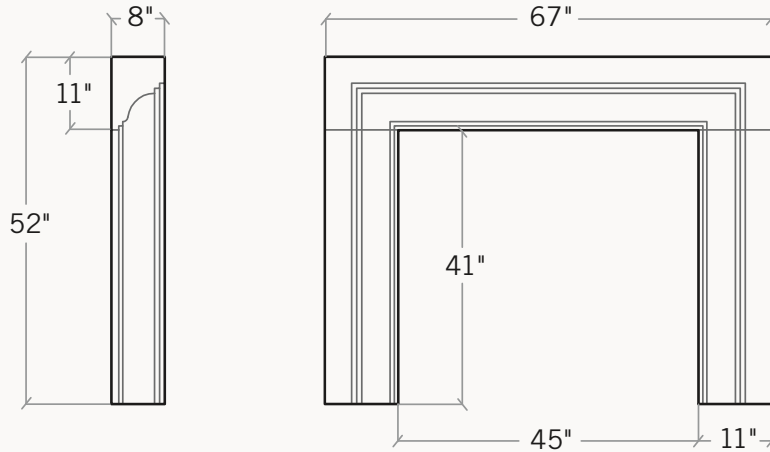

KINDRED

OUTDOORS + SURROUNDS

A **BORAL**® Brand

The Giada ships pre-sealed with the following:

- Stone Mantel & Legs
- Ledger Board & Screws for easy installation
- 3 Trim Panels in matching color & finish—
 - 1 @ 5" x 45"
 - 2 @ 5" x 36"
- Large Tube Color-Matched Caulking
- 3oz Bottle of Color Wash for touch-ups
- Large Tube of Adhesive Shims