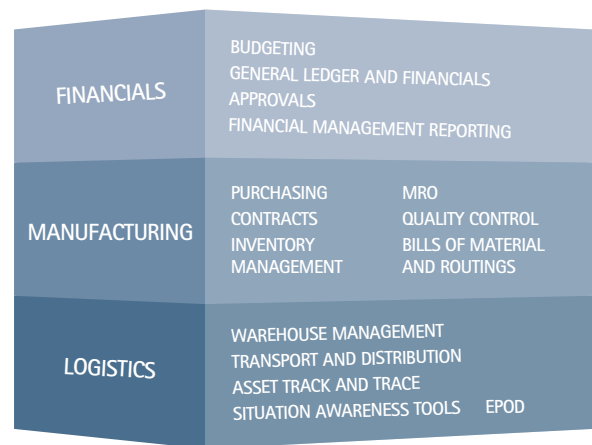

The Core Elements of Integrated Manufacturing and Logistics

All delivered through managed services

To accommodate the unique requirements of Defence and Aerospace Contractors, In2grate provides JOBSCOPE, an ERP system specifically designed for contract and make to order manufacturing. The comprehensive, project oriented ERP software system helps Contractors to meet DCAA compliance requirements. JOBSCOPE captures contract transactions as they occur, storing them in a relational database that can be organised as required.