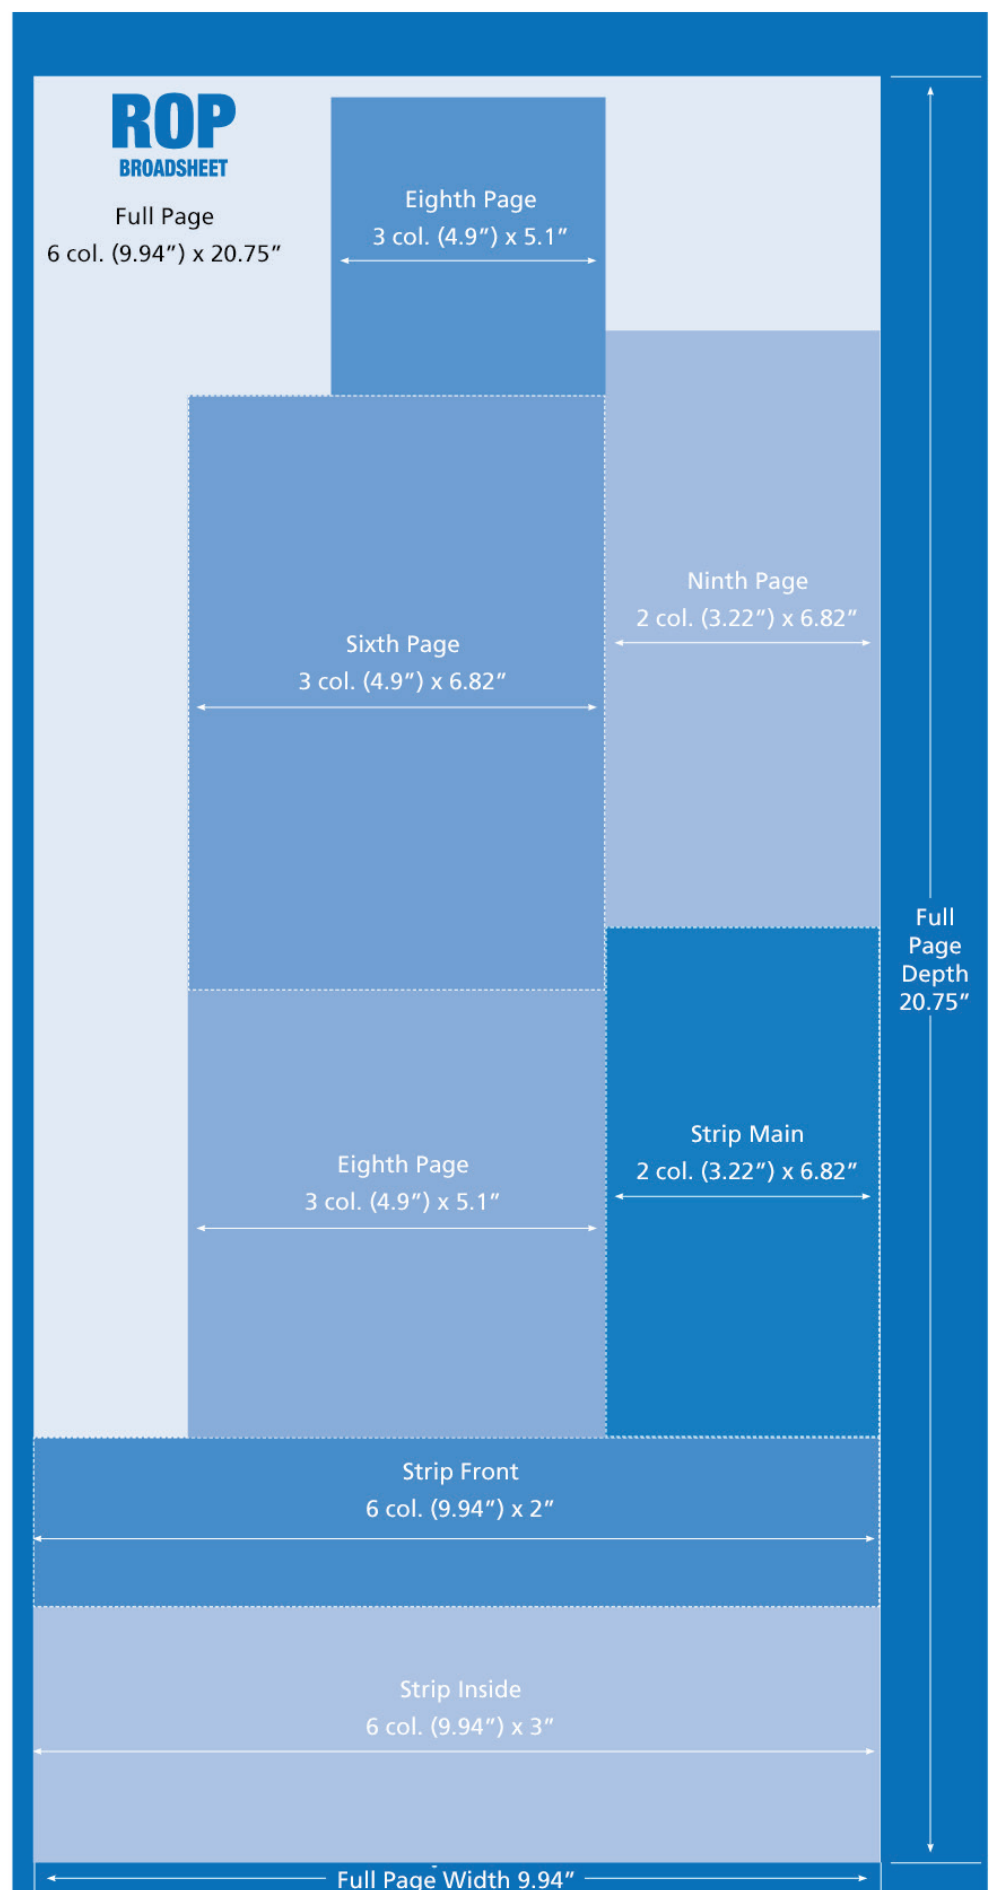

PRINT AD SPECS

SAN ANTONIO EXPRESS-NEWS

San Antonio Express-News

ROP Broadsheet Sizes

MECHANICAL REQUIREMENTS

<i>Broadsheet</i>	<i>Column width</i>	<i>Depth</i>
Full Page	6 col. (9.94")	x 20.75"
Half Page (H)	6 col. (9.94")	x 10.25"
Half Page (V)	3 col. (4.90")	x 20.75"
Quarter Page (H)	6 col. (9.94")	x 5.1"
Quarter Page (V)	3 col. (4.90")	x 10.25"
One Sixth Page	3 col. (4.90")	x 6.82"
One Eighth Page	3 col. (4.90")	x 5.1"
One Ninth Page	2 col. (3.22")	x 6.82"
One Eighteenth Page	2 col. (3.22")	x 3.5"
Strip Front	6 col. (9.94")	x 2"
Strip Inside	6 col. (9.94")	x 3"
Strip Main	2 col. (3.22")	x 6.82"

San Antonio Express-News

ROP Modular Tab Sizes

MECHANICAL REQUIREMENTS

<i>Modular</i>	<i>Column width</i>	<i>Depth</i>
Full Page	6 col. (9.94")	9.75"
Half Page (H)	6 col. (9.94")	4.75"
Half Page (V)	3 col. (4.90")	9.75"
Quarter Page	3 col. (4.90")	4.75"
One Sixth Page	2 col. (3.22")	4.75"
One Eighth Page	3 col. (4.90")	2.35"
Business Card	2 col. (3.22")	2"
Strip	6 col. (9.94")	1.5"