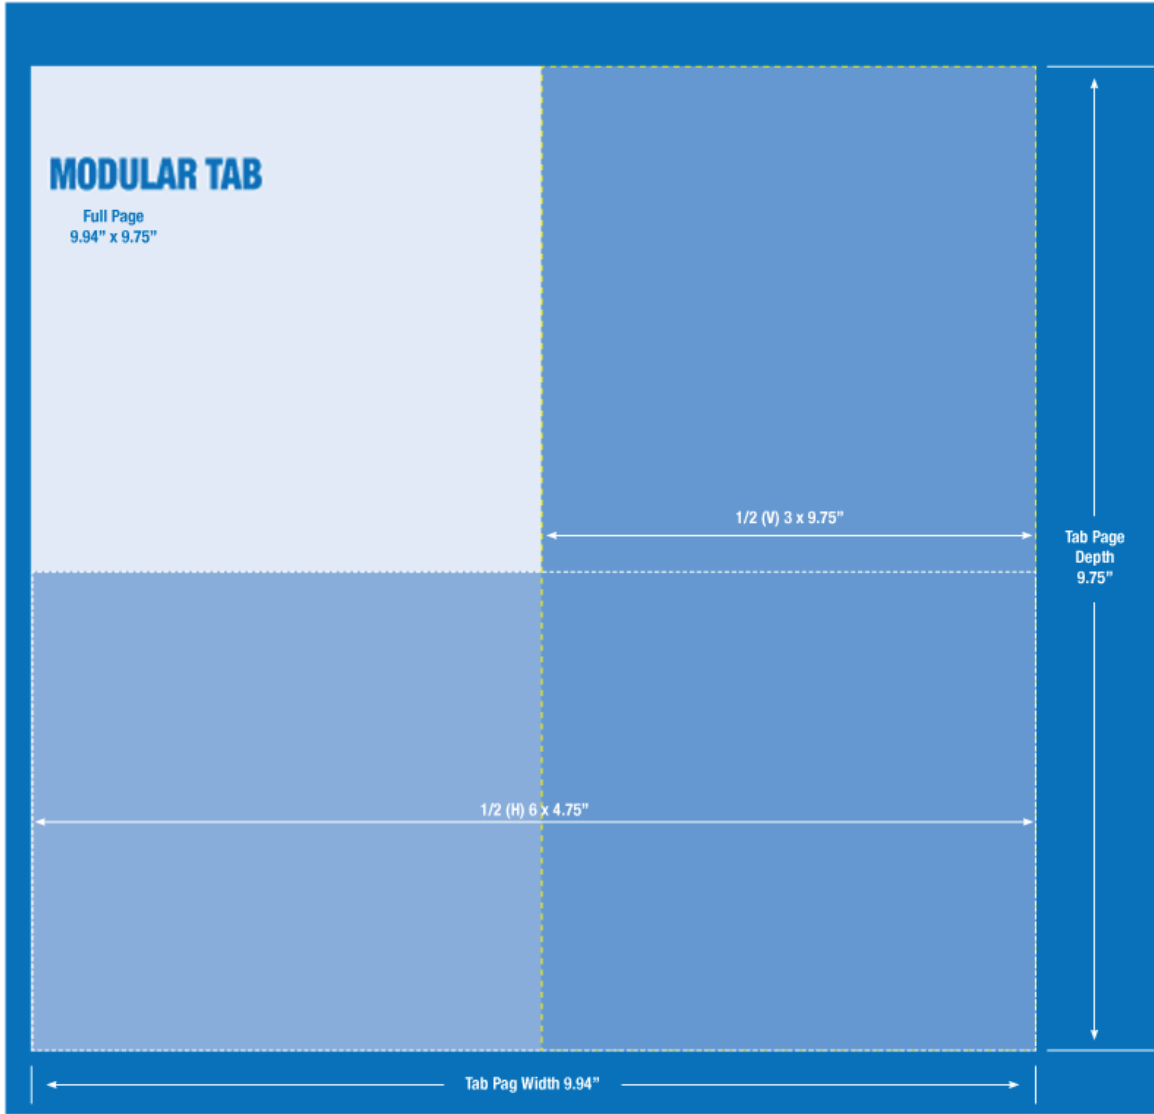

PRINT AD SPECS

SAN ANTONIO EXPRESS-NEWS

San Antonio Express-News

ROP Broadsheet Sizes

MECHANICAL REQUIREMENTS

<i>Broadsheet</i>	<i>Column width</i>	<i>Depth</i>
Full Page	6 col. (9.94")	x 20.75"
Half Page (H)	6 col. (9.94")	x 10.25"
Half Page (V)	3 col. (4.90")	x 20.75"
Quarter Page (H)	6 col. (9.94")	x 5.1"
Quarter Page (V)	3 col. (4.90")	x 10.25"
One Sixth Page	3 col. (4.90")	x 6.82"
One Eighth Page	3 col. (4.90")	x 5.1"
One Ninth Page	2 col. (3.22")	x 6.82"
One Eighteenth Page	2 col. (3.22")	x 3.5"
Strip Front	6 col. (9.94")	x 2"
Strip Inside	6 col. (9.94")	x 3"
Strip Main	2 col. (3.22")	x 6.82"

San Antonio Express-News

ROP Modular Tab Sizes

MECHANICAL REQUIREMENTS

<i>Modular</i>	<i>Column width</i>	<i>Depth</i>
Full Page	6 col. (9.94")	9.75"
Half Page (H)	6 col. (9.94")	4.75"
Half Page (V)	3 col. (4.90")	9.75"
Quarter Page	3 col. (4.90")	4.75"
One Sixth Page	2 col. (3.22")	4.75"
One Eighth Page	3 col. (4.90")	2.35"
Business Card	2 col. (3.22")	2"
Strip	6 col. (9.94")	1.5"