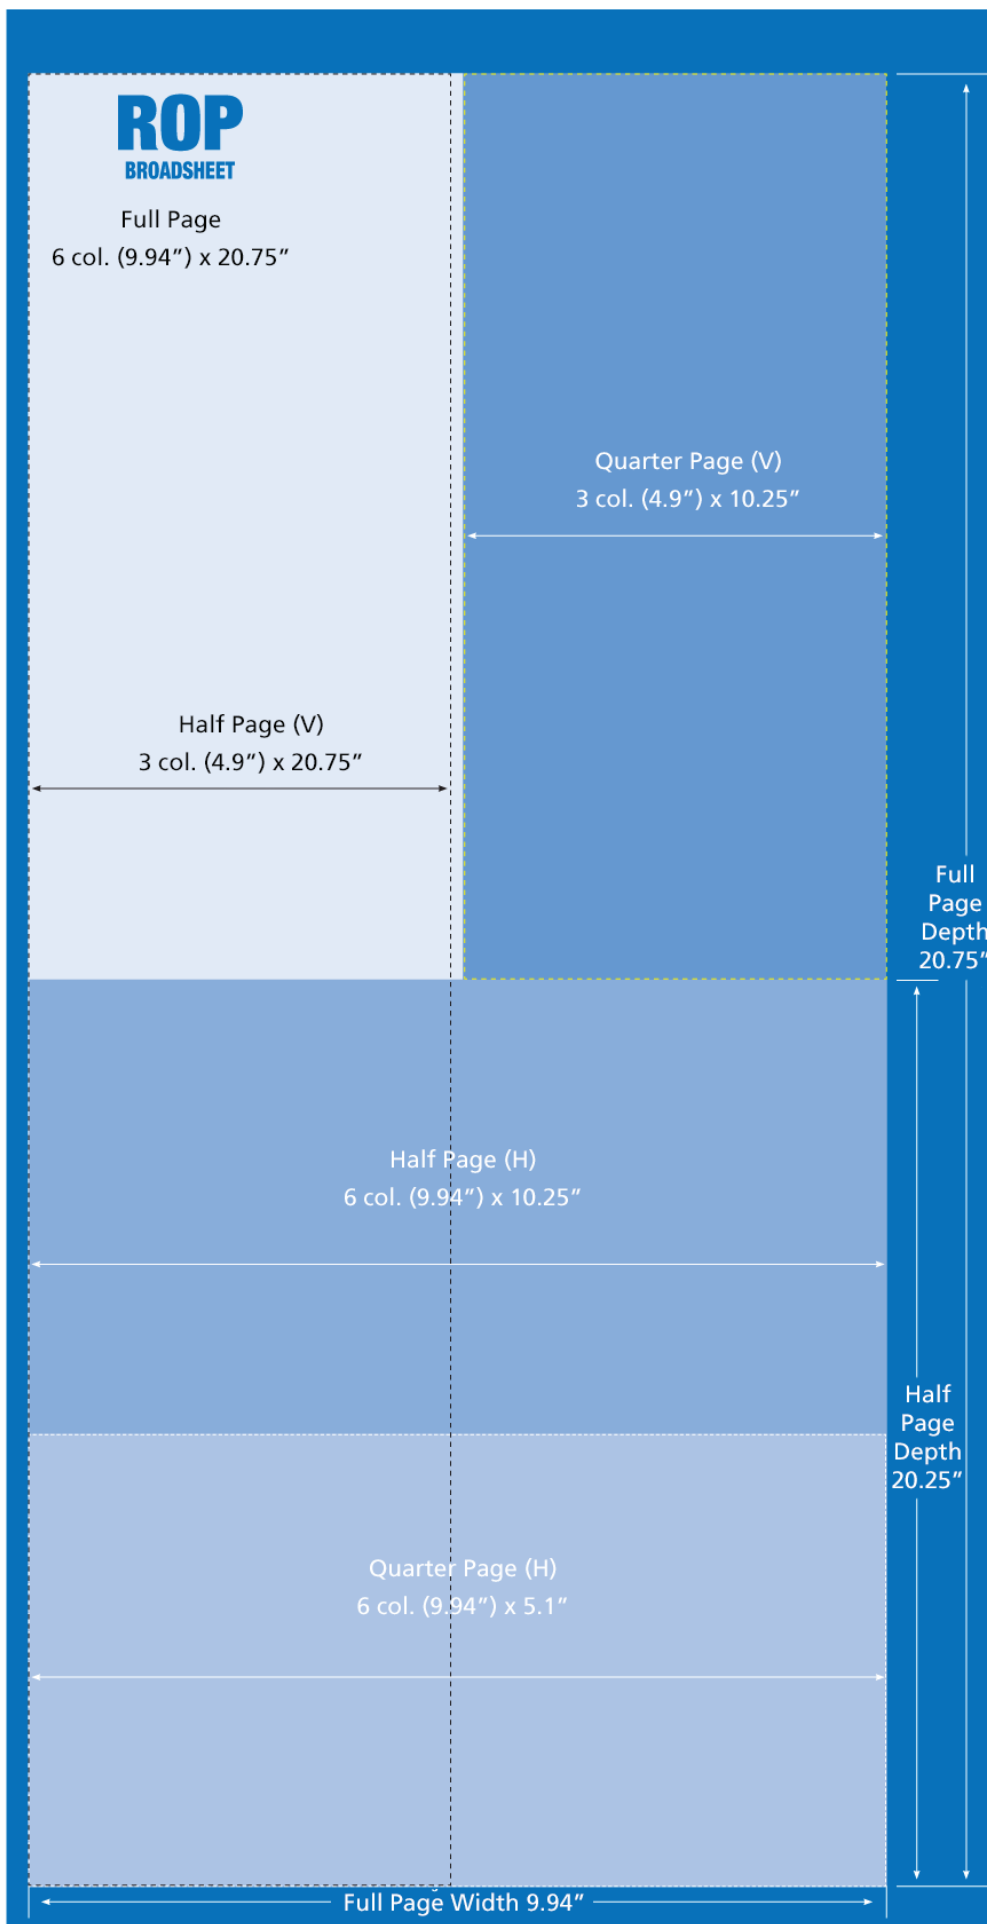

PRINT AD SPECS

SAN ANTONIO EXPRESS-NEWS

San Antonio Express-News

ROP Broadsheet Sizes

MECHANICAL REQUIREMENTS

<i>Broadsheet</i>	<i>Column width</i>	<i>Depth</i>
Full Page	6 col. (9.94")	x 20.75"
Half Page (H)	6 col. (9.94")	x 10.25"
Half Page (V)	3 col. (4.90")	x 20.75"
Quarter Page (H)	6 col. (9.94")	x 5.1"
Quarter Page (V)	3 col. (4.90")	x 10.25"
One Sixth Page	3 col. (4.90")	x 6.82"
One Eighth Page	3 col. (4.90")	x 5.1"
One Ninth Page	2 col. (3.22")	x 6.82"
One Eighteenth Page	2 col. (3.22")	x 3.5"
Strip Front	6 col. (9.94")	x 2"
Strip Inside	6 col. (9.94")	x 3"
Strip Main	2 col. (3.22")	x 6.82"

San Antonio Express-News

ROP Modular Tab Sizes

MECHANICAL REQUIREMENTS

<i>Modular</i>	<i>Column width</i>	<i>Depth</i>
Full Page	6 col. (9.94")	9.75"
Half Page (H)	6 col. (9.94")	4.75"
Half Page (V)	3 col. (4.90")	9.75"
Quarter Page	3 col. (4.90")	4.75"
One Sixth Page	2 col. (3.22")	4.75"
One Eighth Page	3 col. (4.90")	2.35"
Business Card	2 col. (3.22")	2"
Strip	6 col. (9.94")	1.5"