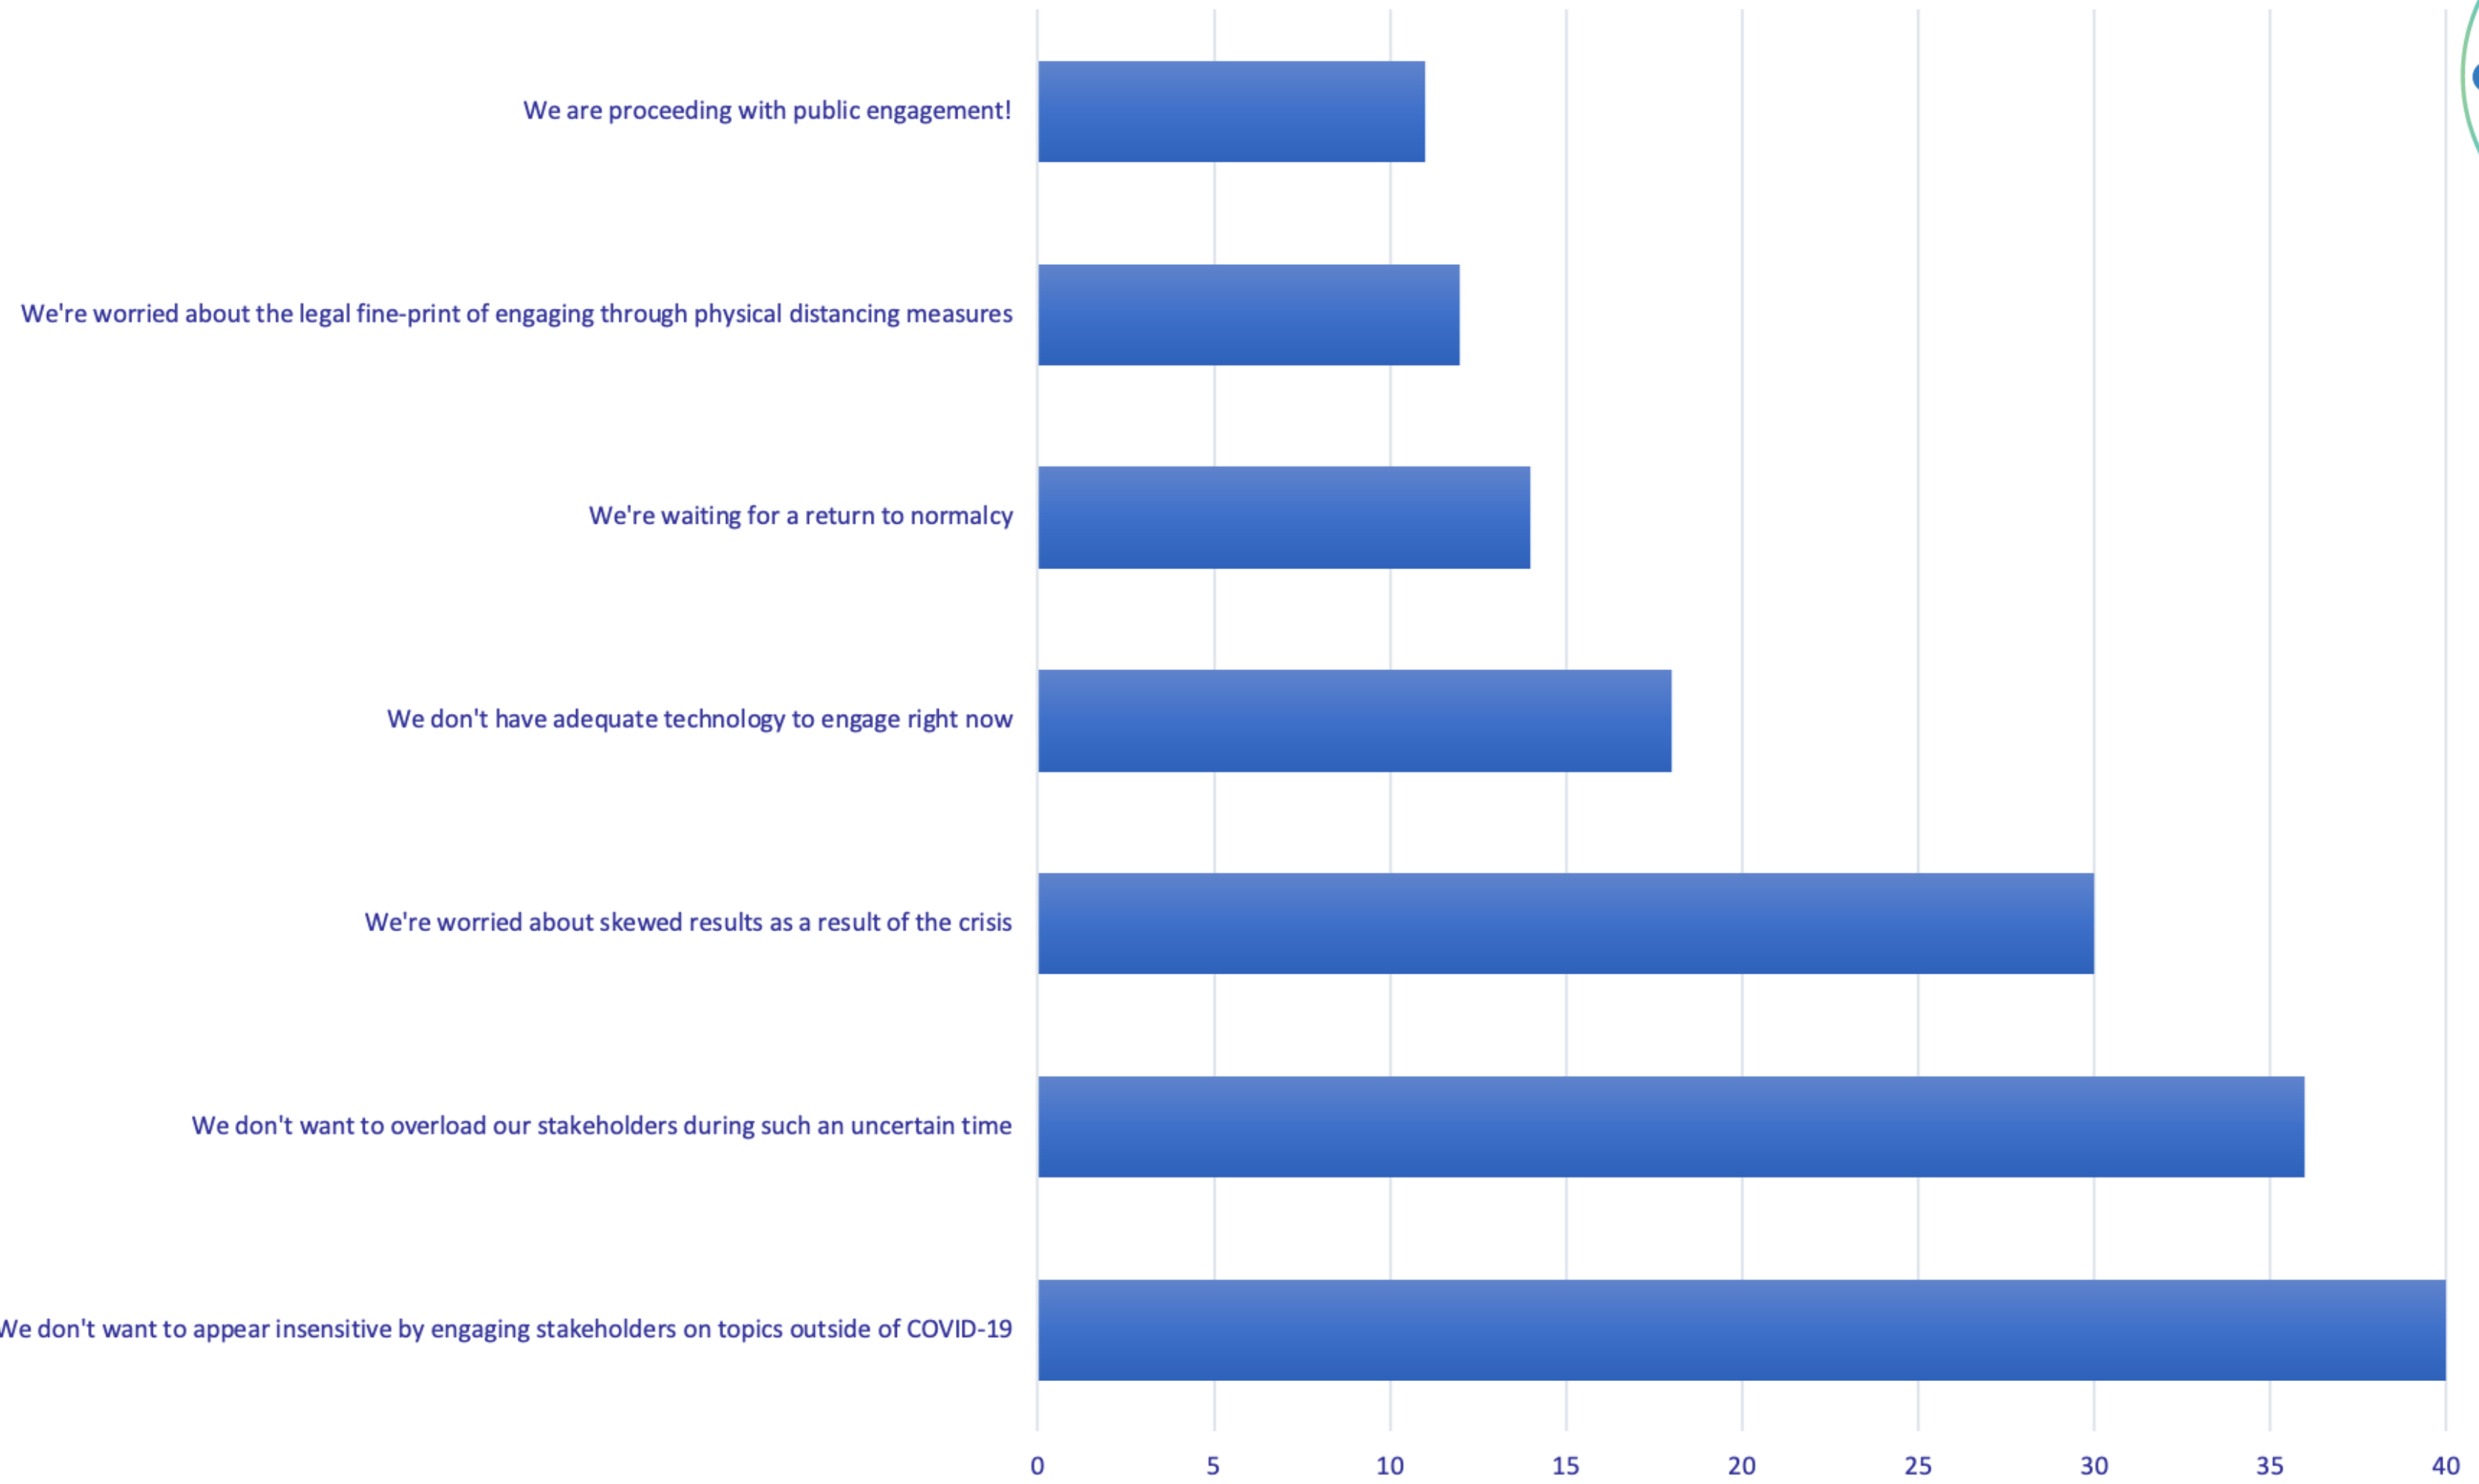

How to bridge the digital divide during physical distancing

Poll Results

What are your barriers to proceeding with public engagements at this time?

How important is telephone outreach to your engagements?

Unnecessary

Nice to Have

Important

Extremely Important

0

5

10

15