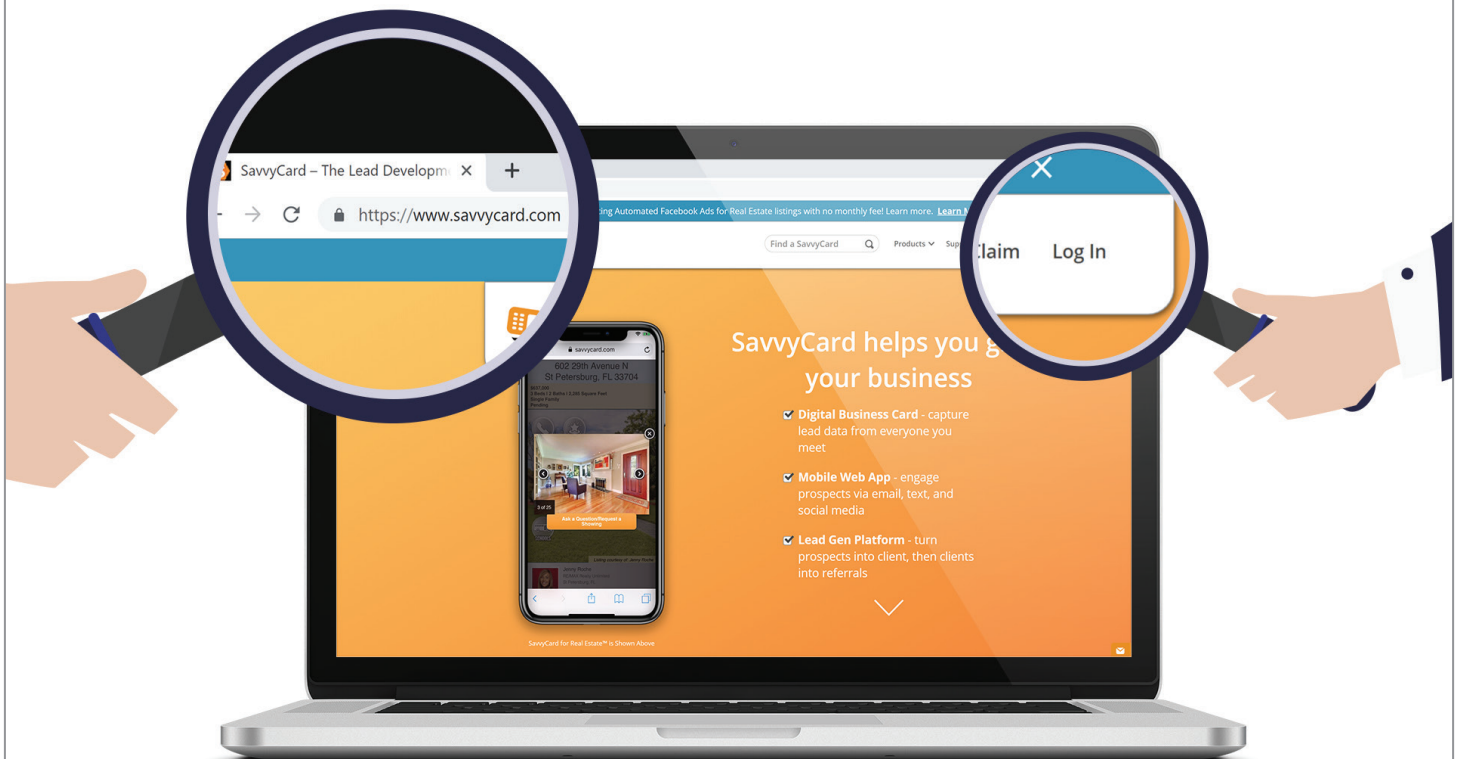

How to Access Your SavvyCard Prospect Database

1

Login to your **SavvyCard Account Dashboard** using your email address associated with your account and the password.

How to Access Your SavvyCard Prospect Database

2

Click on **Card Analytics**.

My SavvyCards

Your SavvyCards are represented by "mini-cards" displayed below. Use the links to the right of each mini-card. The Card Analytics link to view referral activity associated with that SavvyCard.