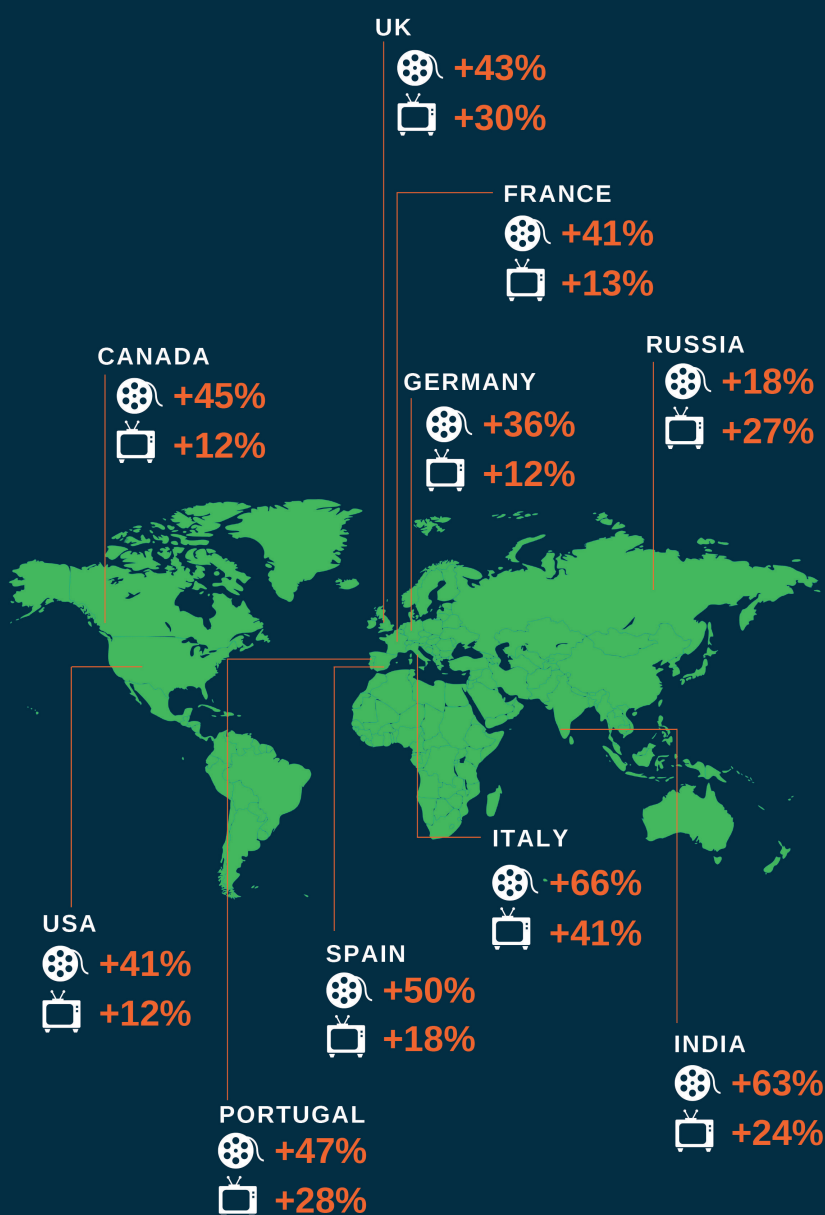

FILM & TV PIRACY SURGE DURING COVID-19 LOCKDOWN

Data from piracy authority MUSO shows global film piracy increased by over 33% when lockdown was in place

New data released from MUSO, the global authority on digital piracy, reveals significant increases for Film and TV piracy since the lockdown was enforced in March.

When comparing data over the last 7 days of March to the last 7 days of February 2020, MUSO's data shows the countries in lockdown seeing film piracy visits increases as follows:

ABOUT MUSO

Founded in 2009 in London, MUSO is a data company that is redefining the media industry's attitude towards piracy audiences. MUSO has collected the largest dataset on digital piracy in the world: it tracks piracy global, monitoring all major forms of piracy activity, including streaming, web downloads, public and private torrents, and stream rippers.