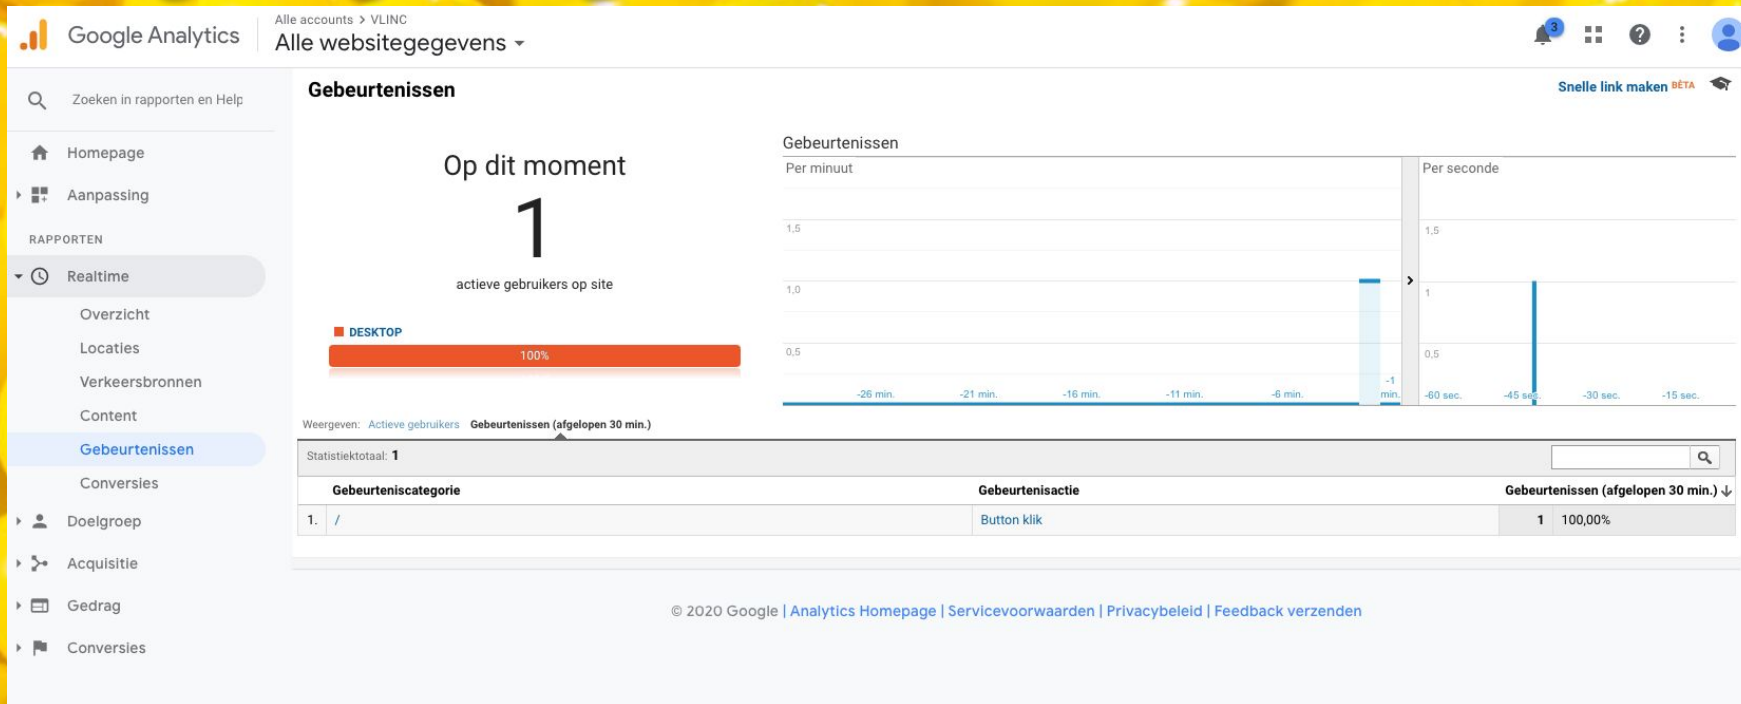

Google Tag Manager.