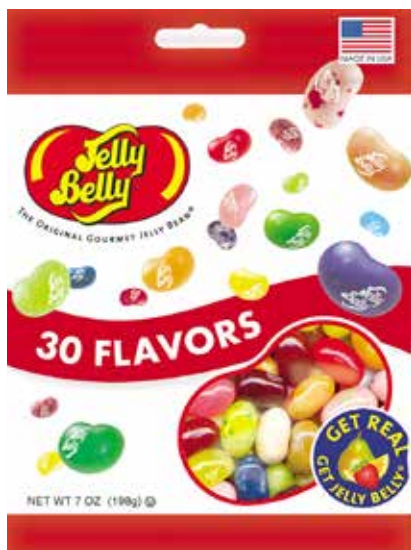

Conejitos de chocolate blanco con centro de chocolate White confection bunny shapes filled with creamy chocolate fudge.

6.5 oz. box.

**1052 — \$10.00**  
**Solid Milk Chocolate Bunny**

Conejo sólido de chocolate con leche

Adorable sculpted 7" tall Easter Bunny is solid chocolate.

6 oz. Gift box. (Ribbon not included)

**1053 — \$10.00 Chocolate Peanut Butter Egg**

Huevo de cacahuete Milk chocolate egg with creamy, smooth, peanut butter center. 🍪 6 oz. box.

**1054 — \$10.00 Dark Chocolate Coconut Egg**

Huevo de chocolate con coco Dark chocolate egg with a sweet coconut center. 🍪 6 oz. box.

**1055 — \$10.00 Jelly Belly Bag of Jellybeans**

30 Sabores variados de gomitas  
The best selling assortment of our 30 classic flavors.  
7 oz. bag.