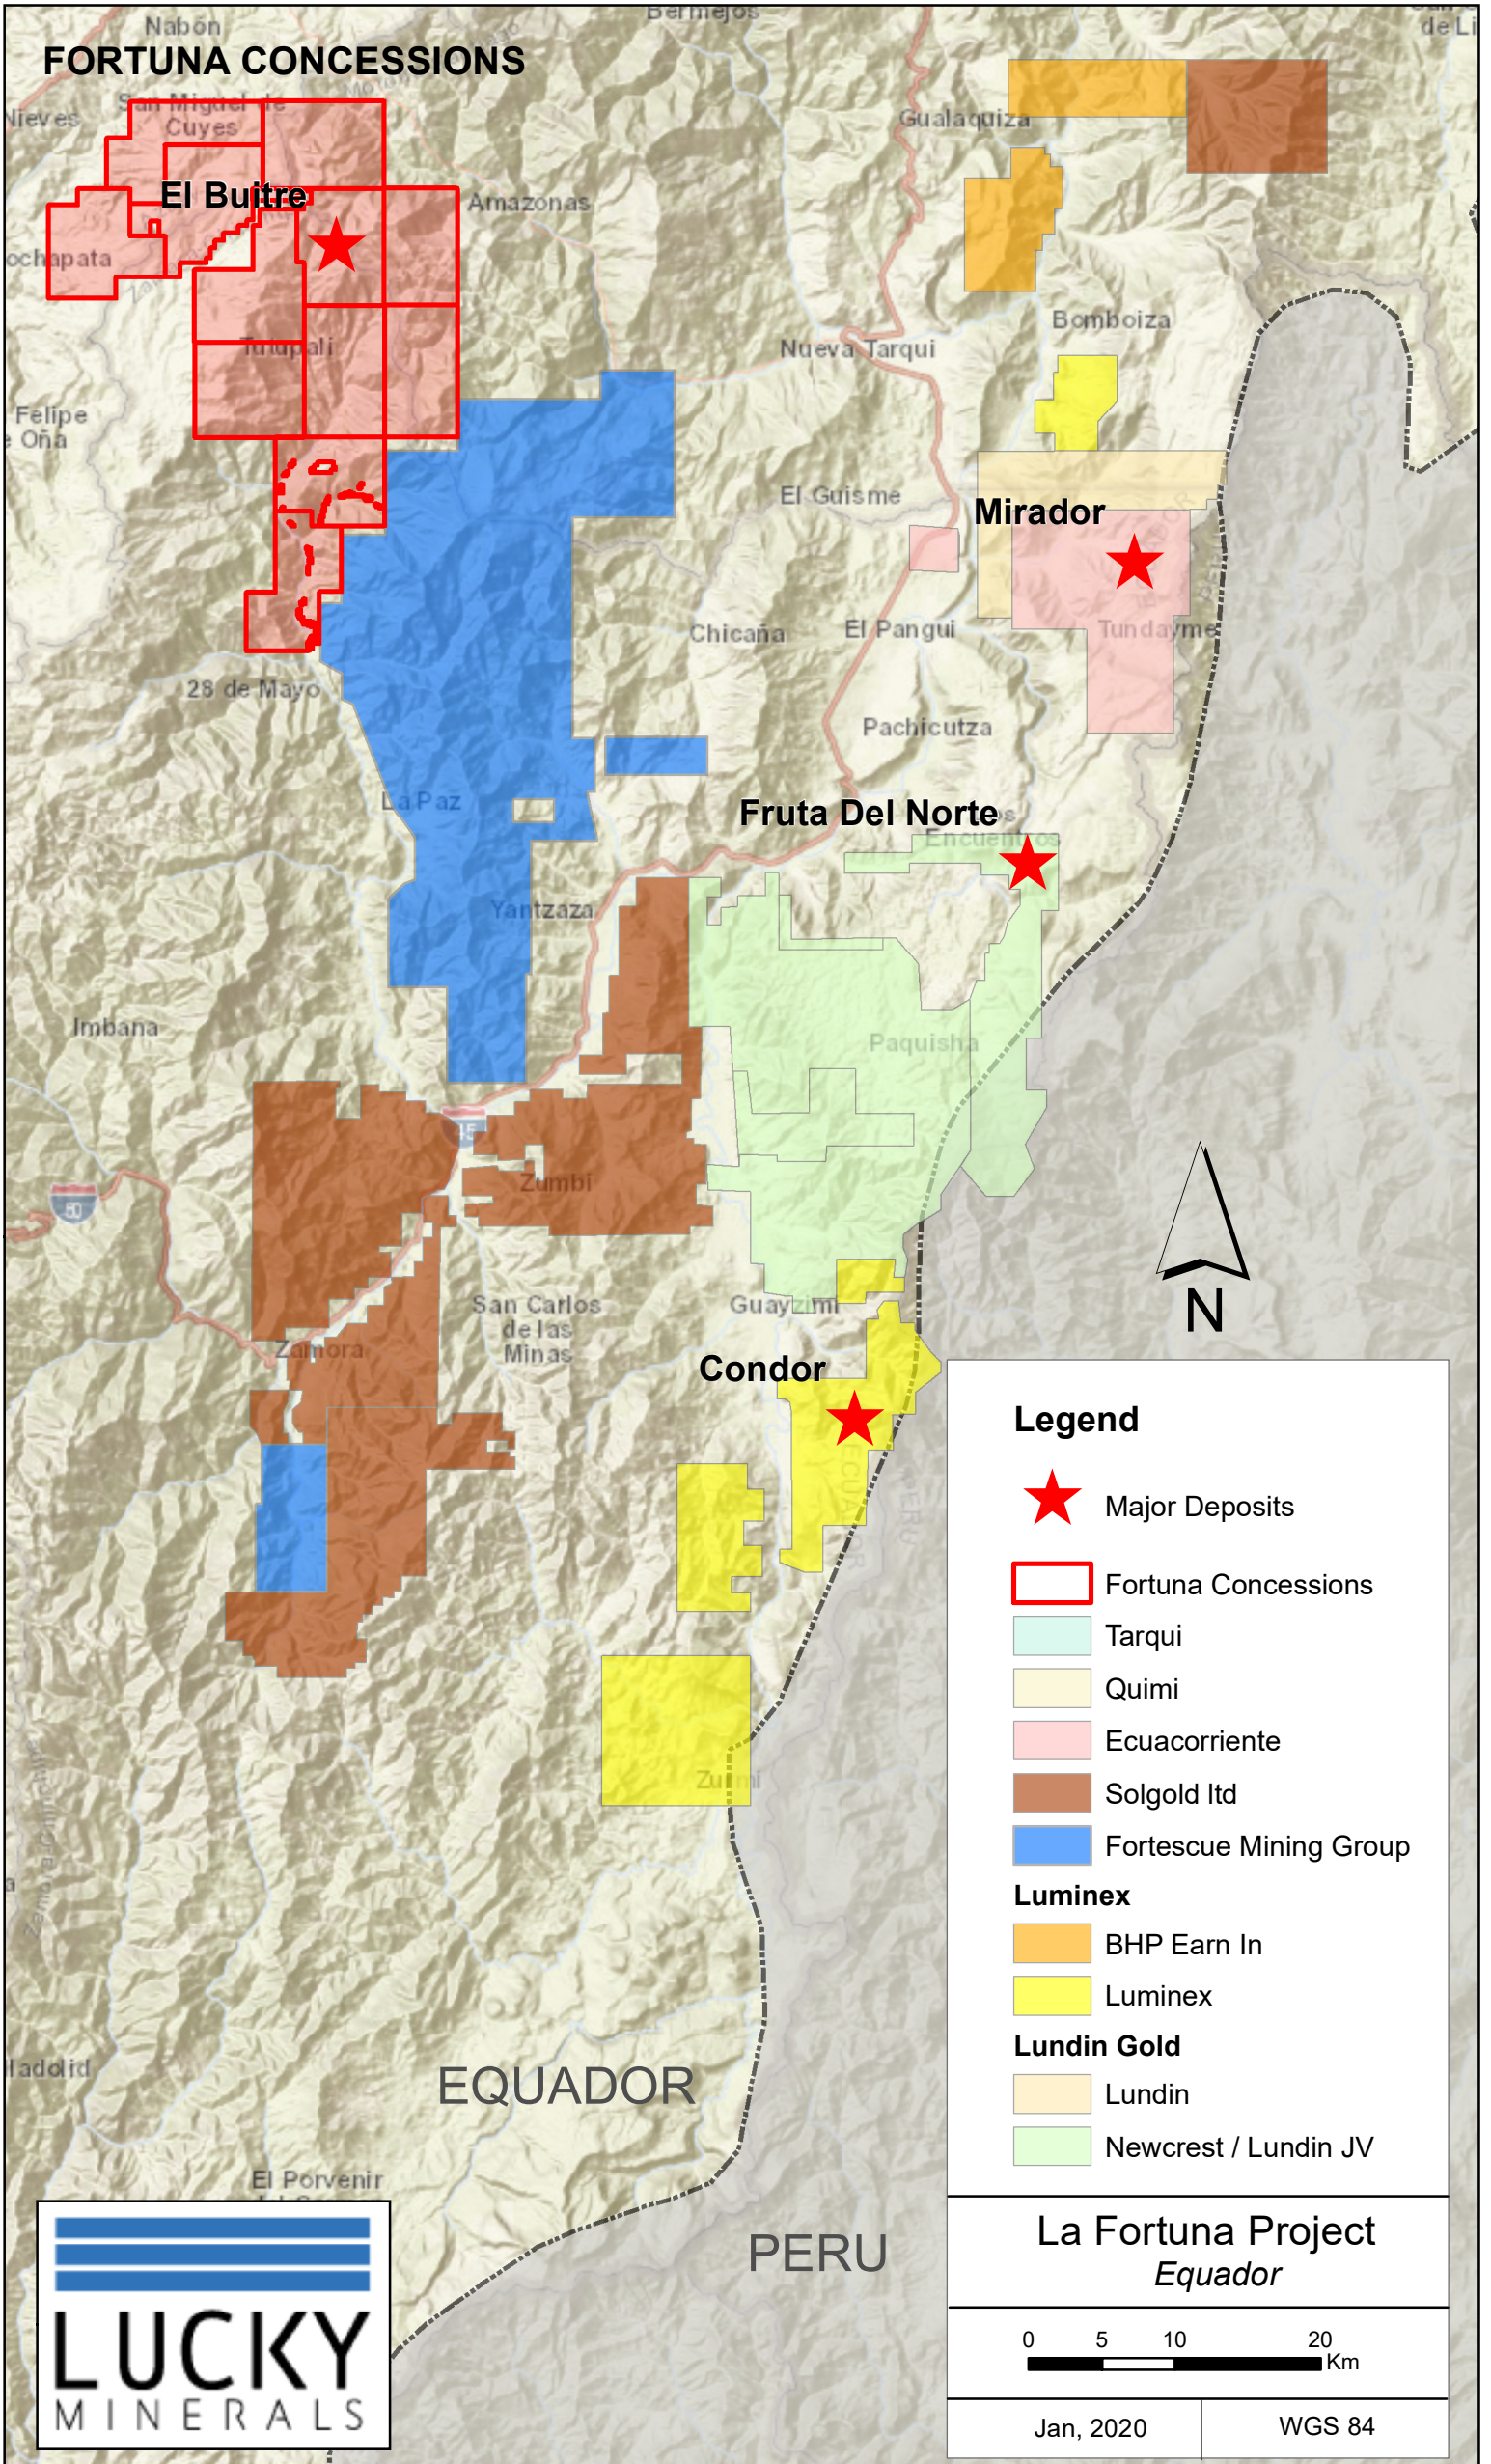

FORTUNA CONCESSIONS

Legend

- ★ Major Deposits
- Fortuna Concessions
- Tarqui
- Quimi
- Ecuacorriente
- Solgold Ltd
- Fortescue Mining Group
- Luminex**
- BHP Earn In
- Luminex
- Lundin Gold**
- Lundin
- Newcrest / Lundin JV

La Fortuna Project
Ecuador

0 5 10 20
Km

Jan, 2020

WGS 84