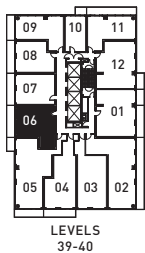

JULIETTE BALCONY

LEVELS  
41-47

LEVELS  
30-36

LEVELS  
10-12, 21-24, 29

Dimensions, specifications, layouts and materials are approximate only and are subject to change without notice. Tile patterns may vary. Window sizes and locations may vary. Actual useable space may vary from slated floor area. Balcony and terrace area is approximate and not included in net suite area. The purchaser acknowledges that the actual unit size purchased may be a reverse layout to the plan shown. See sales representative for full details. E&OE.

Dimensions, specifications, layouts and materials are approximate only and are subject to change without notice. Tile patterns may vary. Window sizes and locations may vary. Actual useable space may vary from slated floor area. Balcony and terrace area is approximate and not included in net suite area. The purchaser acknowledges that the actual unit size purchased may be a reverse layout to the plan shown. See sales representative for full details. E&OE.