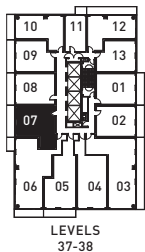

JULIETTE BALCONY

LEVELS  
41-47

LEVELS  
30-36

LEVELS  
10-12, 21-24, 29

Dimensions, specifications, layouts and materials are approximate only and are subject to change without notice. Tile patterns may vary. Window sizes and locations may vary. Actual useable space may vary from slated floor area. Balcony and terrace area is approximate and not included in net suite area. The purchaser acknowledges that the actual unit size purchased may be a reverse layout to the plan shown. See sales representative for full details. E&OE.

Dimensions, specifications, layouts and materials are approximate only and are subject to change without notice. Tile patterns may vary. Window sizes and locations may vary. Actual useable space may vary from slated floor area. Balcony and terrace area is approximate and not included in net suite area. The purchaser acknowledges that the actual unit size purchased may be a reverse layout to the plan shown. See sales representative for full details. E&OE.