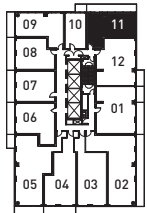

Dimensions, specifications, layouts and materials are approximate only and are subject to change without notice. Tile patterns may vary. Window sizes and locations may vary. Actual useable space may vary from slated floor area. Balcony and terrace area is approximate and not included in net suite area. The purchaser acknowledges that the actual unit size purchased may be a reverse layout to the plan shown. See sales representative for full details. E&OE.