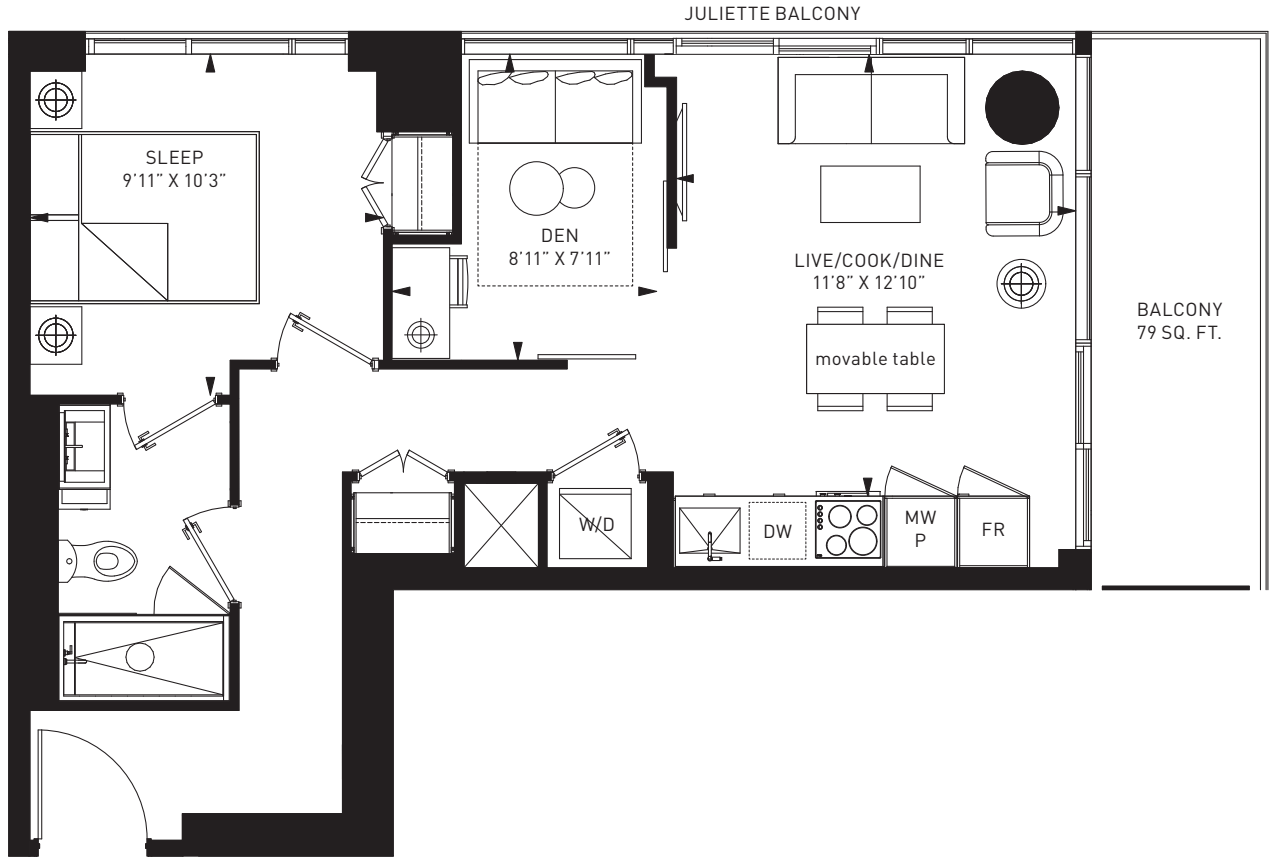

JULIETTE BALCONY

LEVELS  
41-47

LEVELS  
30-36

LEVELS  
10-12, 21-24, 29

Dimensions, specifications, layouts and materials are approximate only and are subject to change without notice. Tile patterns may vary. Window sizes and locations may vary. Actual useable space may vary from slated floor area. Balcony and terrace area is approximate and not included in net suite area. The purchaser acknowledges that the actual unit size purchased may be a reverse layout to the plan shown. See sales representative for full details. E&OE.

Dimensions, specifications, layouts and materials are approximate only and are subject to change without notice. Tile patterns may vary. Window sizes and locations may vary. Actual useable space may vary from slated floor area. Balcony and terrace area is approximate and not included in net suite area. The purchaser acknowledges that the actual unit size purchased may be a reverse layout to the plan shown. See sales representative for full details. E&OE.