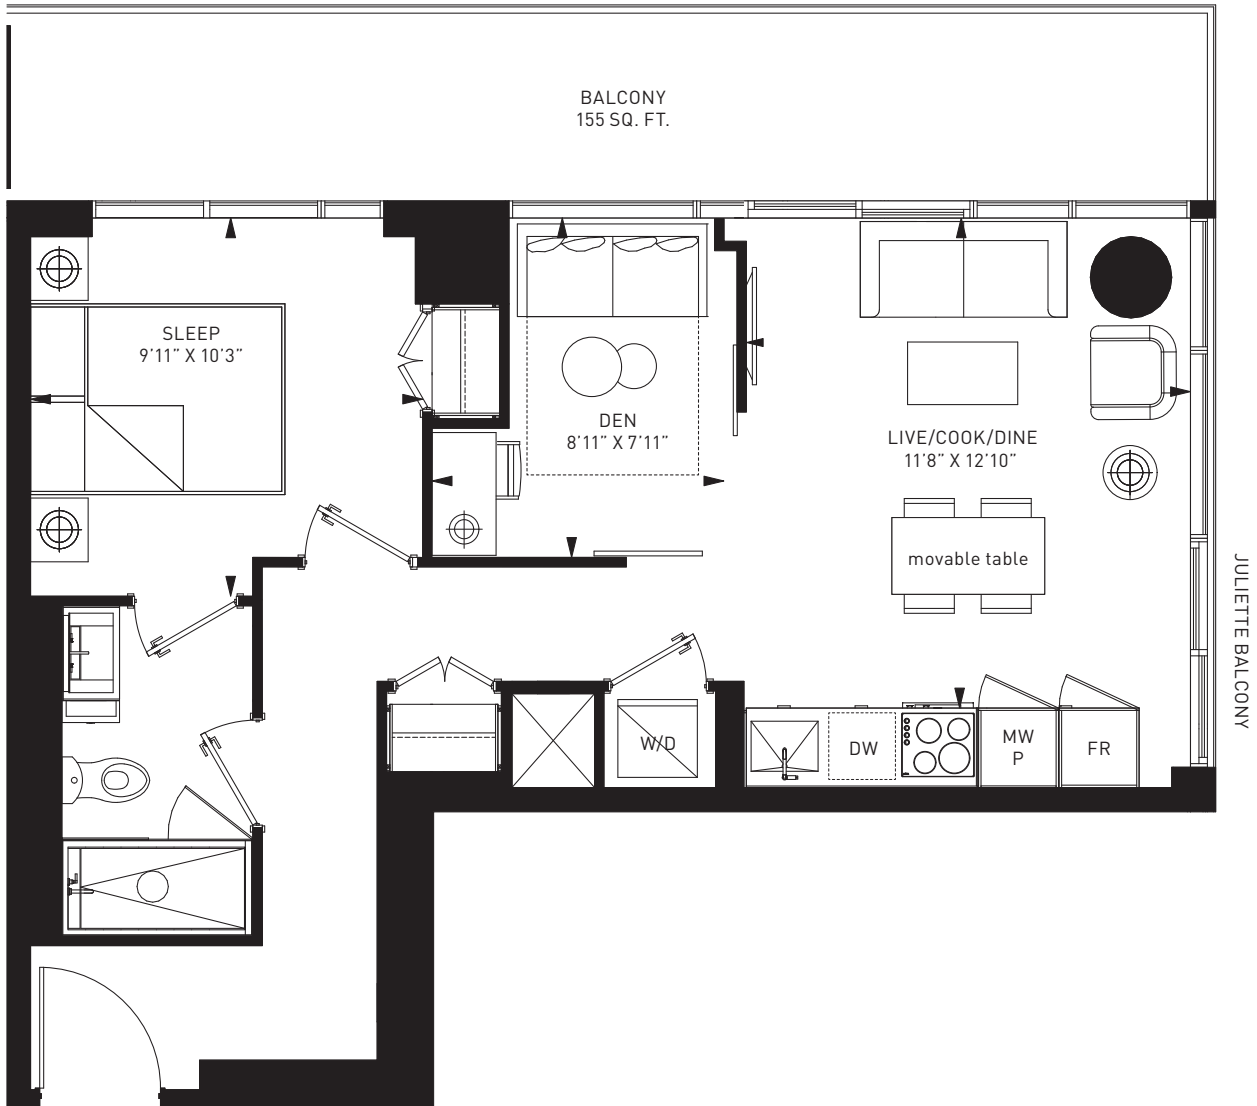

JULIETTE BALCONY

LEVELS  
41-47

LEVELS  
30-36

LEVELS  
10-12, 21-24, 29

Dimensions, specifications, layouts and materials are approximate only and are subject to change without notice. Tile patterns may vary. Window sizes and locations may vary. Actual useable space may vary from slated floor area. Balcony and terrace area is approximate and not included in net suite area. The purchaser acknowledges that the actual unit size purchased may be a reverse layout to the plan shown. See sales representative for full details. E&OE.

Dimensions, specifications, layouts and materials are approximate only and are subject to change without notice. Tile patterns may vary. Window sizes and locations may vary. Actual useable space may vary from slated floor area. Balcony and terrace area is approximate and not included in net suite area. The purchaser acknowledges that the actual unit size purchased may be a reverse layout to the plan shown. See sales representative for full details. E&OE.