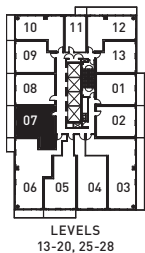

JULIETTE BALCONY

LEVELS  
41-47

LEVELS  
30-36

LEVELS  
10-12, 21-24, 29

Dimensions, specifications, layouts and materials are approximate only and are subject to change without notice. Tile patterns may vary. Window sizes and locations may vary. Actual useable space may vary from slated floor area. Balcony and terrace area is approximate and not included in net suite area. The purchaser acknowledges that the actual unit size purchased may be a reverse layout to the plan shown. See sales representative for full details. E&OE.

Dimensions, specifications, layouts and materials are approximate only and are subject to change without notice. Tile patterns may vary. Window sizes and locations may vary. Actual useable space may vary from slated floor area. Balcony and terrace area is approximate and not included in net suite area. The purchaser acknowledges that the actual unit size purchased may be a reverse layout to the plan shown. See sales representative for full details. E&OE.