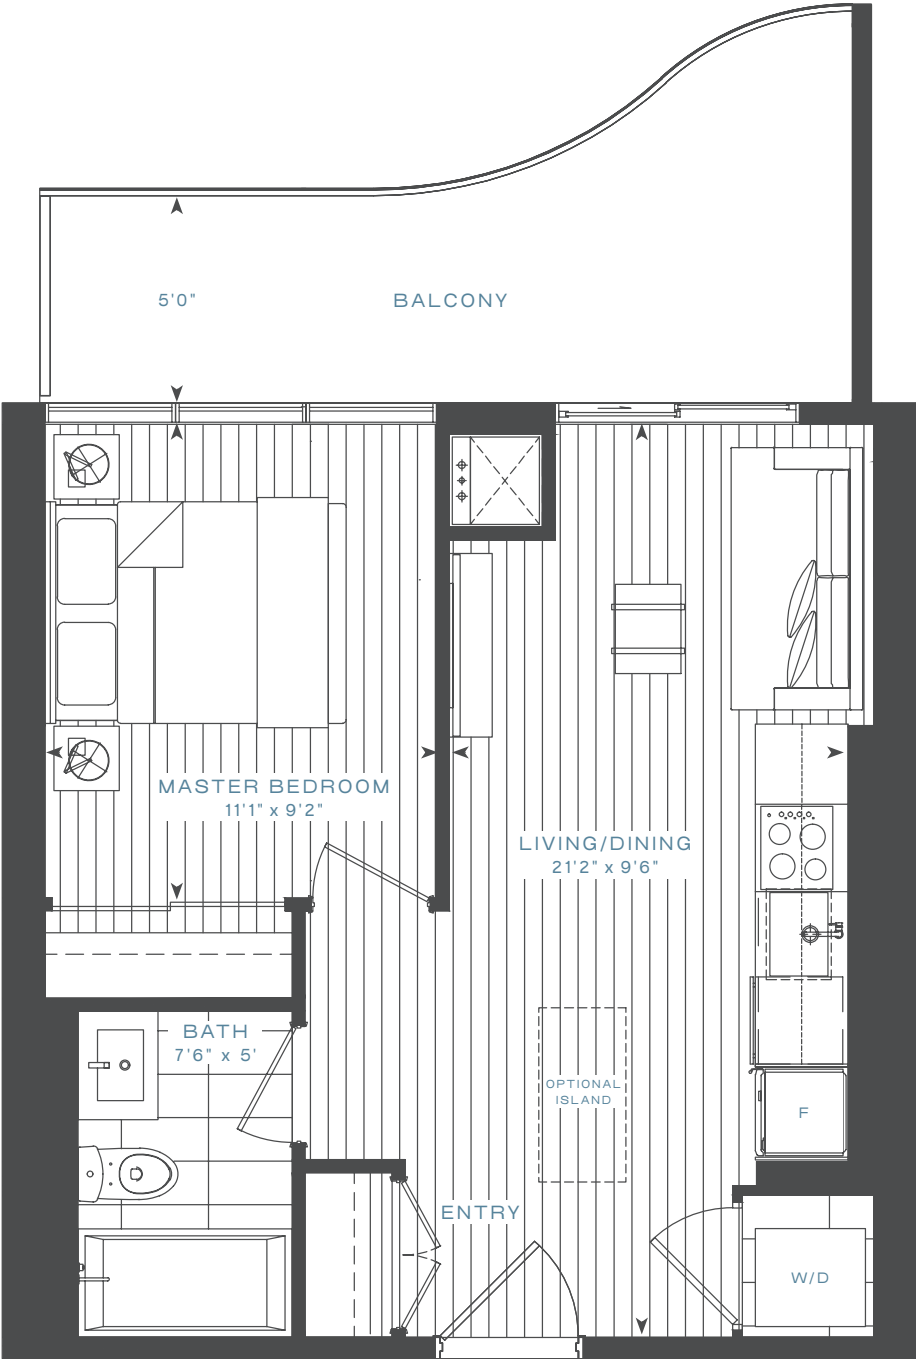

### FEATURES

- North View
- Unobstructed Views
- Full Length Balcony

Floors 5-7, 29-30

Floors 8-21

Floors 22-28

Floor 31

N

## ONE BEDROOM SUITE

Floors 5-31

Living	446 SF
Balcony	113 SF
Total	559 SF

### FEATURES

- North View
- Unobstructed Views
- Full Length Balcony
- Oversized Balcony

Floors 5-7, 29-30

Floors 8-21

Floors 22-28

Floor 31

N