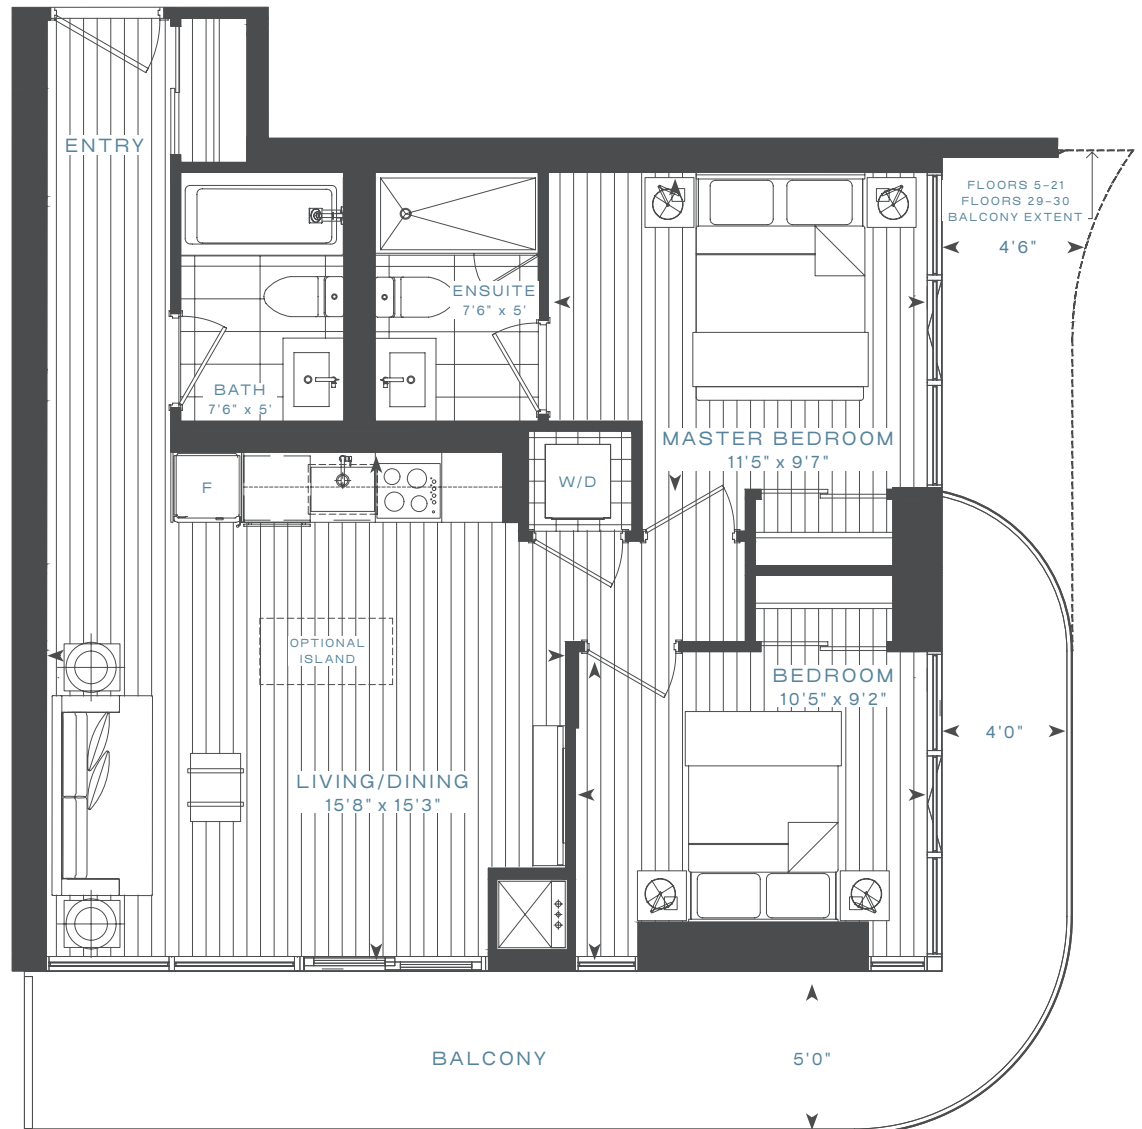

## TWO BEDROOM SUITE

Floors 5-21, 29-30

Living 710 SF  
 Balcony 246 SF  
 Total 956 SF

Floors 22-28

Living 710 SF  
 Balcony 198 SF  
 Total 908 SF

### FEATURES

- South-East View
- Oversized Wraparound Balcony
- Ensuite
- Corner Suite
- Two Bathrooms

Floors 5-7, 29-30

Floors 8-21

Floors 22-28