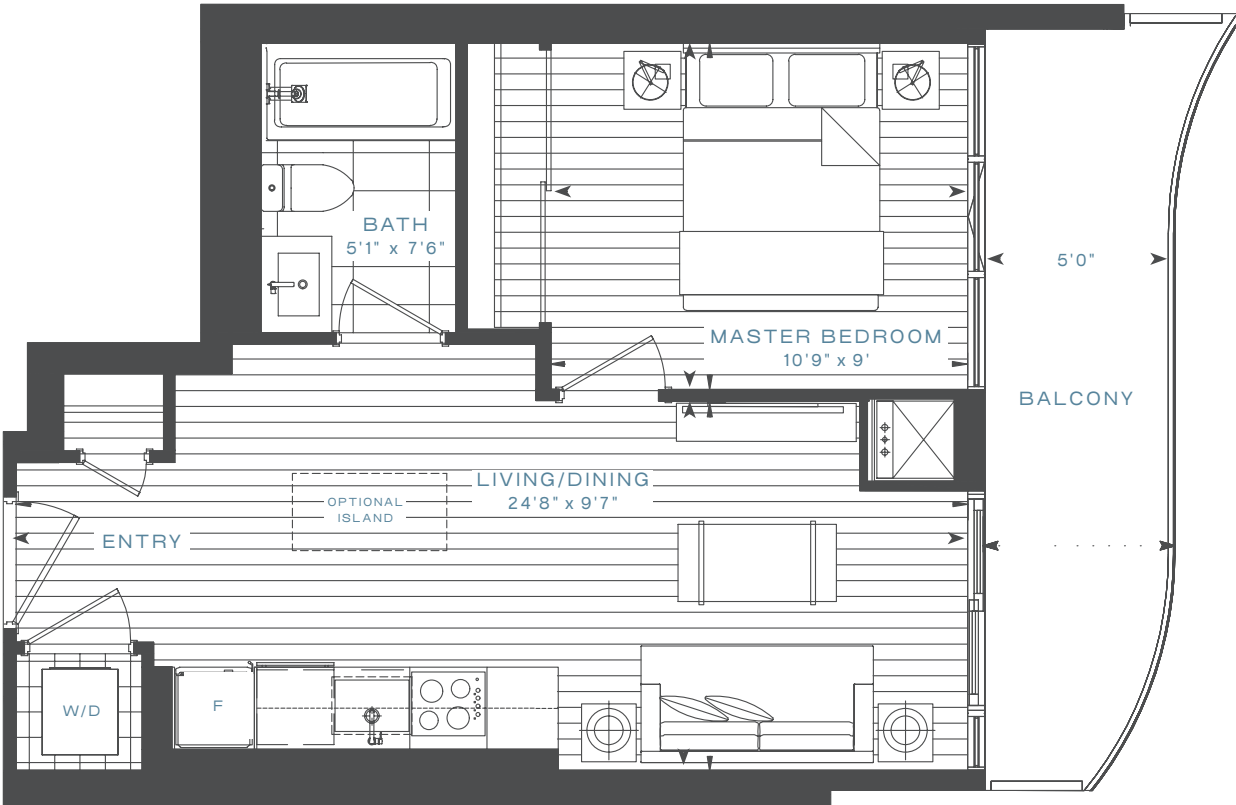

The Cobalt

ONE BEDROOM SUITE

Floors 5-30

Living	455 SF
Balcony	97 SF
Total	552 SF

FEATURES

- East View
- South View from Balcony
- Full Length Balcony
- Oversized Balcony

N