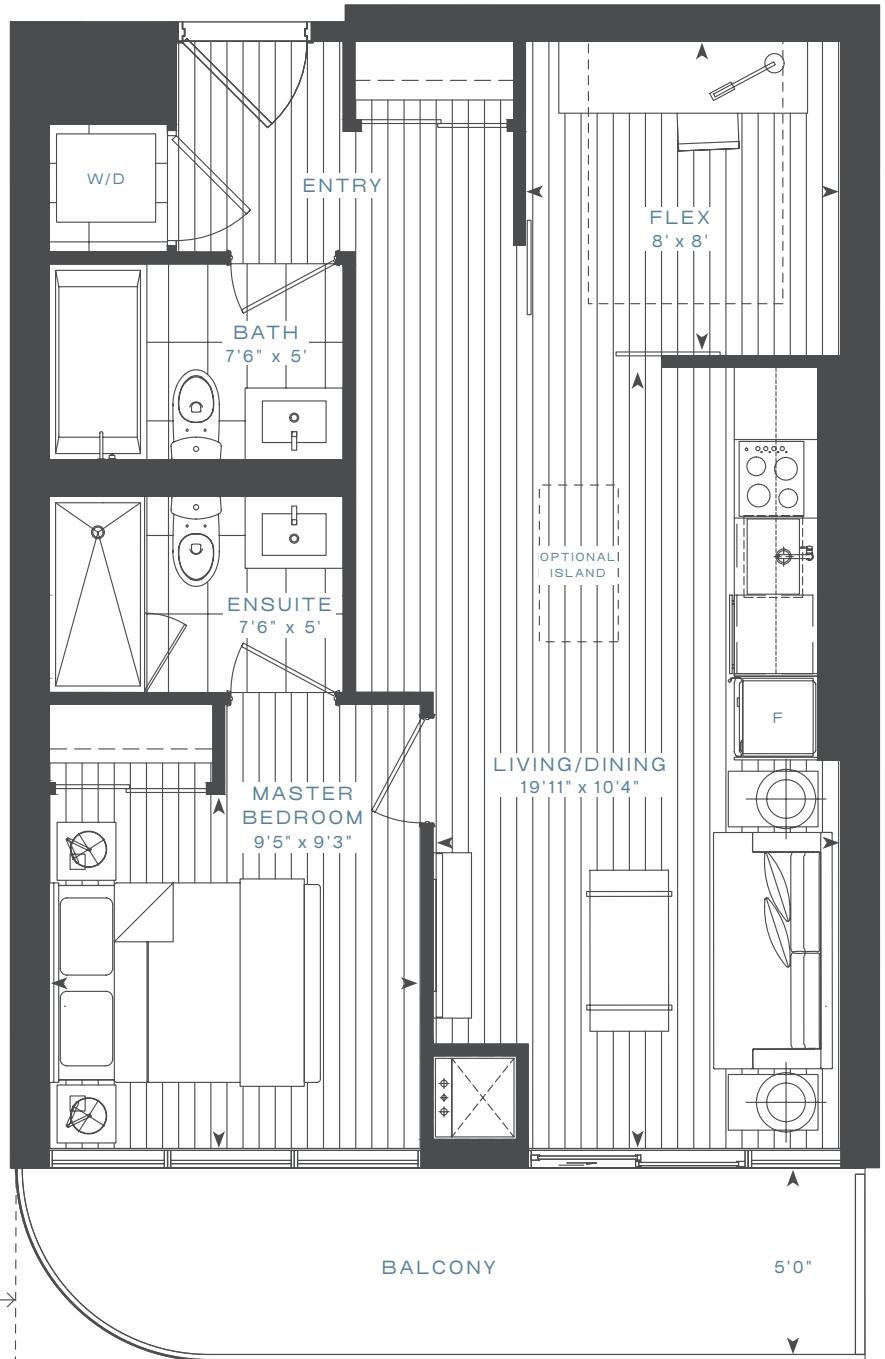

## ONE BEDROOM + FLEX SUITE

Floors 5-7, 22-30

Living	625 SF
Balcony	106 SF
Total	731 SF

Floors 8-21

Living	625 SF
Balcony	101 SF
Total	726 SF

## FEATURES

- South View
- Full Length Balcony
- Two Bathrooms
- Flex Space
- Ensuite

FLOORS 5-7  
FLOORS 22-30  
BALCONY EXTENT

Floors 5-7, 29-30

Floors 8-21

Floors 22-28