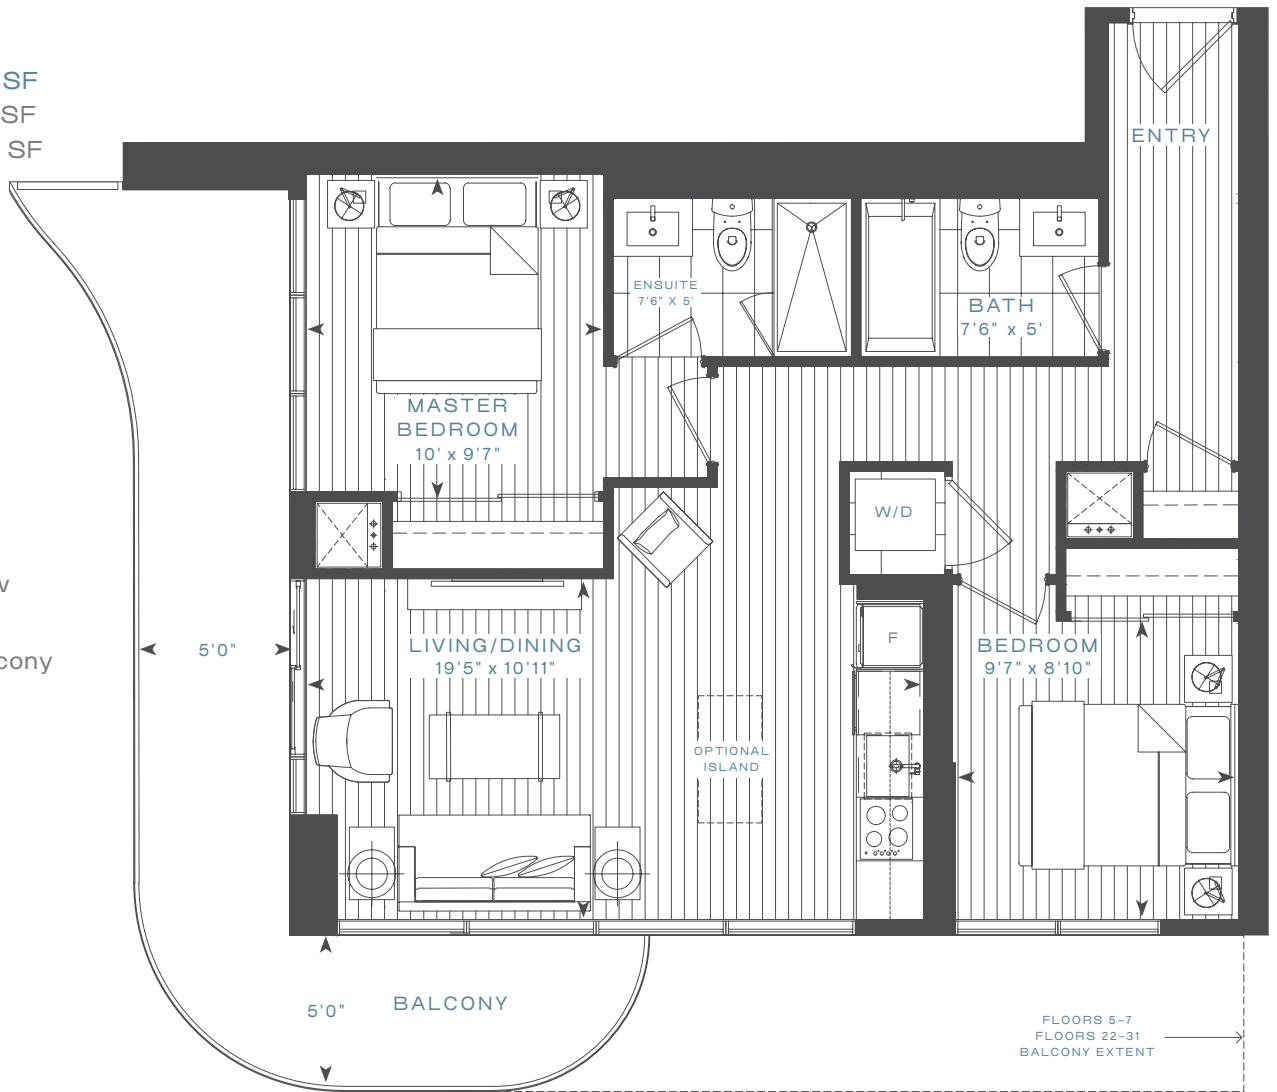

## FEATURES

North View

Unobstructed Views

Balcony (Full Length:  
 5-7, 22-31)

Floors 5-7, 29-30

Floors 8-21

Floors 22-28

Floor 31

### FEATURES

- East View
- South View from Balcony
- Full Length Balcony
- Oversized Balcony

Floors 5-7, 29-30

Floors 8-21

Floors 22-28

N

### FEATURES

- West View
- South View from Balcony
- Oversized Balcony
- Full Length Balcony
- Oversized Bathrooms
- Ensuite
- Flex Space
- Two Bathrooms

Floors 5-7, 29-30

Floors 8-21

Floors 22-28

Floor 31

### FEATURES

- South-West View
- Oversized Wraparound Balcony
- Ensuite
- Corner Suite
- Two Bathrooms

Floors 5-7, 29-30

Floors 8-21

Floors 22-28

Floor 31

N