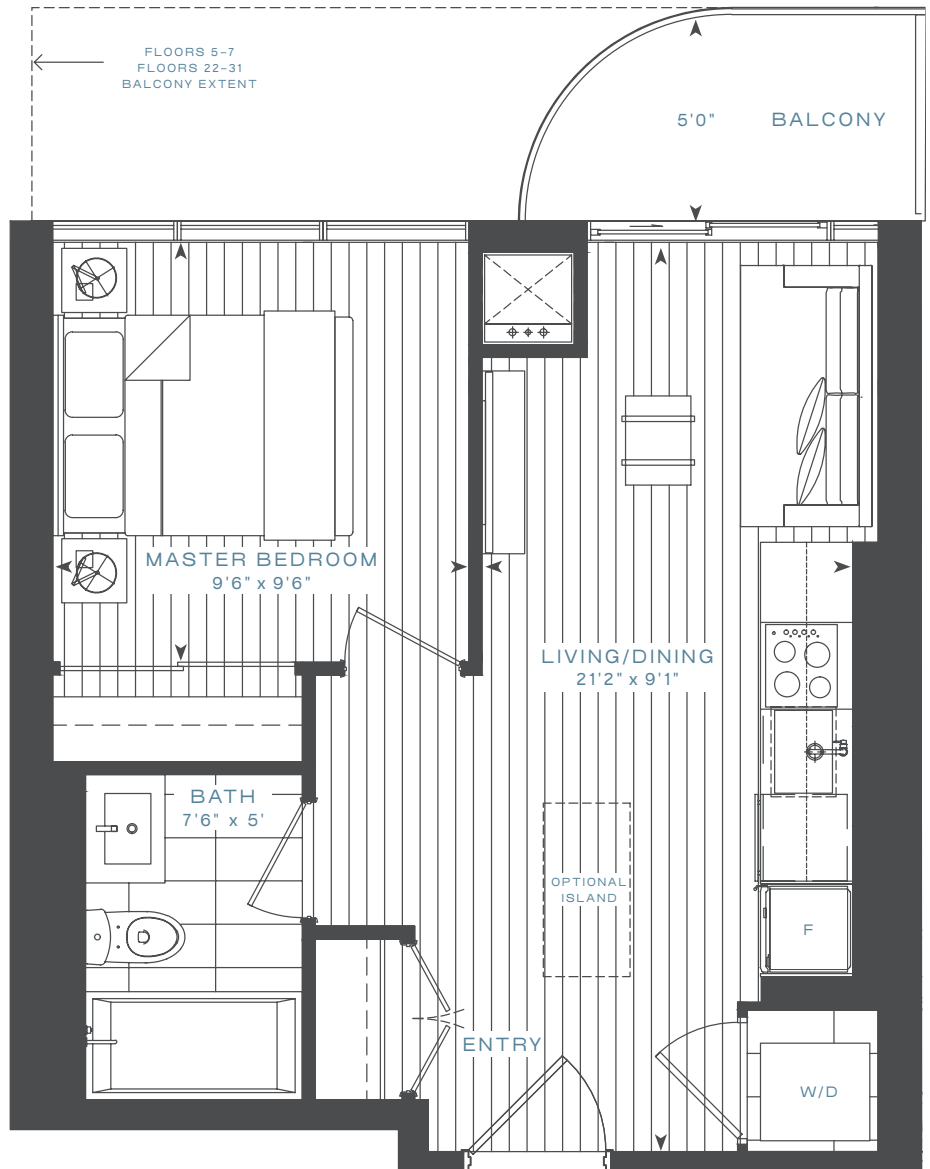

## ONE BEDROOM SUITE

Floors 5-7, 22-30, 31

Living 430 SF  
 Balcony 101 SF  
 Total 531 SF

Floors 8-21

Living 430 SF  
 Balcony 41 SF  
 Total 471 SF

## FEATURES

North View

Unobstructed Views

Balcony (Full Length:  
 5-7, 22-31)

Floors 5-7, 29-30

Floors 8-21

Floors 22-28

Floor 31