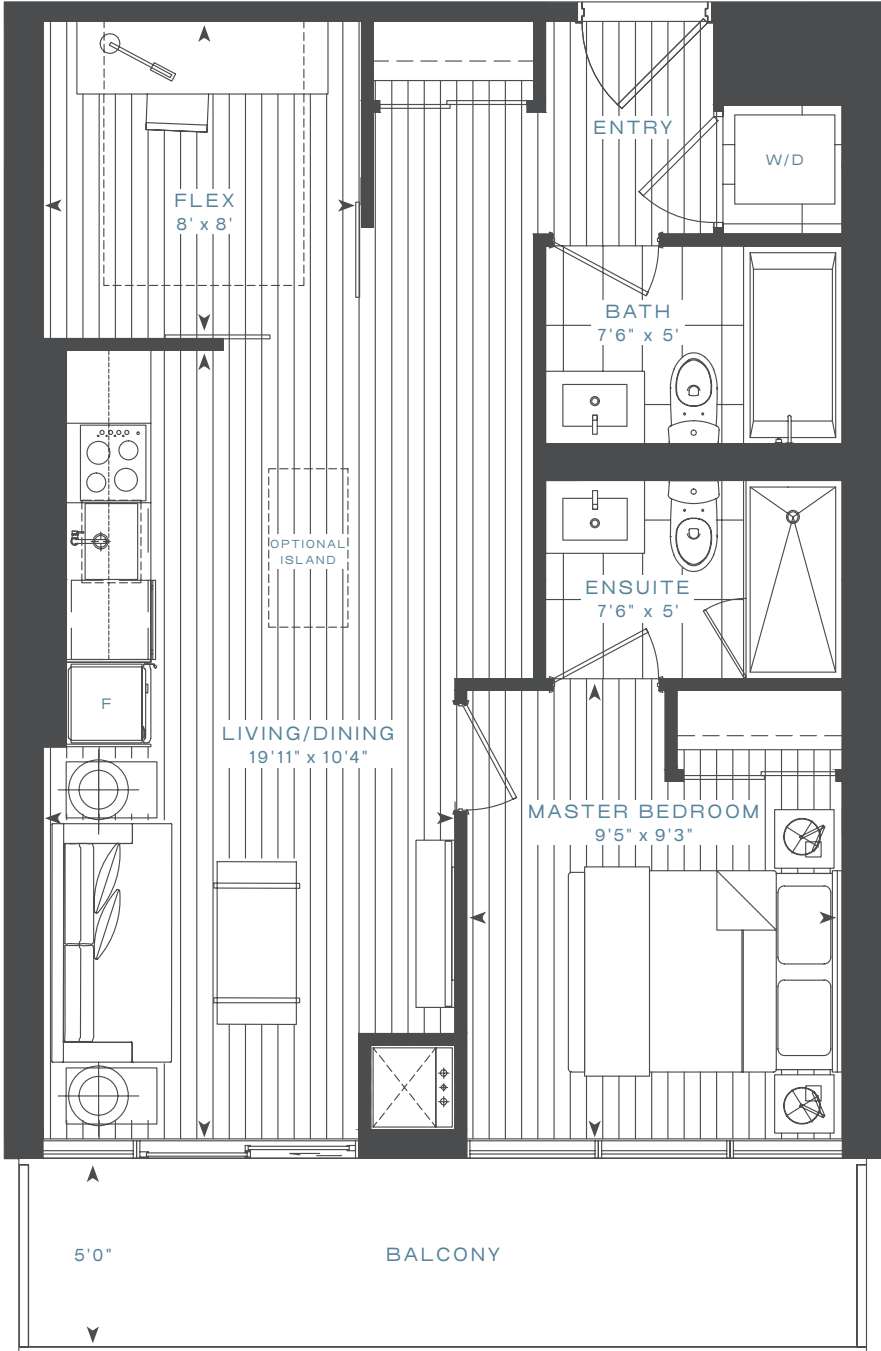

The Capri

ONE BEDROOM + FLEX SUITE

Floors 5-30

Living	625 SF
Balcony	106 SF
Total	731 SF

FEATURES

- South View
- Full Length Balcony
- Two Bathrooms
- Flex Space
- Ensuite

N