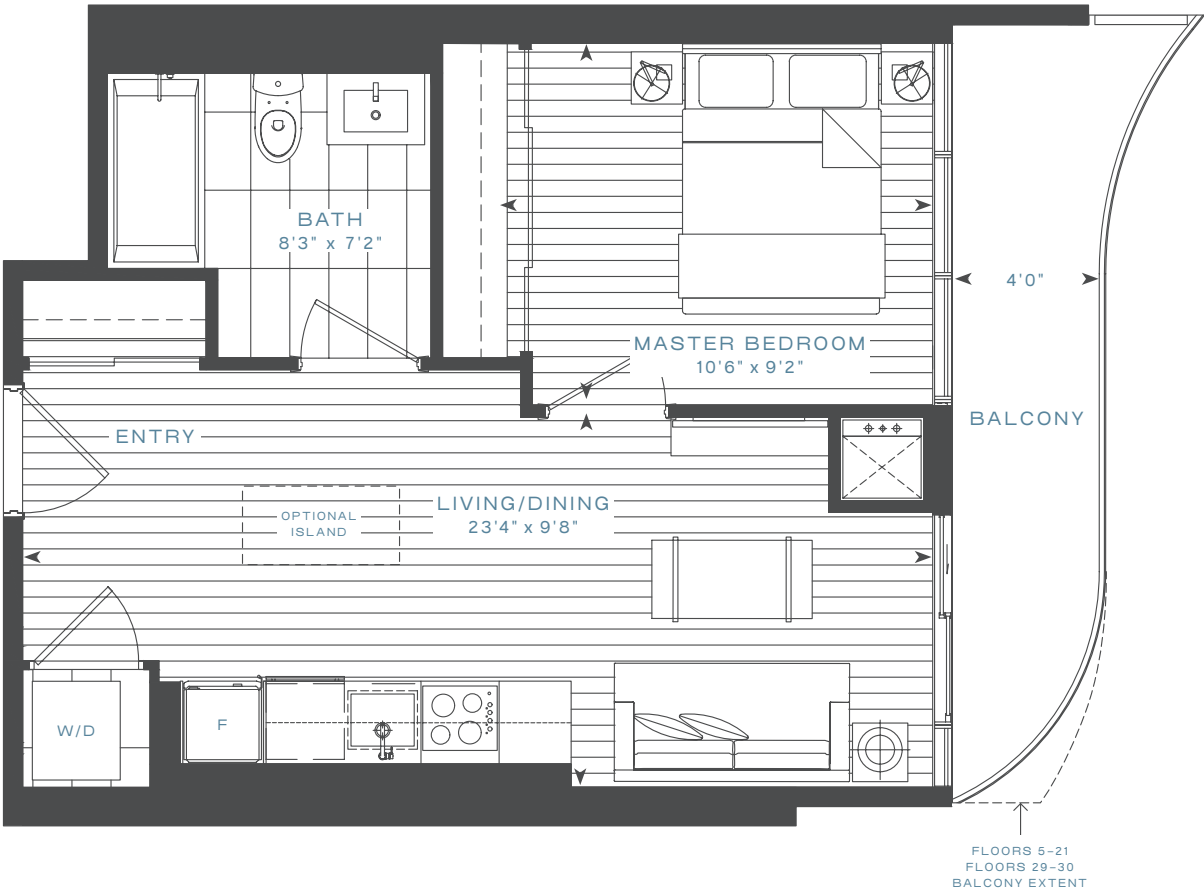

The Bondi

ONE BEDROOM SUITE

Floors 5-21, 29-30

Living 475 SF
Balcony 81 SF
Total 556 SF

Floors 22-28

Living 475 SF
Balcony 78 SF
Total 553 SF

FEATURES

- East View
- South View from Balcony
- Full Length Balcony
- Oversized Bathroom

N