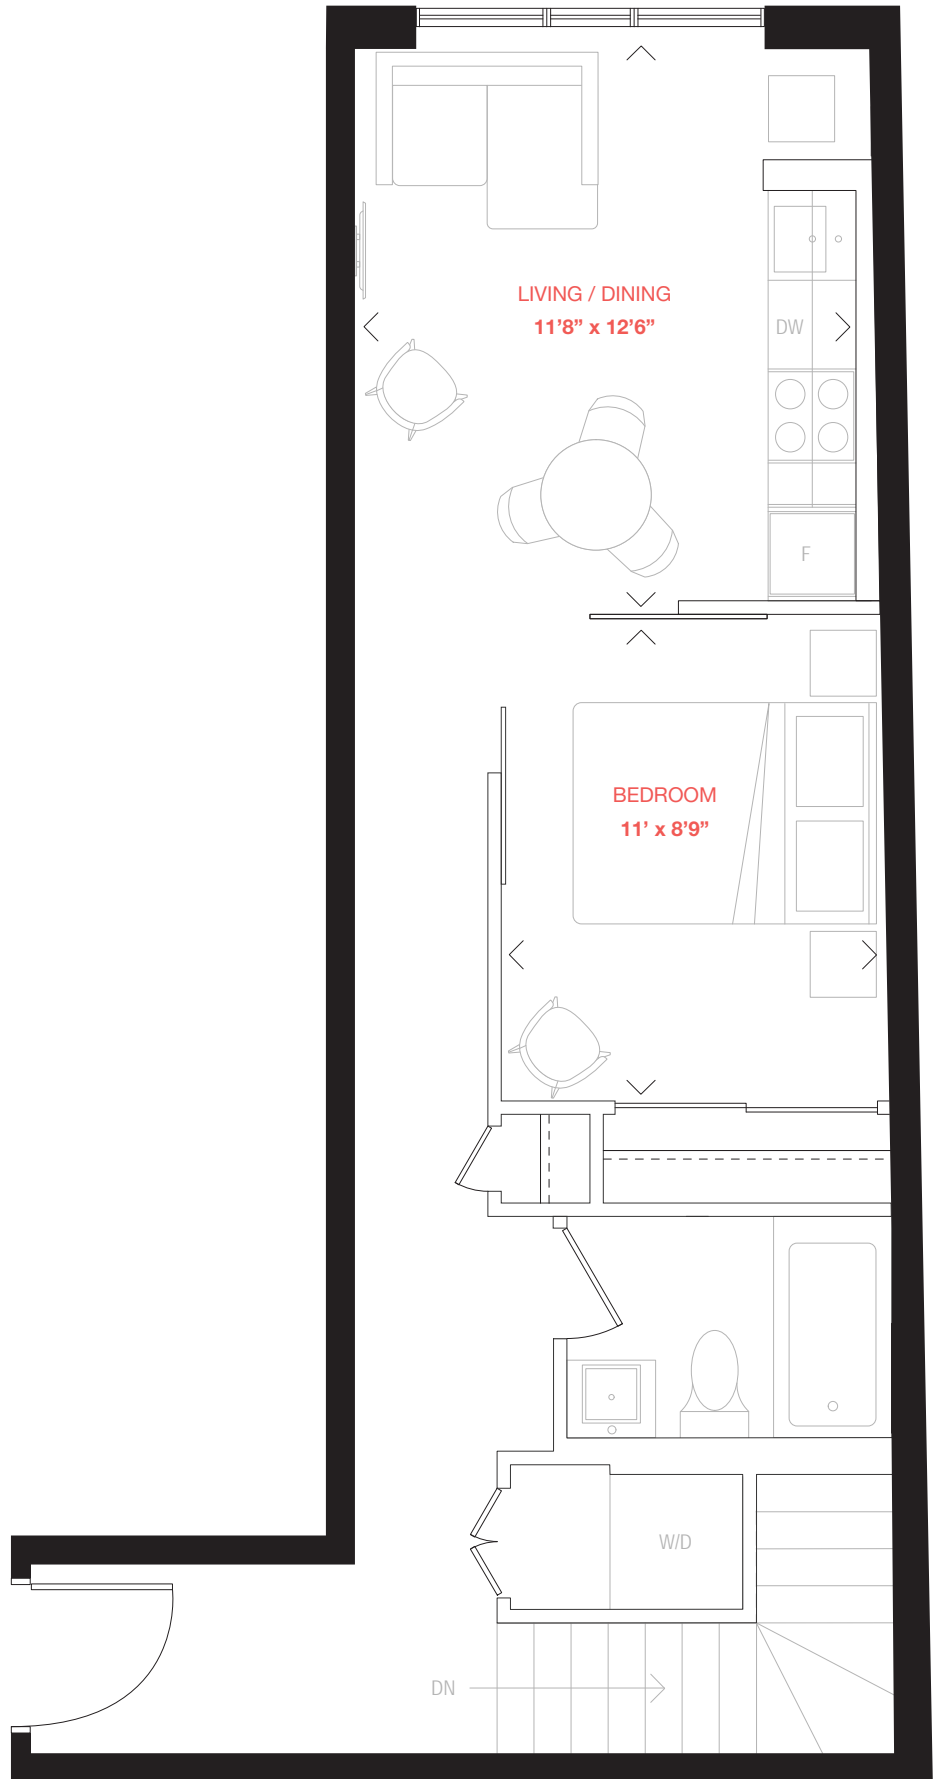

Unit 96 (upper)

Commercial sq.ft: 483

Bedroom(s): Studio

Residential sq.ft: 437

Suite(s): 103

Total sq.ft: 920

KINGSTON RD.

SECOND FLOOR

Unit 97 (upper)

Commercial sq.ft: 555
Residential sq.ft: 484
Total sq.ft: 1,039

Bedroom(s): 1
Suite(s): 104

KINGSTON RD.

SECOND FLOOR

Materials, specifications and floorplans are subject to change without notice. All floorplans have approximate dimensions. Actual usable floor space may vary from the stated floor area. E & OE. Balcony depths vary depending on floor level locations.

Unit 98 (lower)

Commercial sq.ft: 583
Residential sq.ft: 594
Total sq.ft: 1,177

Bedroom(s): 1
Suite(s): 105

GROUND FLOOR

Materials, specifications and floorplans are subject to change without notice. All floorplans have approximate dimensions. Actual usable floor space may vary from the stated floor area. E & OE. Balcony depths vary depending on floor level locations.

Unit 98 (upper)

Commercial sq.ft: 583
Residential sq.ft: 594
Total sq.ft: 1,177

Bedroom(s): 1
Suite(s): 105

KINGSTON RD.

SECOND FLOOR

Materials, specifications and floorplans are subject to change without notice. All floorplans have approximate dimensions. Actual usable floor space may vary from the stated floor area. E & OE. Balcony depths vary depending on floor level locations.