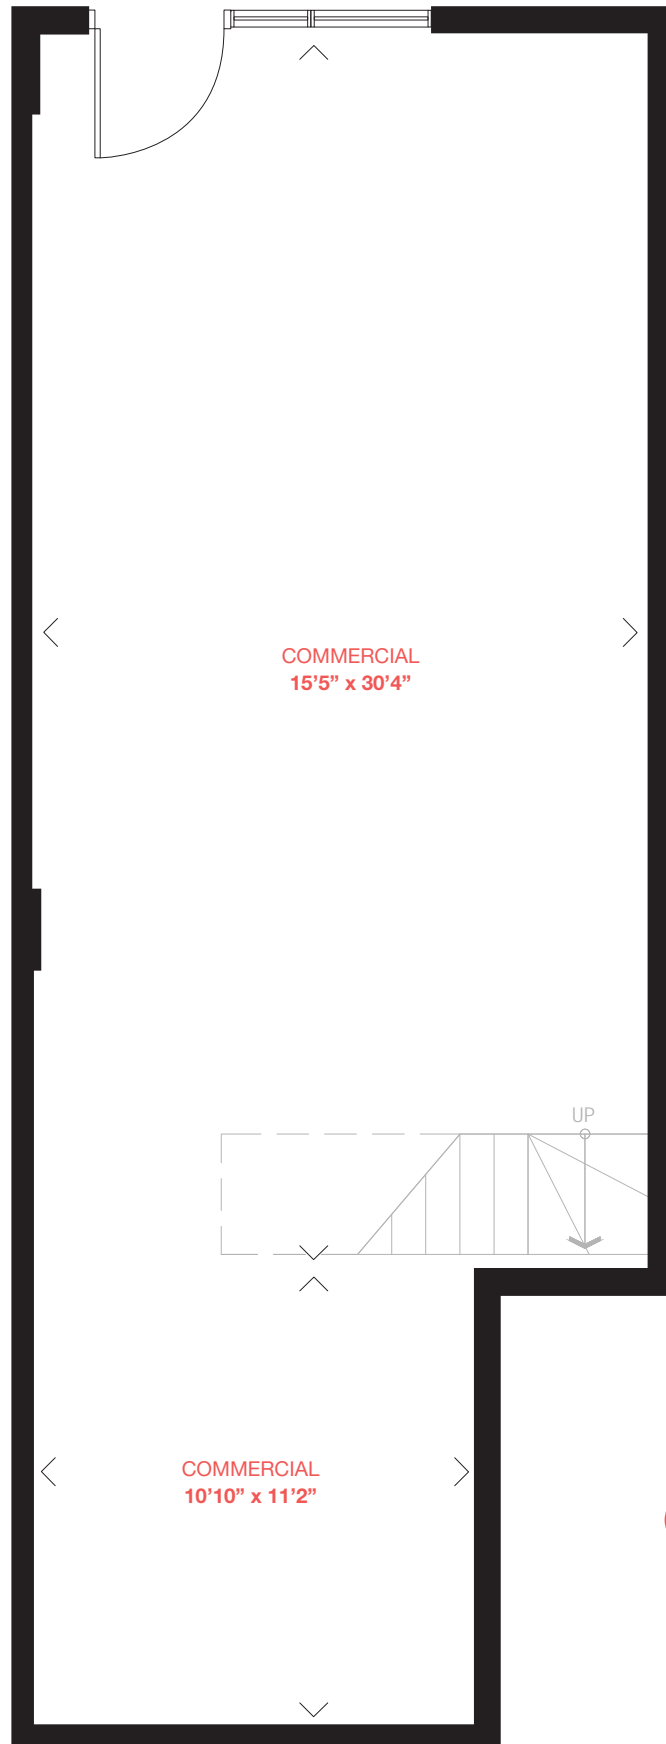

Unit 95 (lower)

Commercial sq.ft: 599
Residential sq.ft: 691
Total sq.ft: 1,290

Bedroom(s): 2
Suite(s): 102

GROUND FLOOR

Materials, specifications and floorplans are subject to change without notice. All floorplans have approximate dimensions. Actual usable floor space may vary from the stated floor area. E & OE. Balcony depths vary depending on floor level locations.