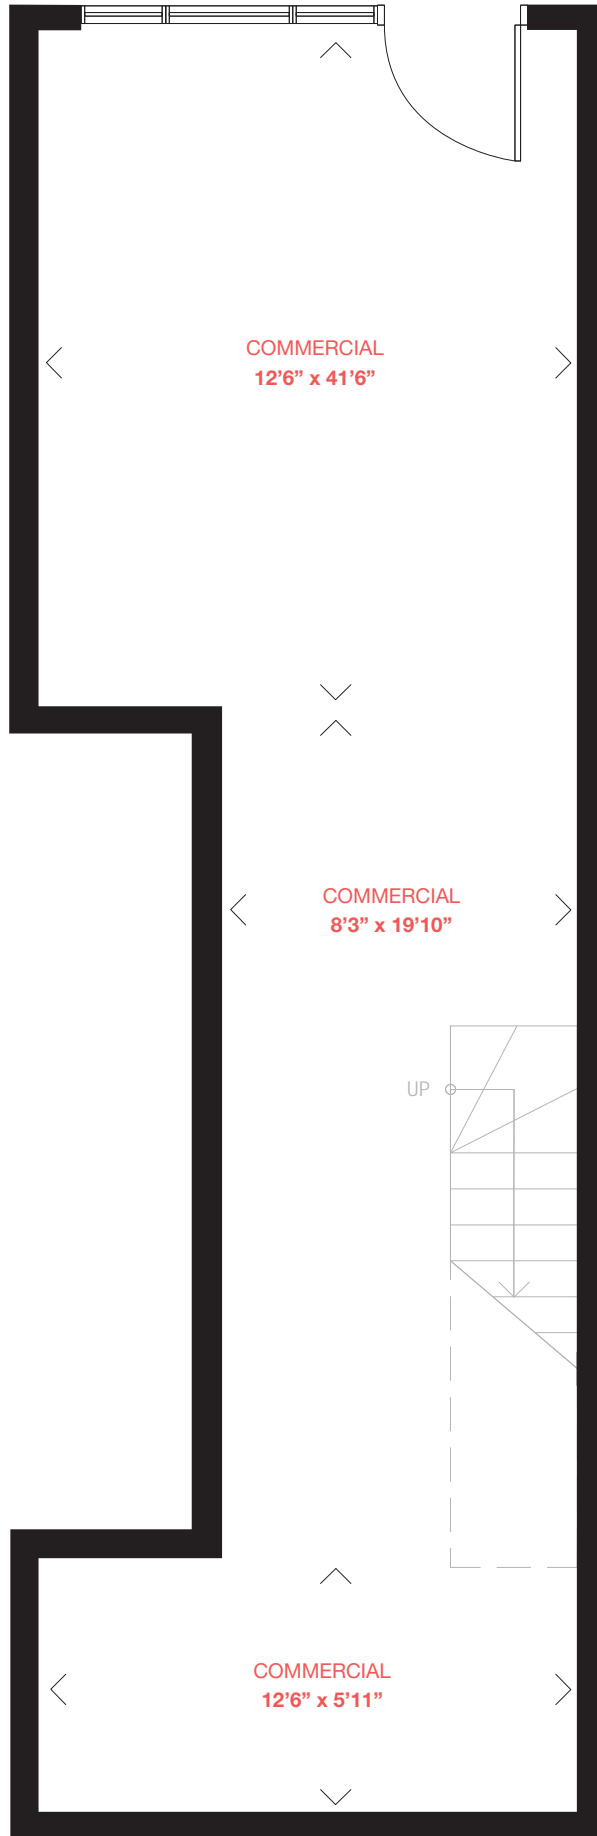

Unit 96 (lower)

Commercial sq.ft: 483

Bedroom(s): Studio

Residential sq.ft: 437

Suite(s): 103

Total sq.ft: 920

GROUND FLOOR

Materials, specifications and floorplans are subject to change without notice. All floorplans have approximate dimensions. Actual usable floor space may vary from the stated floor area. E & OE. Balcony depths vary depending on floor level locations.

Unit 96 (upper)

Commercial sq.ft: 483

Bedroom(s): Studio

Residential sq.ft: 437

Suite(s): 103

Total sq.ft: 920

KINGSTON RD.

SECOND FLOOR

Unit 97 (lower)

Commercial sq.ft: 555
Residential sq.ft: 484
Total sq.ft: 1,039

Bedroom(s): 1
Suite(s): 104

GROUND FLOOR

Materials, specifications and floorplans are subject to change without notice. All floorplans have approximate dimensions. Actual usable floor space may vary from the stated floor area. E & OE. Balcony depths vary depending on floor level locations.

Unit 97 (upper)

Commercial sq.ft: 555
Residential sq.ft: 484
Total sq.ft: 1,039

Bedroom(s): 1
Suite(s): 104

KINGSTON RD.

SECOND FLOOR

Materials, specifications and floorplans are subject to change without notice. All floorplans have approximate dimensions. Actual usable floor space may vary from the stated floor area. E & OE. Balcony depths vary depending on floor level locations.