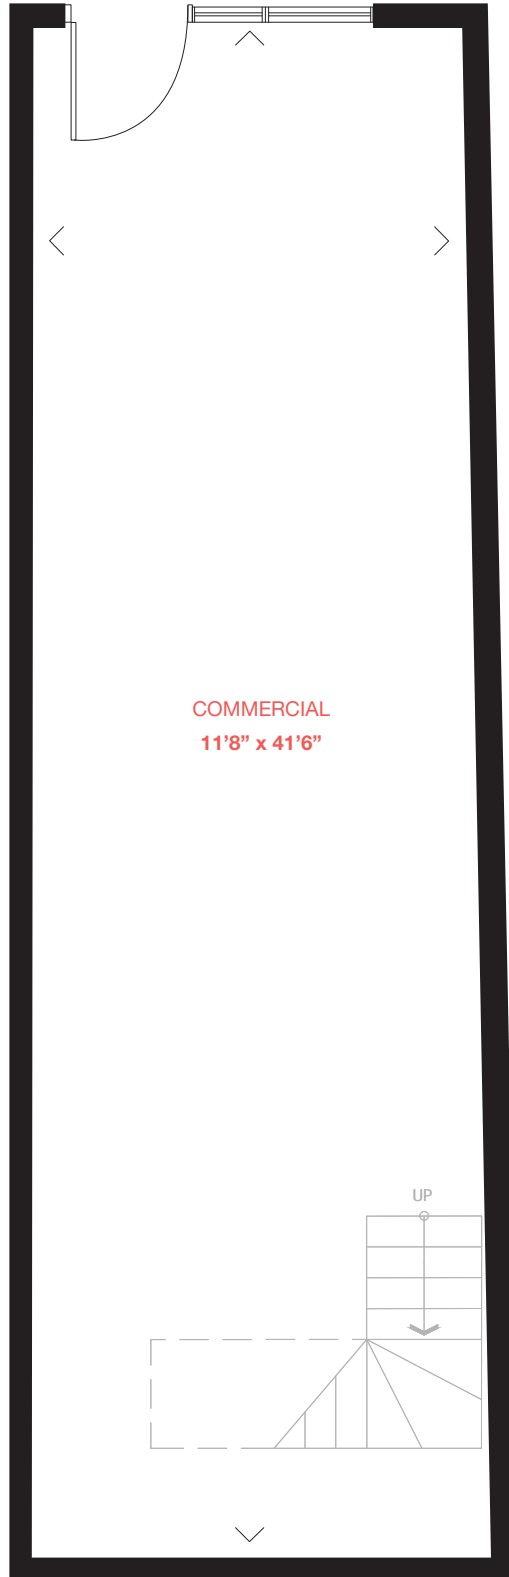

Unit 98 (lower)

Commercial sq.ft: 583
Residential sq.ft: 594
Total sq.ft: 1,177

Bedroom(s): 1
Suite(s): 105

GROUND FLOOR

Materials, specifications and floorplans are subject to change without notice. All floorplans have approximate dimensions. Actual usable floor space may vary from the stated floor area. E & OE. Balcony depths vary depending on floor level locations.