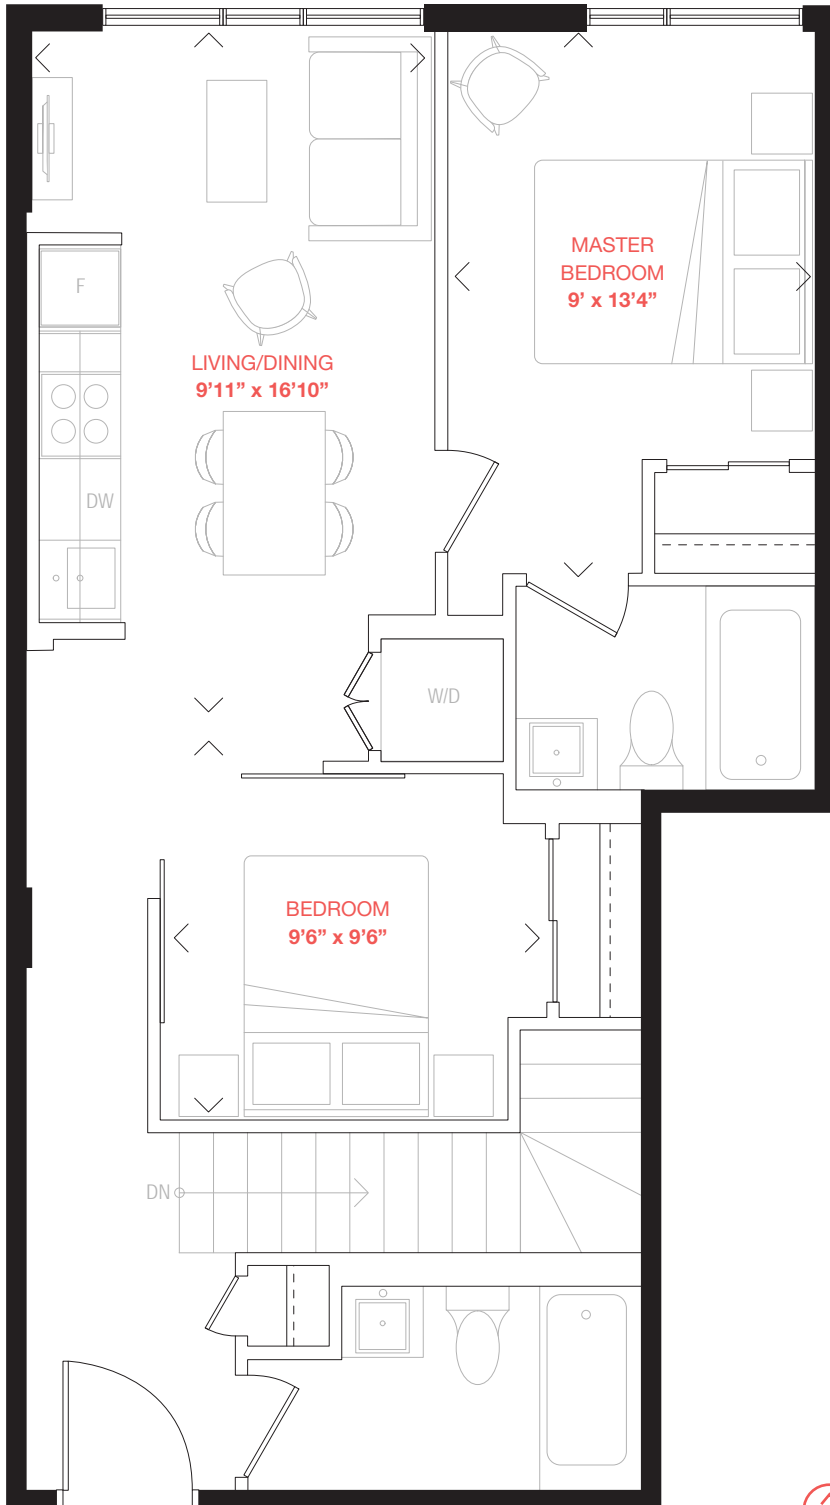

Unit 95 (upper)

Commercial sq.ft: 599
Residential sq.ft: 691
Total sq.ft: 1,290

Bedroom(s): 2
Suite(s): 102

SECOND FLOOR

Materials, specifications and floorplans are subject to change without notice. All floorplans have approximate dimensions. Actual usable floor space may vary from the stated floor area. E & OE. Balcony depths vary depending on floor level locations.