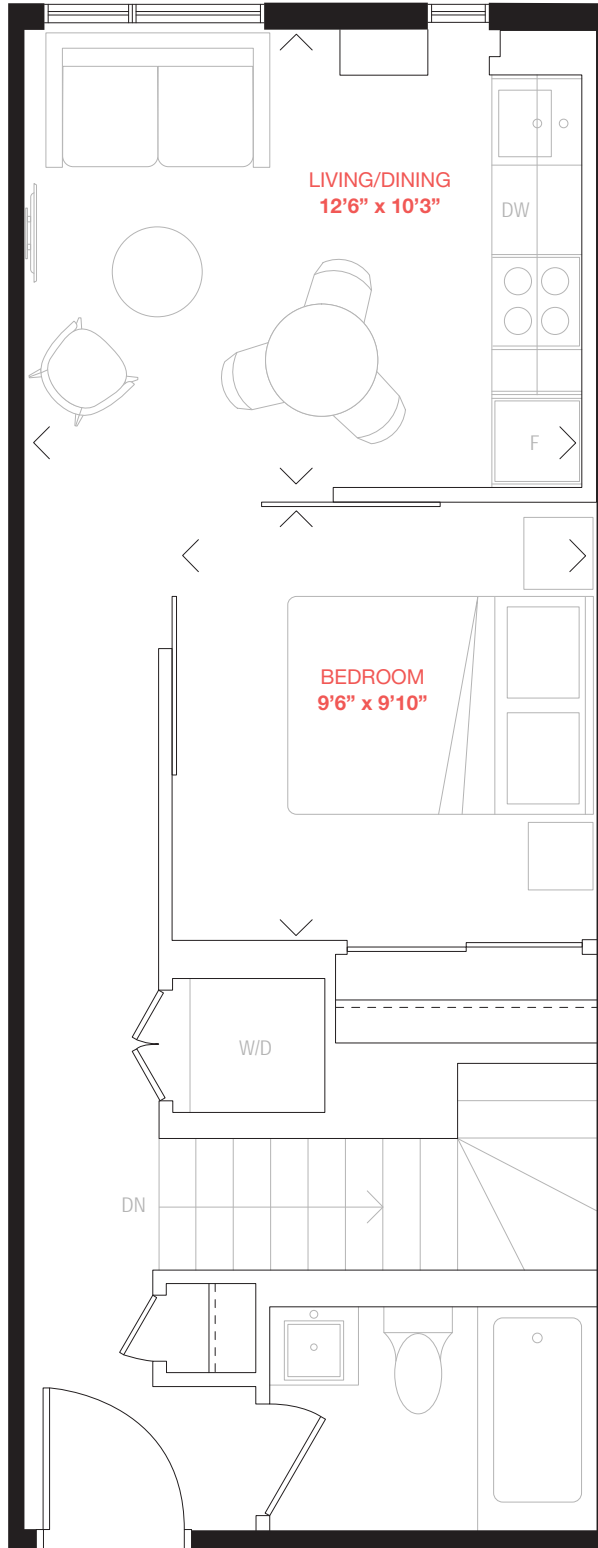

Unit 96 (upper)

Commercial sq.ft: 483

Bedroom(s): Studio

Residential sq.ft: 437

Suite(s): 103

Total sq.ft: 920

KINGSTON RD.

SECOND FLOOR

Materials, specifications and floorplans are subject to change without notice. All floorplans have approximate dimensions. Actual usable floor space may vary from the stated floor area. E & OE. Balcony depths vary depending on floor level locations.

Unit 97 (lower)

Commercial sq.ft: 555
Residential sq.ft: 484
Total sq.ft: 1,039

Bedroom(s): 1
Suite(s): 104

GROUND FLOOR

Materials, specifications and floorplans are subject to change without notice. All floorplans have approximate dimensions. Actual usable floor space may vary from the stated floor area. E & OE. Balcony depths vary depending on floor level locations.

Unit 97 (upper)

Commercial sq.ft: 555
Residential sq.ft: 484
Total sq.ft: 1,039

Bedroom(s): 1
Suite(s): 104

KINGSTON RD.

SECOND FLOOR

Materials, specifications and floorplans are subject to change without notice. All floorplans have approximate dimensions. Actual usable floor space may vary from the stated floor area. E & OE. Balcony depths vary depending on floor level locations.