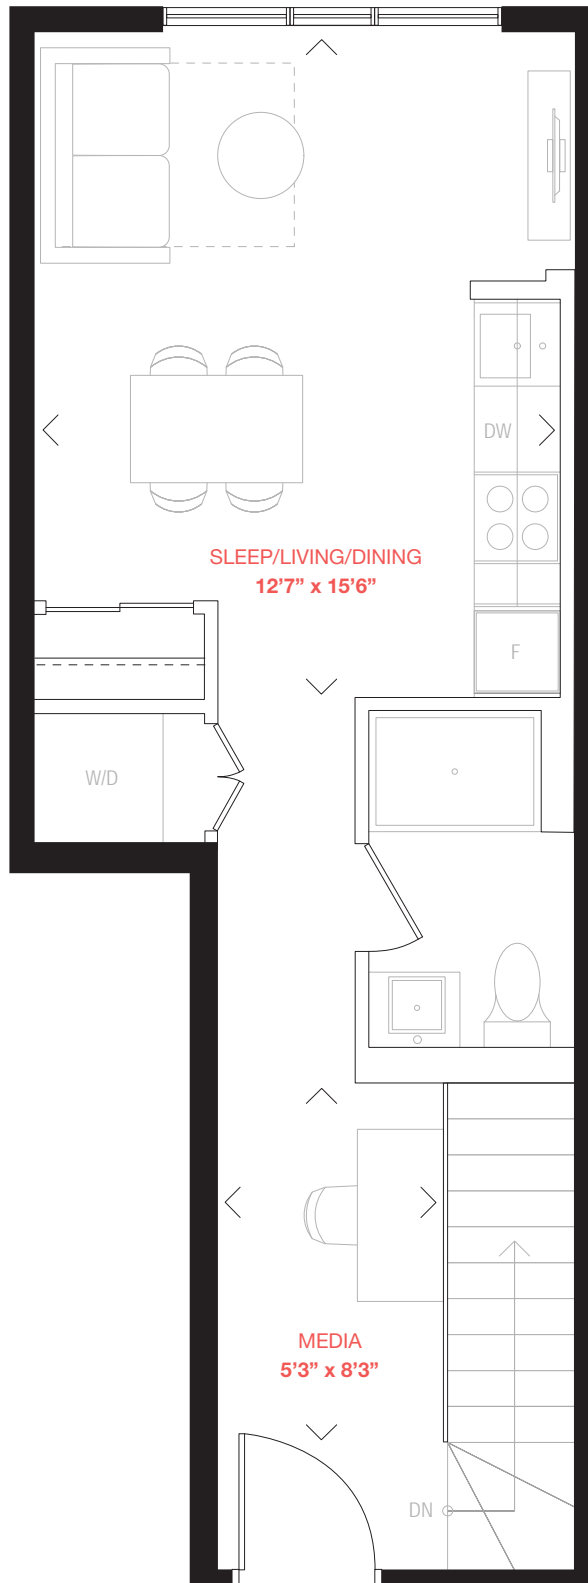

Unit 96 (lower)

Commercial sq.ft: 483

Bedroom(s): Studio

Residential sq.ft: 437

Suite(s): 103

Total sq.ft: 920

GROUND FLOOR

Materials, specifications and floorplans are subject to change without notice. All floorplans have approximate dimensions. Actual usable floor space may vary from the stated floor area. E & OE. Balcony depths vary depending on floor level locations.

Unit 96 (upper)

Commercial sq.ft: 483

Bedroom(s): Studio

Residential sq.ft: 437

Suite(s): 103

Total sq.ft: 920

KINGSTON RD.

SECOND FLOOR

Materials, specifications and floorplans are subject to change without notice. All floorplans have approximate dimensions. Actual usable floor space may vary from the stated floor area. E & OE. Balcony depths vary depending on floor level locations.

Unit 97 (lower)

Commercial sq.ft: 555
Residential sq.ft: 484
Total sq.ft: 1,039

Bedroom(s): 1
Suite(s): 104

GROUND FLOOR

Materials, specifications and floorplans are subject to change without notice. All floorplans have approximate dimensions. Actual usable floor space may vary from the stated floor area. E & OE. Balcony depths vary depending on floor level locations.