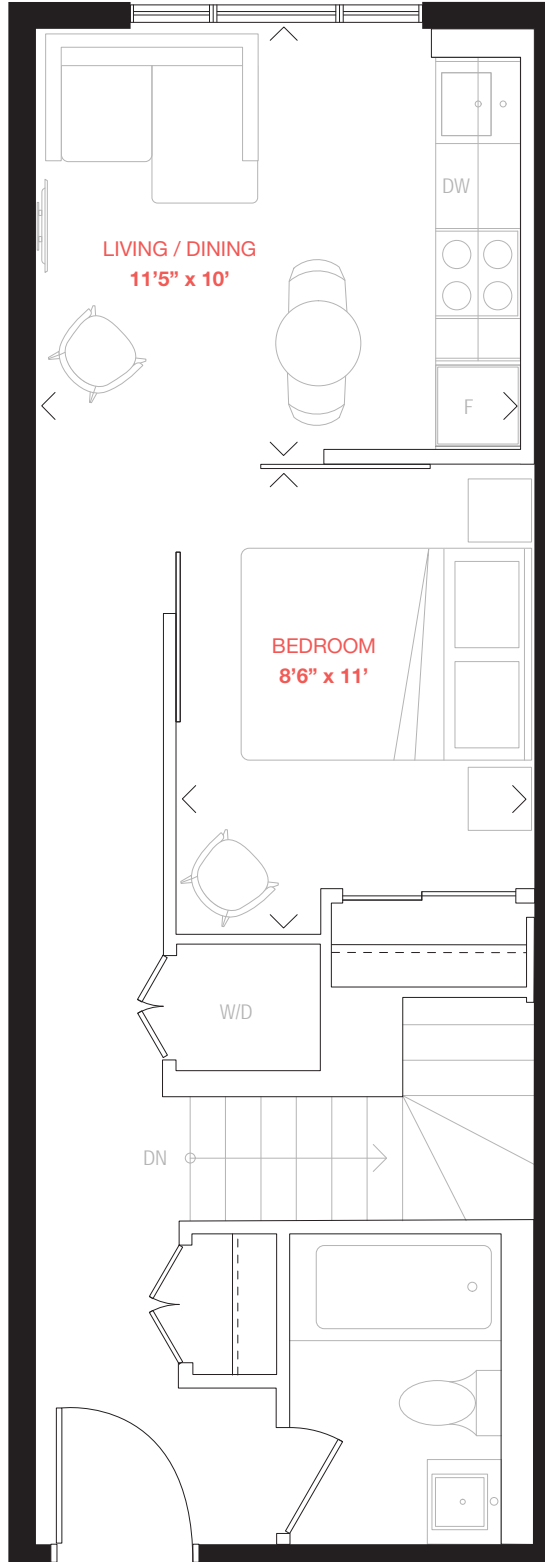

Unit 94 (upper)

Commercial sq.ft: 679   **Bedrooms(s):** 1
Residential sq.ft: 499   **Suite(s):** 101
Total sq.ft: 1,178

SECOND FLOOR

Materials, specifications and floorplans are subject to change without notice. All floorplans have approximate dimensions. Actual usable floor space may vary from the stated floor area. E & OE. Balcony depths vary depending on floor level locations.