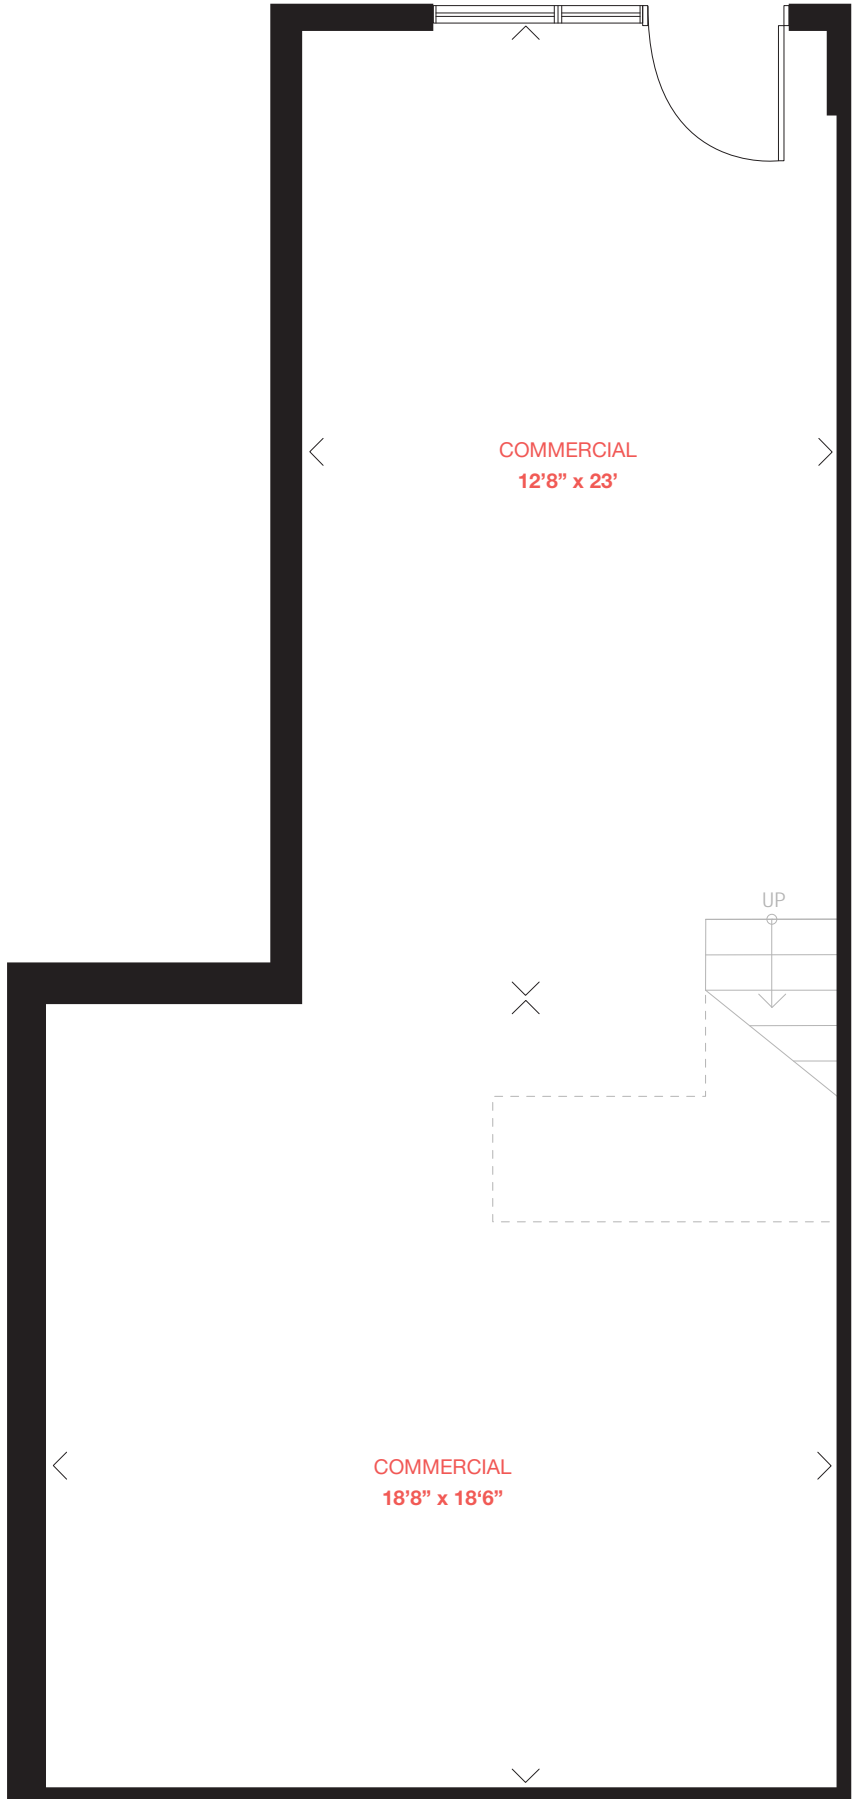

Unit 94 (lower)

Commercial sq.ft: 679   **Bedrooms(s):** 1
Residential sq.ft: 499   **Suite(s):** 101
Total sq.ft: 1,178

GROUND FLOOR

Materials, specifications and floorplans are subject to change without notice. All floorplans have approximate dimensions. Actual usable floor space may vary from the stated floor area. E & OE. Balcony depths vary depending on floor level locations.