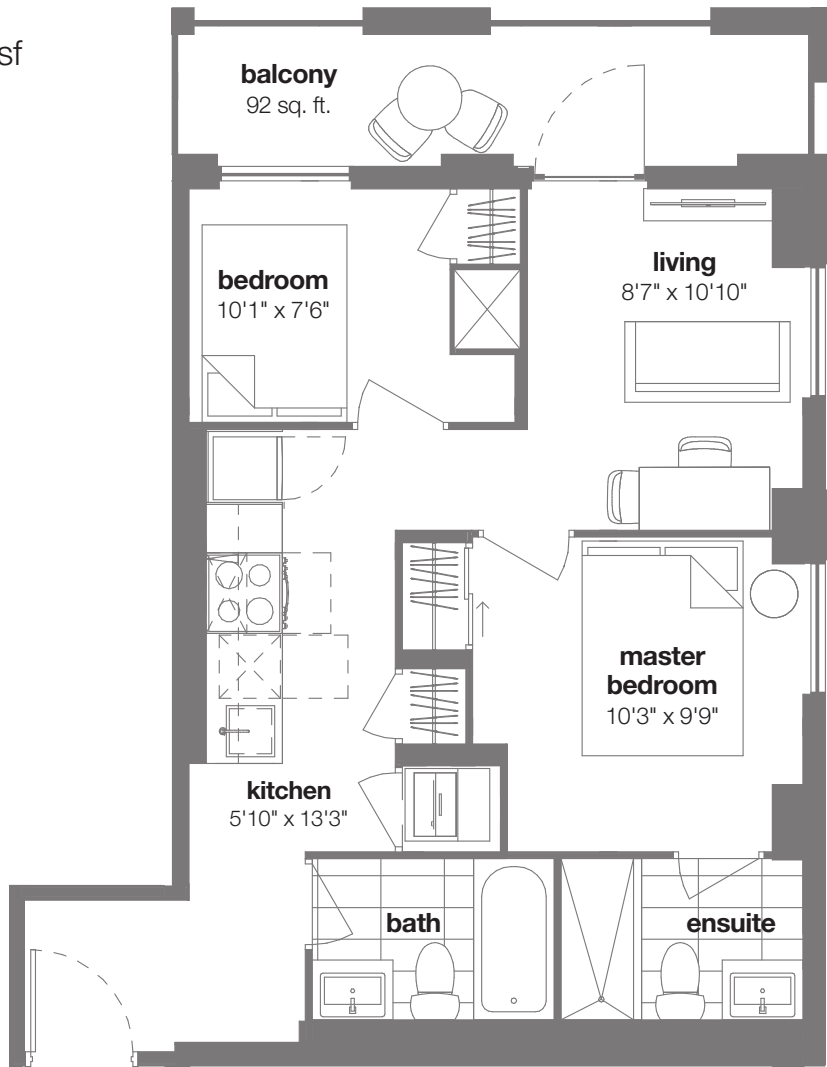

2 bedroom - E1-D - balcony/terrace/patio types

patio
level 1

balcony
90 sq. ft.

balcony
level 3-5

juliet balcony
level 2-11

terrace
108 sq. ft.

terrace
level 3

balcony
113 sq. ft.

balcony
level 3-9

balcony
113 sq. ft.

balcony
level 9, west building

balcony
137 sq. ft.

balcony
level 10

balcony
137 sq. ft.

balcony
level 11

2 bedroom - E8-A

interior living area: 582 sf

balcony: 92 sf

total living area: 674 sf

balcony
level 3-8

nørdic

condos

2 bedroom - E11-A

interior living area: 610 sf

balcony terrace: 166 sf

total living area: 776 sf

balcony
level 3-8

Materials, specifications and floorplans are subject to change without notice. All renderings are artists' conception. All floorplans have approximate dimensions. Actual useable floor space may vary from the stated floor area. E. & O.E. Balcony depths vary depending on floor level locations.