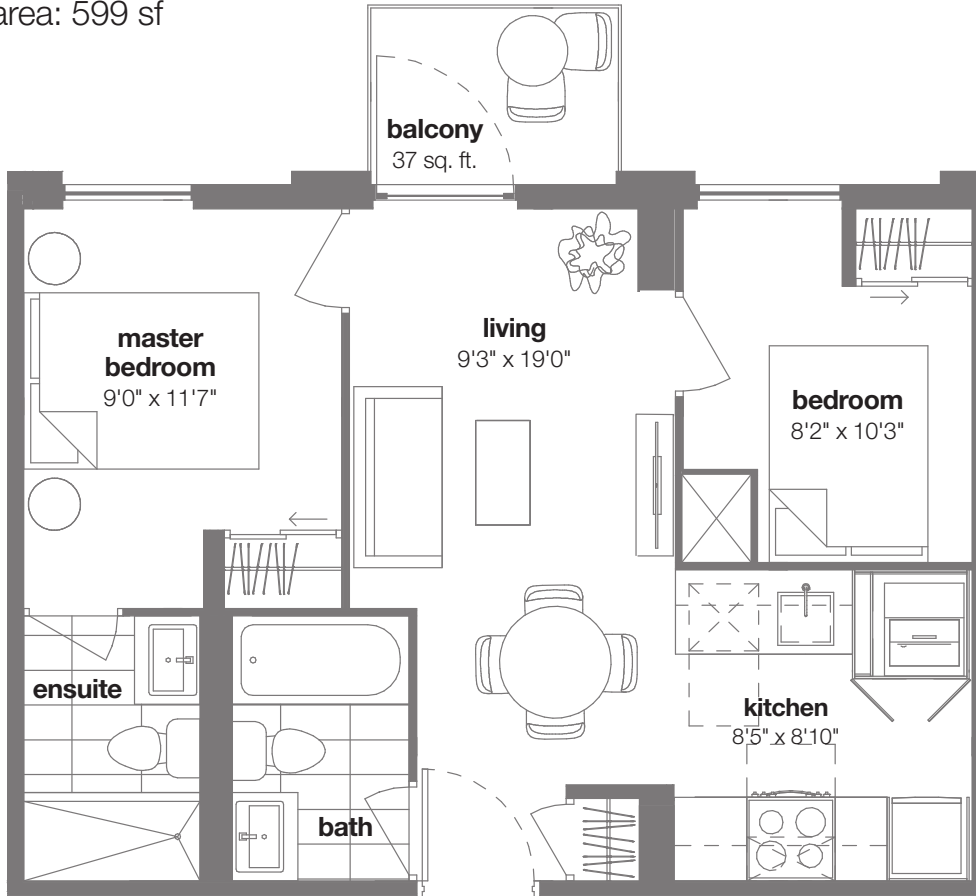

nørdic

condos

2 bedroom - E1-D

interior living area: 562 sf

balcony: 37 sf

total living area: 599 sf

balcony
level 2-12

L1

L3

L5

L9

L2

L4

L6-8

L10-11

L12

Materials, specifications and floorplans are subject to change without notice. All renderings are artists' conception. All floorplans have approximate dimensions. Actual useable floor space may vary from the stated floor area. E. & O.E. Balcony depths vary depending on floor level locations.

2 bedroom - E1-D - balcony/terrace/patio types

patio
level 1

balcony
90 sq. ft.

balcony
level 3-5

juliet balcony
level 2-11

terrace
108 sq. ft.

terrace
level 3

balcony
113 sq. ft.