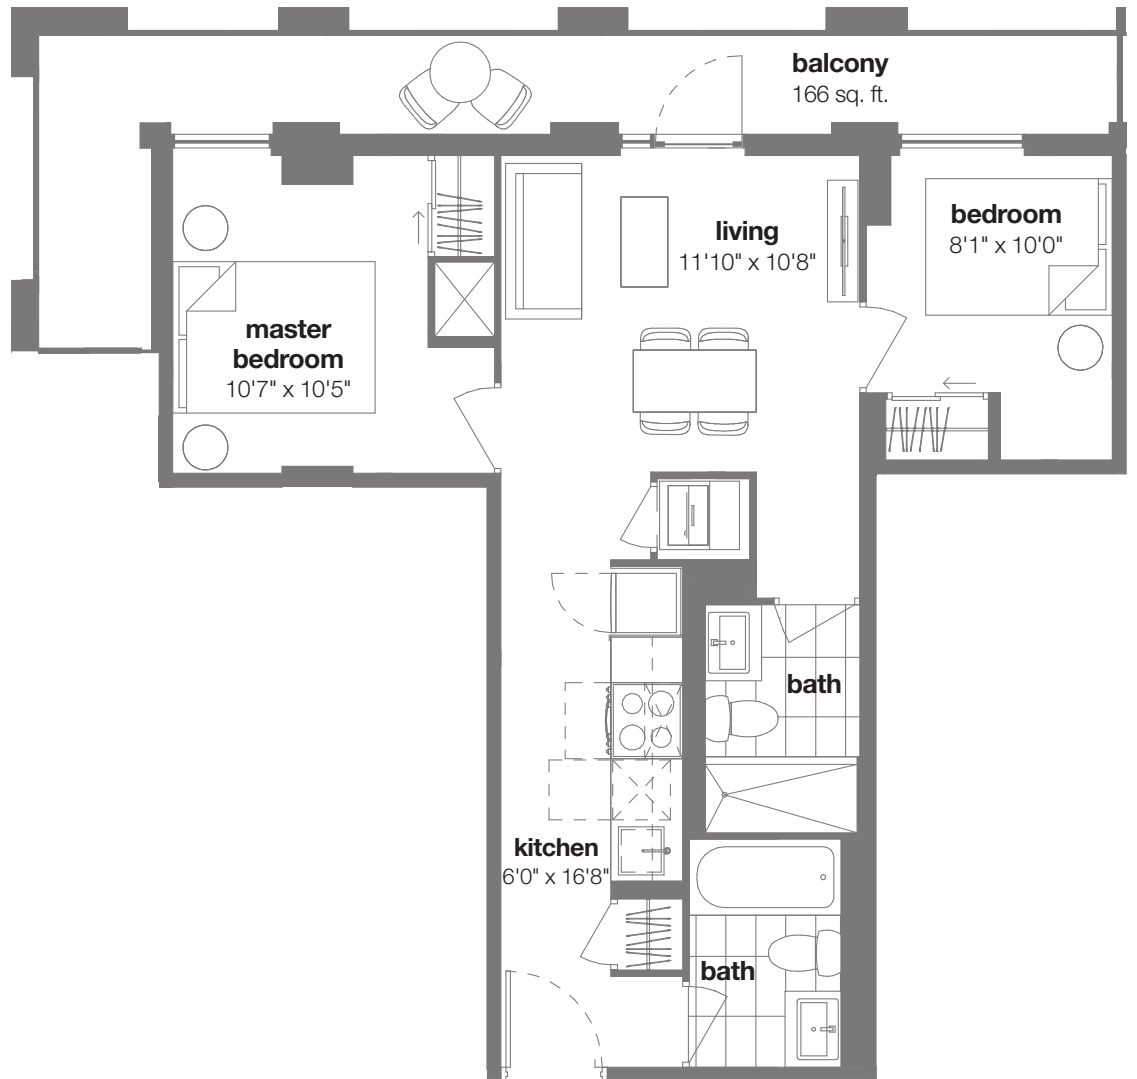

balcony
level 3-9

balcony
113 sq. ft.

balcony
level 9, west building

balcony
137 sq. ft.

balcony
level 10

balcony
137 sq. ft.

balcony
level 11

2 bedroom - E8-A

interior living area: 582 sf

balcony: 92 sf

total living area: 674 sf

balcony
level 3-8

nørdic

condos

2 bedroom - E11-A

interior living area: 610 sf

balcony terrace: 166 sf

total living area: 776 sf

balcony
level 3-8

Materials, specifications and floorplans are subject to change without notice. All renderings are artists' conception. All floorplans have approximate dimensions. Actual useable floor space may vary from the stated floor area. E. & O.E. Balcony depths vary depending on floor level locations.

Materials, specifications and floorplans are subject to change without notice. All renderings are artists' conception. All floorplans have approximate dimensions. Actual useable floor space may vary from the stated floor area. E. & O.E. Balcony depths vary depending on floor level locations.