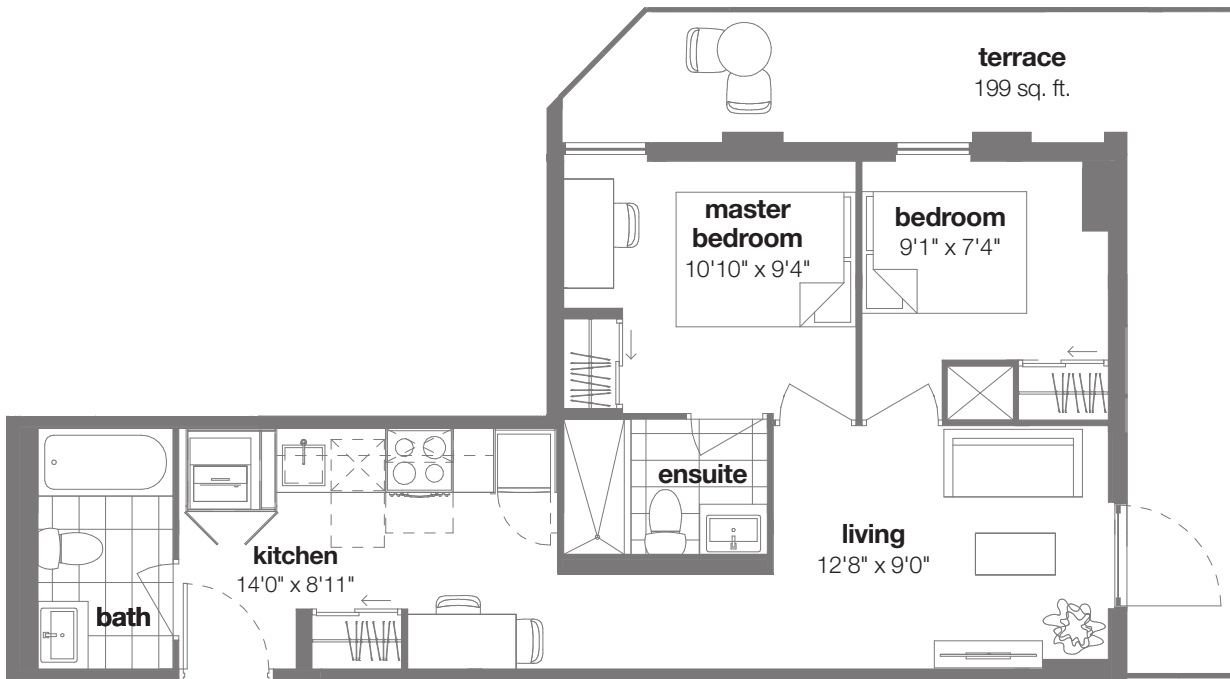

balcony
level 3-9

balcony
113 sq. ft.

balcony
level 9, west building

balcony
137 sq. ft.

balcony
level 10

balcony
137 sq. ft.

balcony
level 11

2 bedroom - E8-A

balcony terrace: 166 sf

total living area: 776 sf

balcony
level 3-8

Materials, specifications and floorplans are subject to change without notice. All renderings are artists' conception. All floorplans have approximate dimensions. Actual useable floor space may vary from the stated floor area. E. & O.E. Balcony depths vary depending on floor level locations.

nørdic

condos

2 bedroom - E12-A

interior living area: 615 sf

terrace: 199 sf

total living area: 814 sf

juliet balcony
level 4-11

terrace
level 3

Materials, specifications and floorplans are subject to change without notice. All renderings are artists' conception. All floorplans have approximate dimensions. Actual useable floor space may vary from the stated floor area. E. & O.E. Balcony depths vary depending on floor level locations.