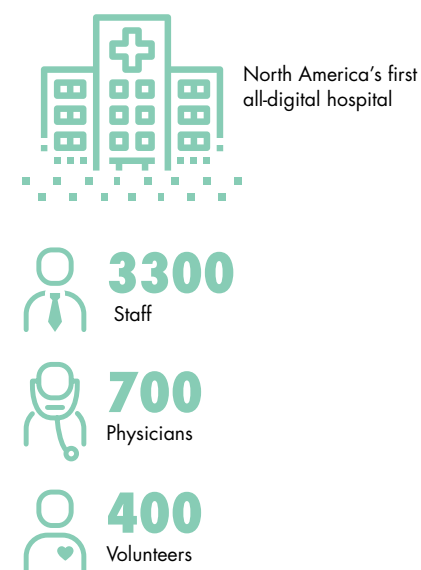

Downsview Landmarks

HUMBER RIVER HOSPITAL