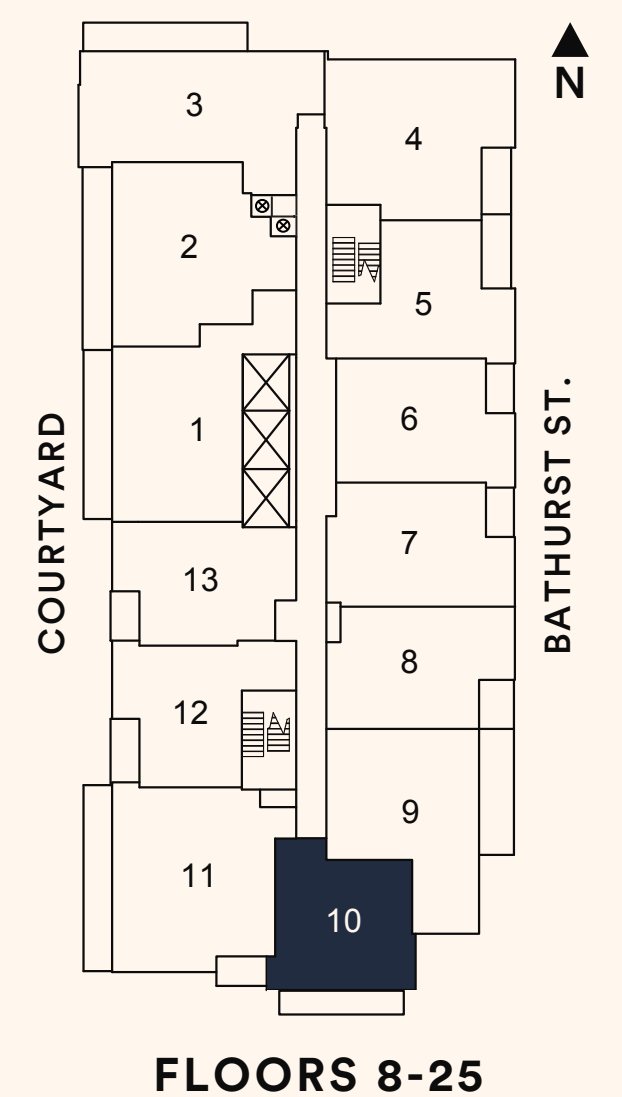

The Franmore

S - 10

ONE BEDROOM

Suite area: 536 sq.ft.

Outdoor area: 96 sq.ft.

Total area: 632 sq.ft.

FLOORS 8-25