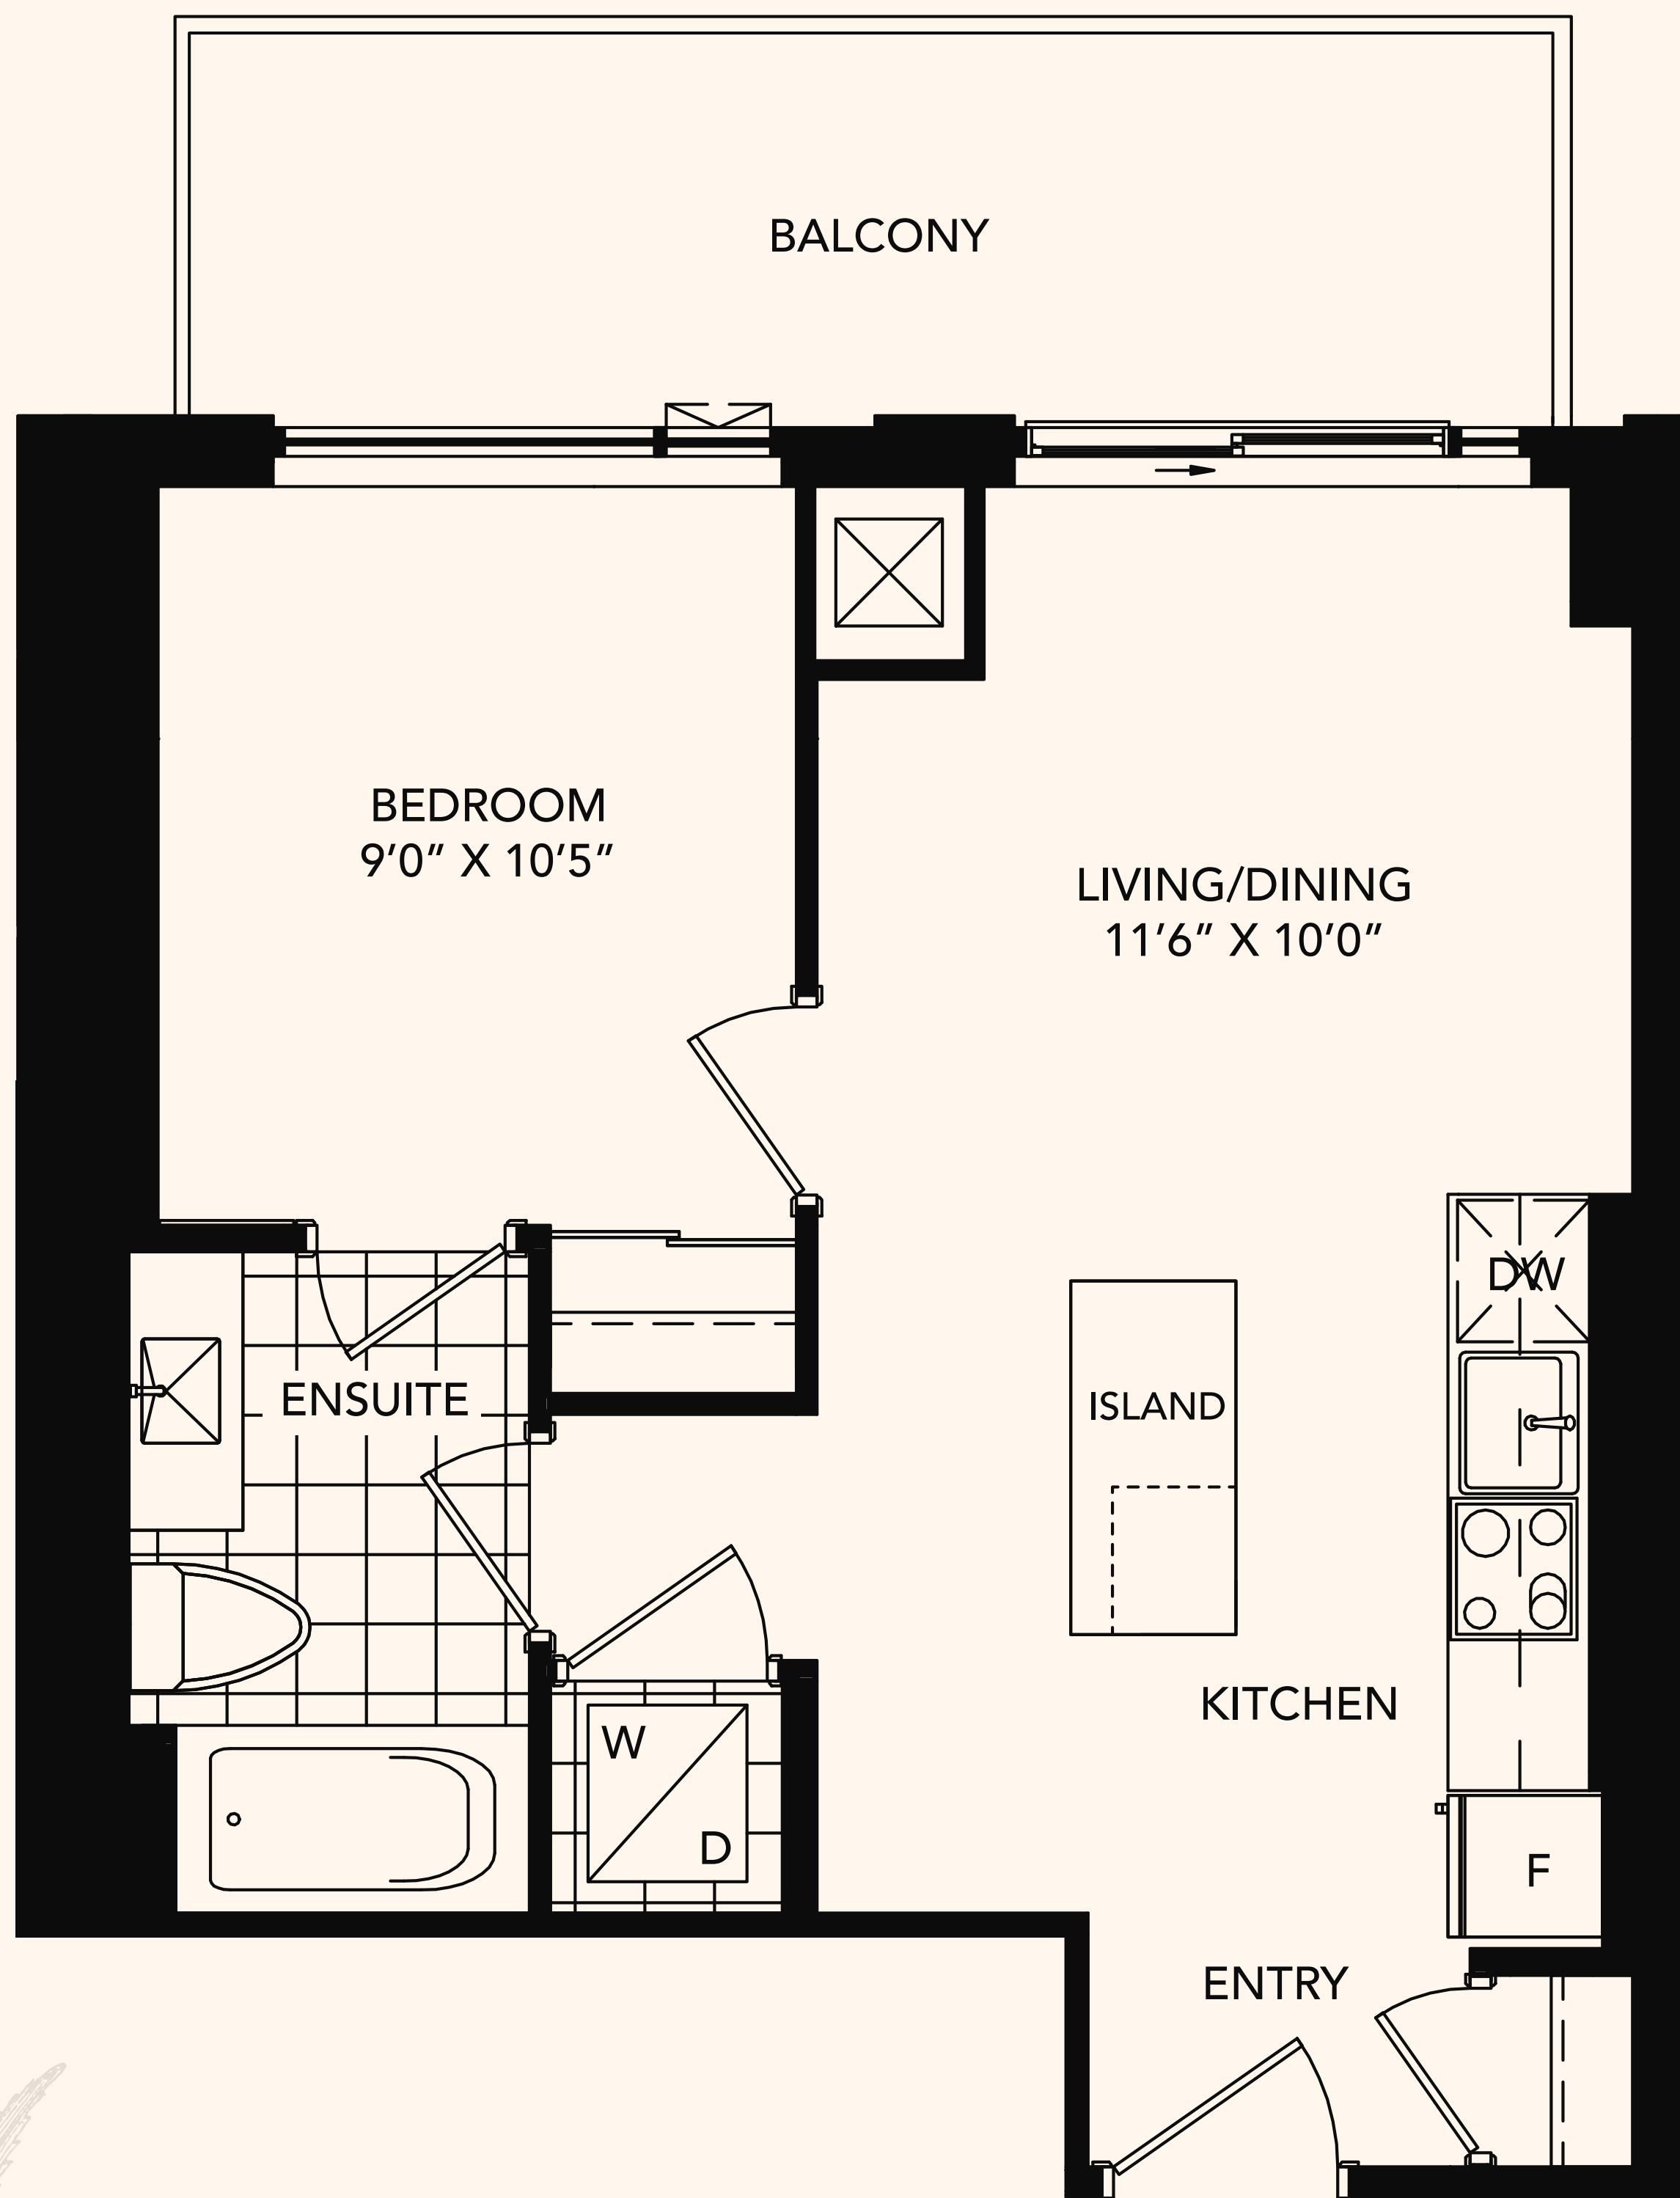

The Franmore

S - 10

ONE BEDROOM

Suite area: 536 sq.ft.

Outdoor area: 96 sq.ft.

Total area: 632 sq.ft.

FLOORS 8-25