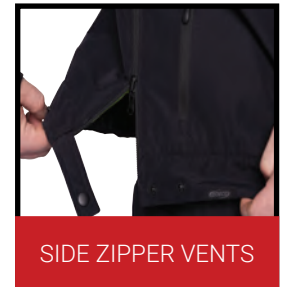

HIVIS REVERSIBLE SOFT SHELL

Poly ripstop shell is fully loaded with features to keep you dry, warm, agile and protected against the elements, reversing to a HiVis microfleece soft shell to provide ANSI certified night time and low light visibility safety.

JOIN THE CONVERSATION

Elbeco quality products are available from Authorized Dealers. Visit www.elbeco.com for a dealer near you.

HiVis Reversible Soft Shell

Features:

- Two way full length nylon zipper
- Dual large lower hand warmer pockets with zipper closures and D-ring
- Side zipper vents with stability tab with adjustable snaps
- HiVis side has heat sealed 3M patterned reflective striping - Certified to ANSI 107-2020 Type P Class 2. Eligible for Homeland Security and Fire Act grant programs as PPE
- Navy side has enlarged upper Concealed-Carry/utility chest pockets with magnet closures
- Hidden zipper access in chest pockets for application of embroidery, heat seal and patches
- Dual low profile utility shoulder straps
- Shirred elastic hem helps lock out wind and cold
- Optional badge tabs, mic loop and name tape included

LARGE HIDDEN UTILITY POCKET

MAGNET POCKET CLOSURES

3M™ PATTERNED STRIPING

MIC LOOP

FLEECE LINED HAND WARMER POCKETS

SIDE ZIPPER VENTS

Fabric Technology:

Visit www.elbeco.com to shop today with a distributor near you or learn more about Elbeco products!

FABRIC FEATURES - NAVY SIDE

100% POLYESTER MINI RIPSTOP
4.0 OZ. / SQUARE YARD
MACHINE WASHABLE

FABRIC FEATURES - HIVIS SIDE

2-WAY STRETCH MICROFLEECE
96% POLYESTER, 4% SPANDEX SHELL
7.6 OZ. / SQUARE YARD
MACHINE WASHABLE