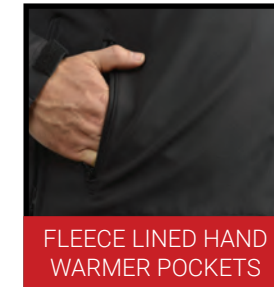

JOIN THE CONVERSATION

Elbeco quality products are available from Authorized Dealers. Visit www.elbeco.com for a dealer near you.

HiVis Reversible Soft Shell

Features:

- Two way full length nylon zipper
- Dual large lower hand warmer pockets with zipper closures and D-ring
- Side zipper vents with stability tab with adjustable snaps
- HiVis side has heat sealed 3M patterned reflective striping - Certified to ANSI 107-2020 Type P Class 2. Eligible for Homeland Security and Fire Act grant programs as PPE
- Navy side has enlarged upper Concealed-Carry/utility chest pockets with magnet closures
- Hidden zipper access in chest pockets for application of embroidery, heat seal and patches
- Dual low profile utility shoulder straps
- Shirred elastic hem helps lock out wind and cold
- Optional badge tabs, mic loop and name tape included

LARGE HIDDEN UTILITY POCKET

MAGNET POCKET CLOSURES

3M™ PATTERNED STRIPING

MIC LOOP

FLEECE LINED HAND WARMER POCKETS

SIDE ZIPPER VENTS

Fabric Technology:

Visit www.elbeco.com to shop today with a distributor near you or learn more about Elbeco products!