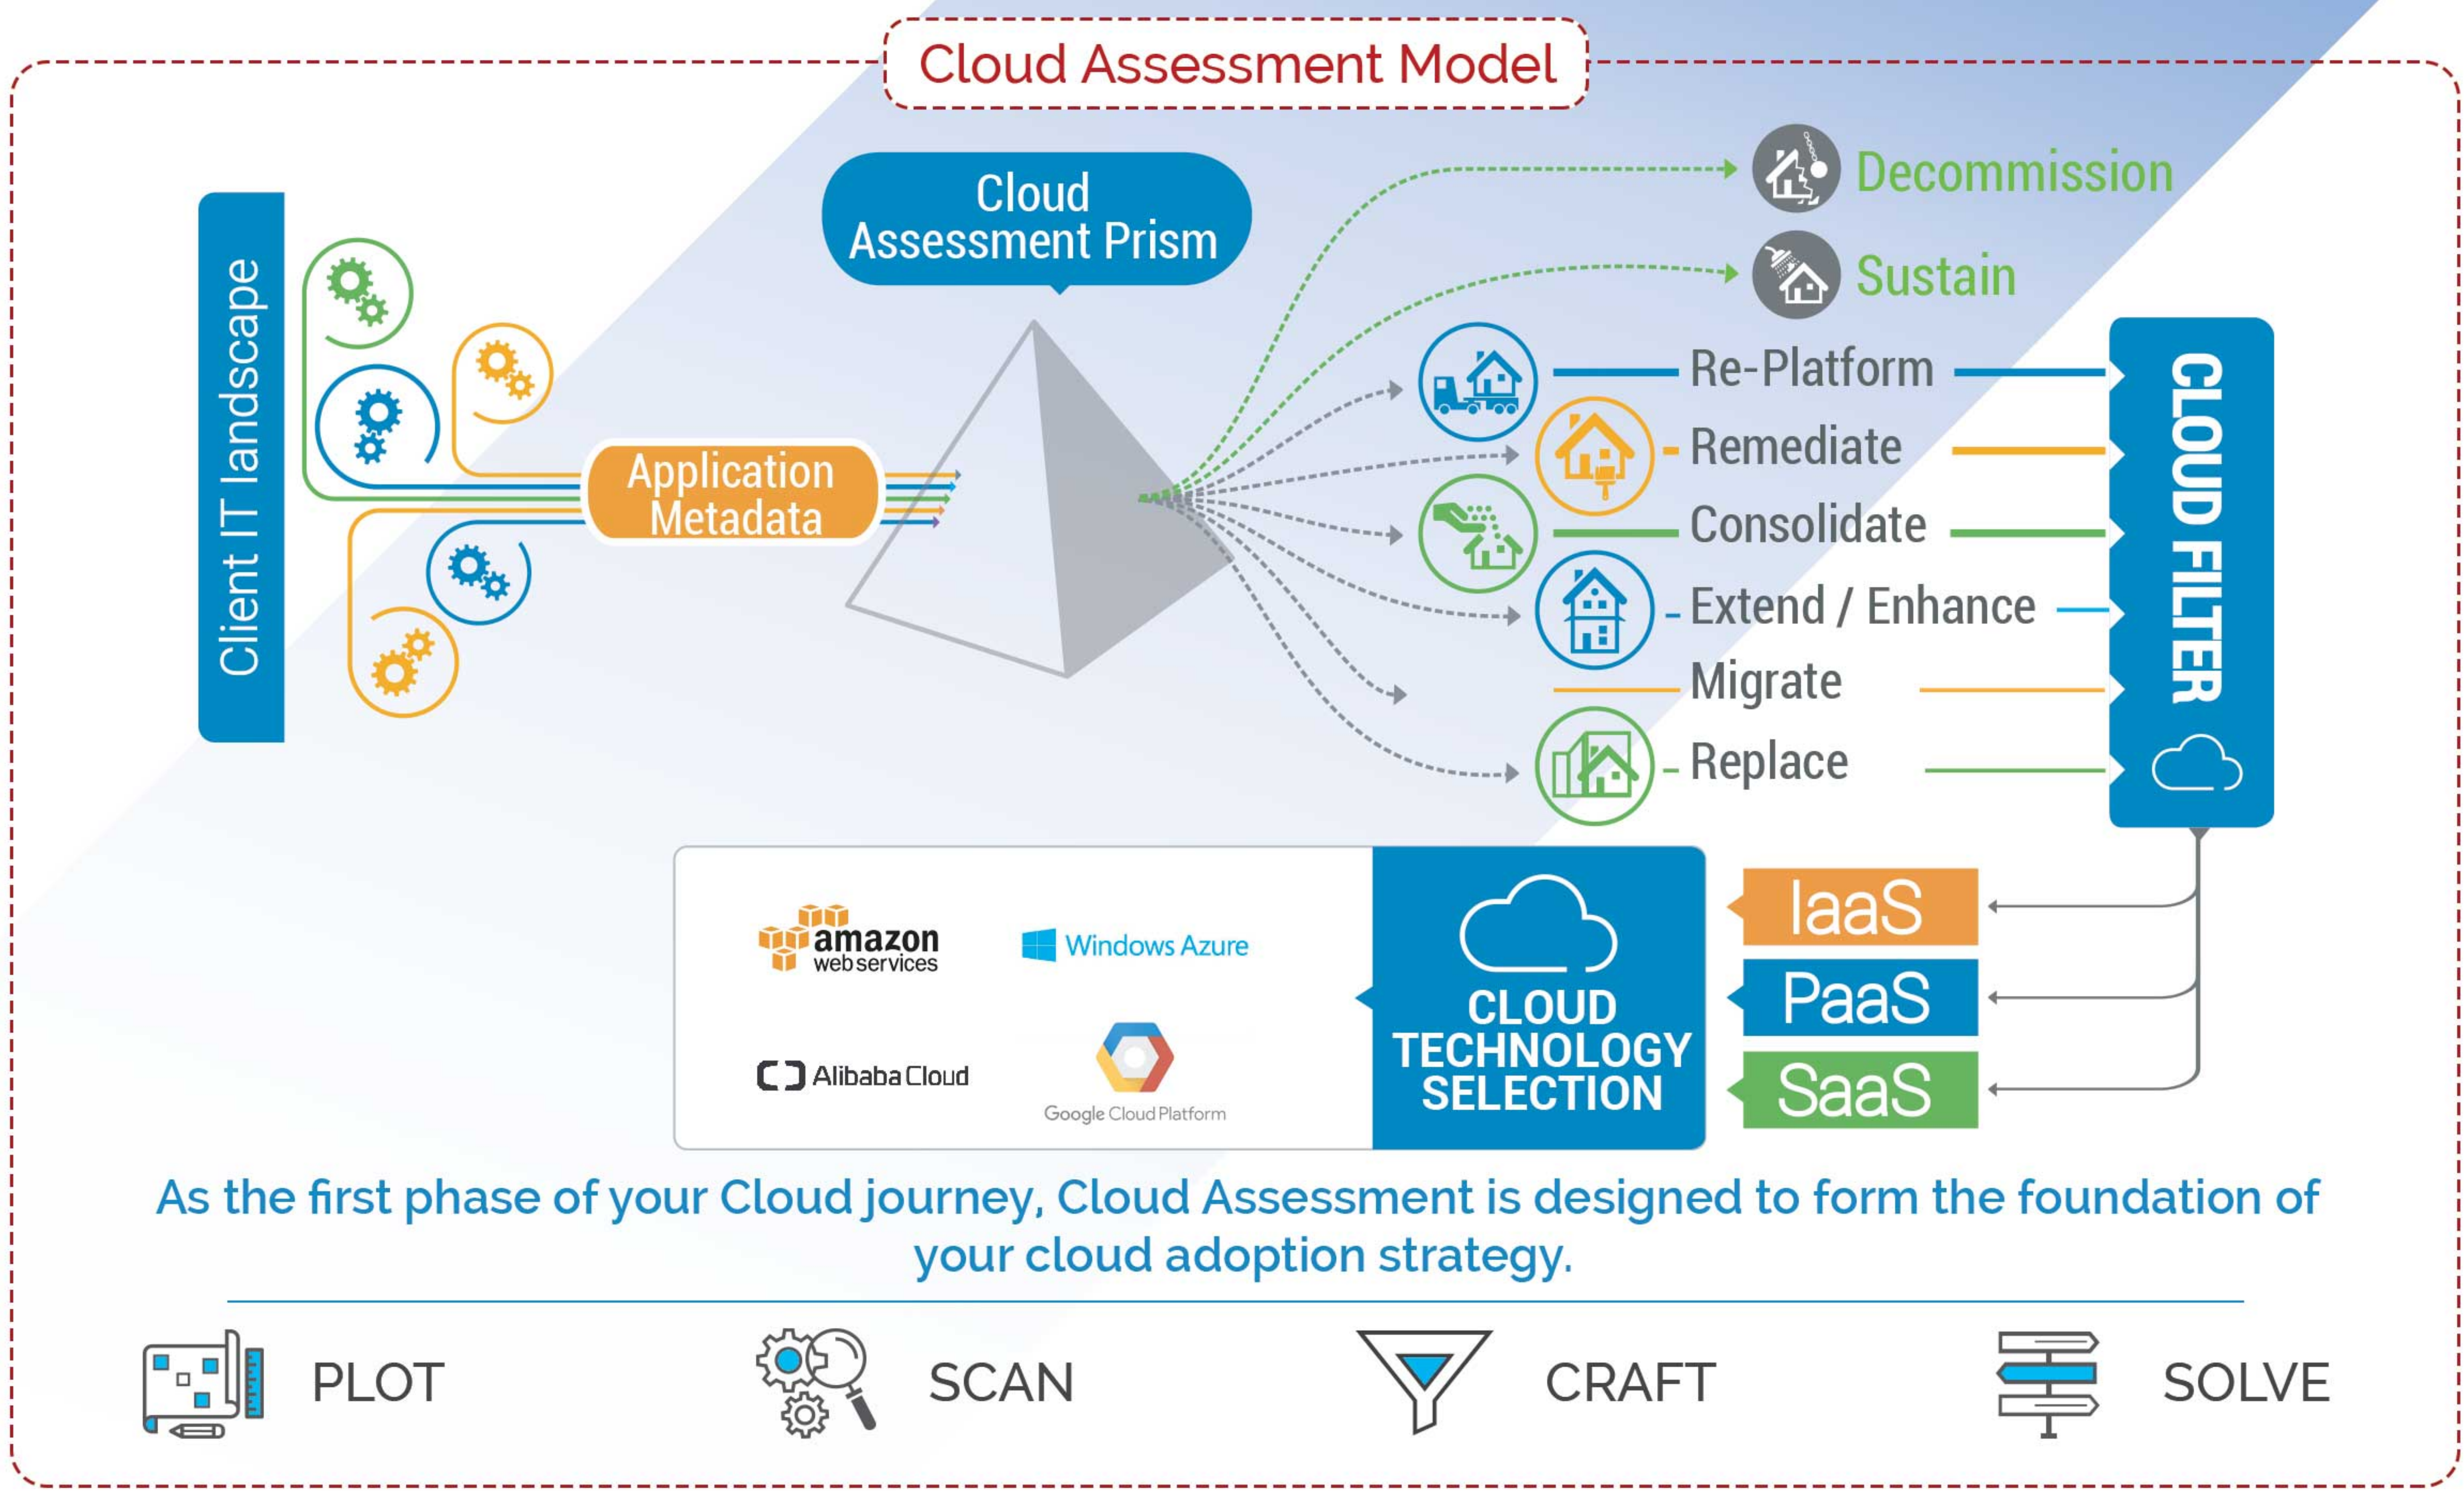

Cloud Assessment Services

Secure Cloud Services for your online business since 1999.

.Reliable .Secure .Speed .Scalable .Manageable .Compliant

Professional Services' Cloud Assessment takes the mystery and uncertainty out of cloud migration and empowers your company.

Steps to a cloud assessment Services

Assess

Plan

Migrate

Validate

Manage

Cloud Assessment Deliverables

End-State Architecture

Business Case

Deployment Roadmap

Stratergies - Simplified and Optimized

Accelerate time to cloud value

Understand the optimal cloud environment

Build your migration plan with precision

Reduce unnecessary costs

Plan capacity to support business needs

Achieve cost clarity & control

Ask for a cloud assessment today

<https://www.xcellhost.cloud/cloudassessment>

As the first phase of your Cloud journey, Cloud Assessment is designed to form the foundation of your cloud adoption strategy.