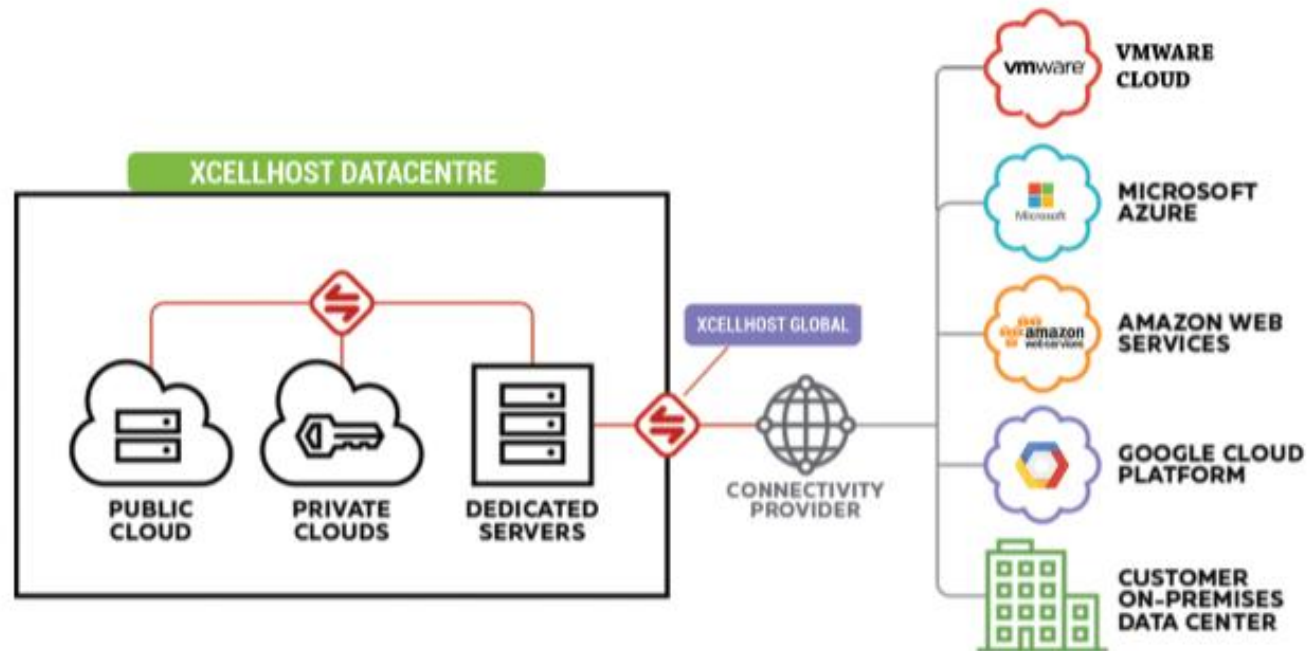

## STRESS FREE SUPPORT ACROSS YOUR CLOUDS

PUBLIC AWS  
+  
ONAPP

PUBLIC AZURE  
+  
AZURE STACK

PUBLIC GOOGLE  
CLOUD

PUBLIC ALIBABA  
CLOUD

VMWARE ENTERPRISE  
CLOUD

Call for a FREE Cloud Consultation

[www.xcellhost.cloud/hybridcloud](http://www.xcellhost.cloud/hybridcloud)

-  Get the flexibility and cost savings which are associated with deploying a Public Cloud.
-  Boost the security and reliability of your company with the Private Cloud.
-  Ideal for growth of companies with ever-changing technology and security needs.
-  SSD and bare metal hardware for high I/O and storage requirements.
-  Maintain the integrity and security standards for all your confidential and compliance data requirements. (SARBOX, HIPAA, PCI, FISMA, GLB)
-  SSD and bare metal hardware for high I/O and storage requirements.
-  Direct Access to our team of experts.
-  Simple Control Panel
-  100% Network Uptime SLA
-  100% Data Center Uptime SLA.
-  Automatic Scale-In and Scale-Out.
-  Redundant Bandwidth and Multiple Gigabit Connectivity Available.