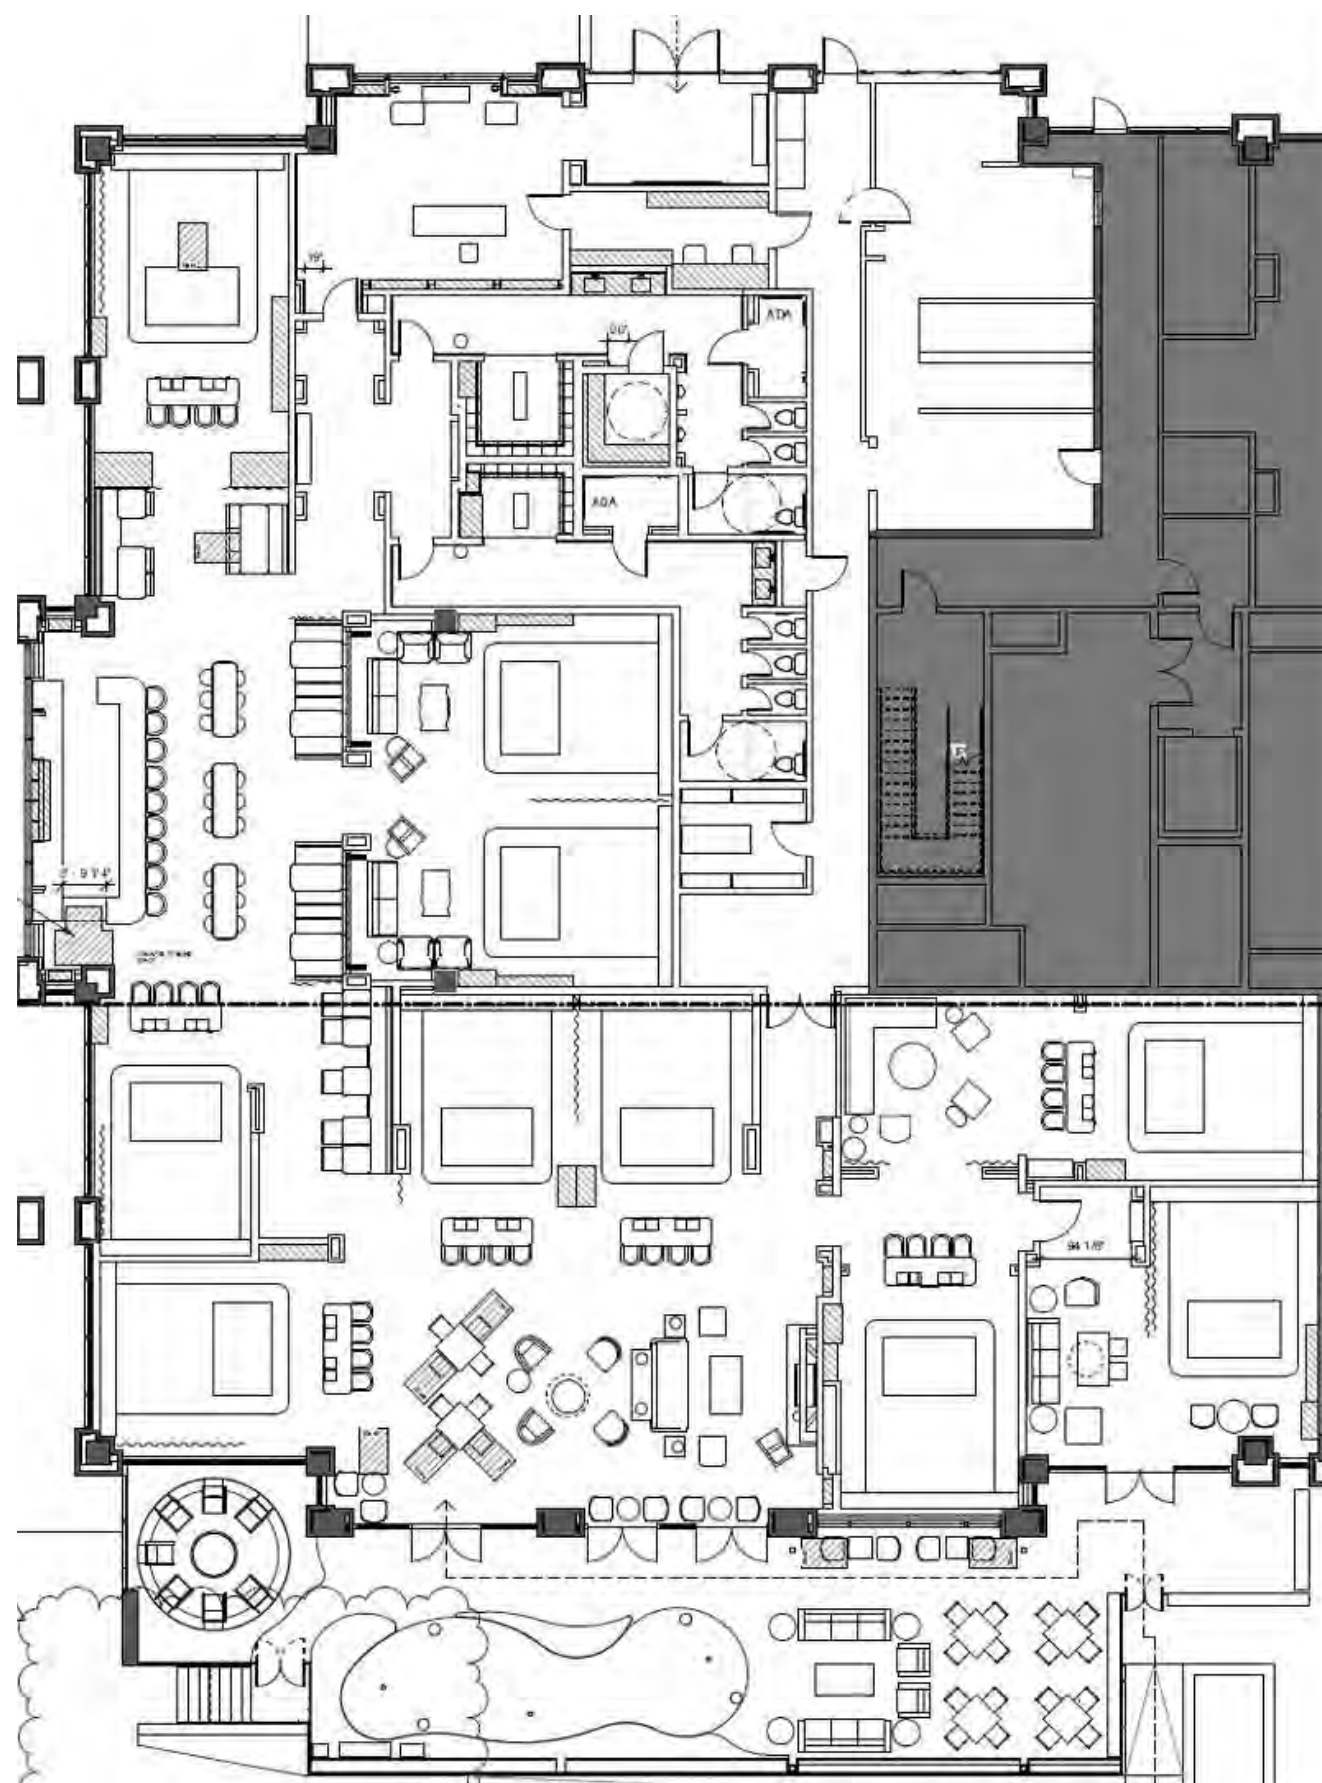

## Two Buckhead Plaza

Located in the heart of Buckhead, our club features a convenient off-street bag drop and valet parking stand. We partnered with ai3, the architecture and design firm behind several of Atlanta's most admired and sought-after restaurants to help lay out the space. The club spans roughly 12,000 square feet and includes a large patio that looks out onto Peachtree Road, diagonal from burger restaurant Shake Shack and next door to King + Duke.