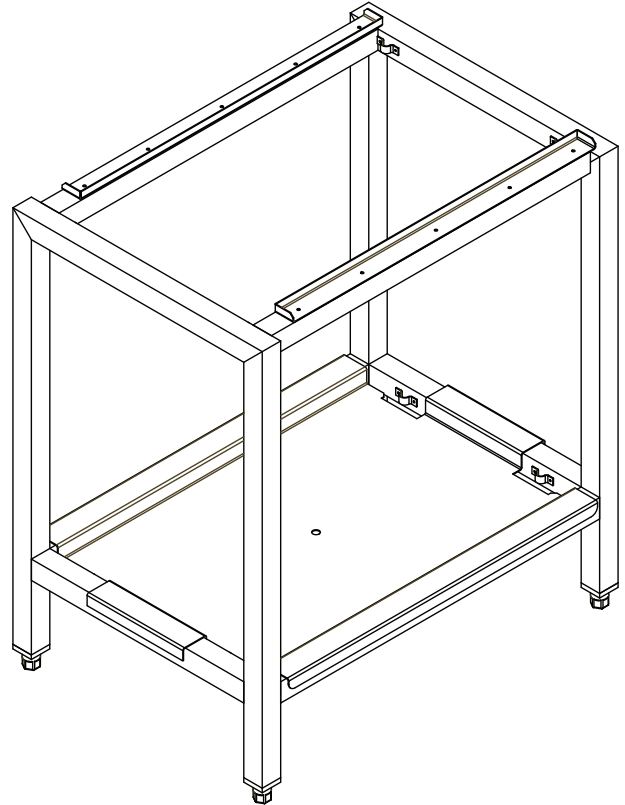

Stand with Shelf for use with
CLBKI-6E & CLBKI-10E Ovens

Stand w/Shelf

CONSTRUCTION

- Stainless steel tubing construction
- Adjustable Feet (1" of adjustment)
not available on casters

DIMENSIONS ARE IN INCHES [MM]