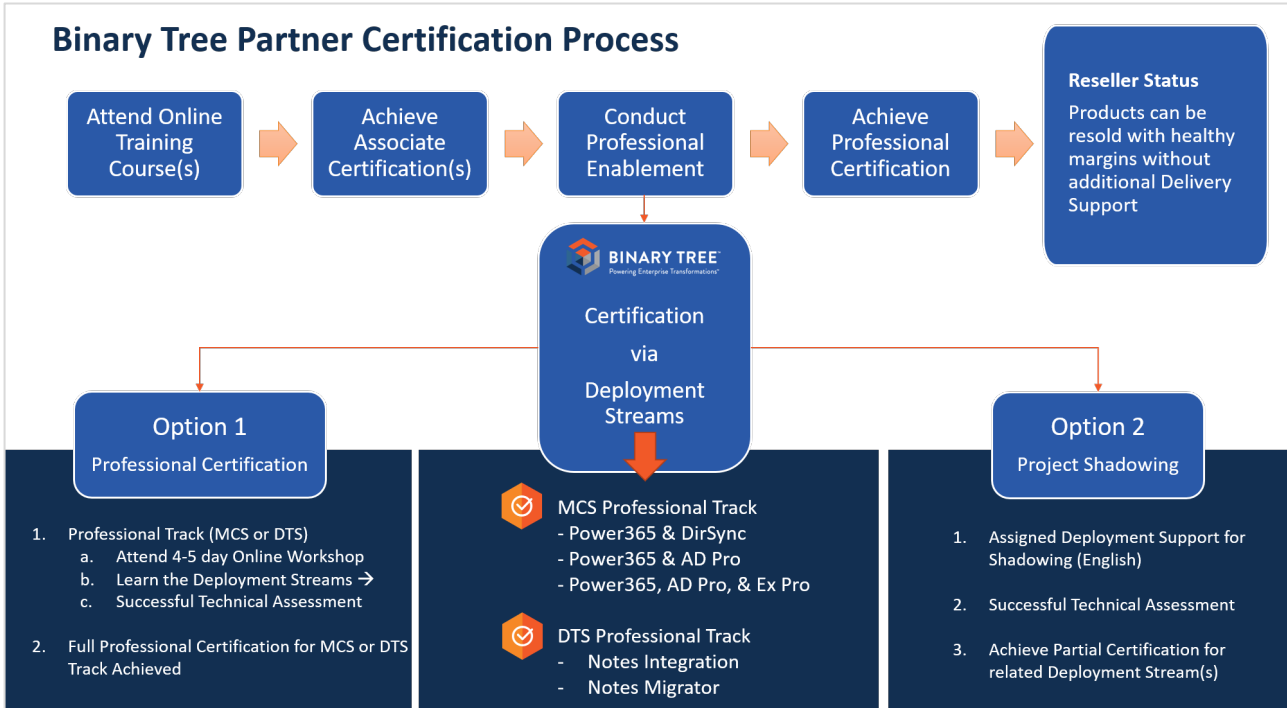

On-site custom training is available

Associate Level

Re-certification is required every 18 months.

Professional Level

Re-certification is required every 18 months

Certifications are based on deployment streams (see diagram below)

Enablement Process Overview

Binary Tree offers full end-to-end enablement consisting of training classes, hands-on labs and exam certifications. A diagram of the overall process is shown below:

ENABLEMENT QUICK LINKS