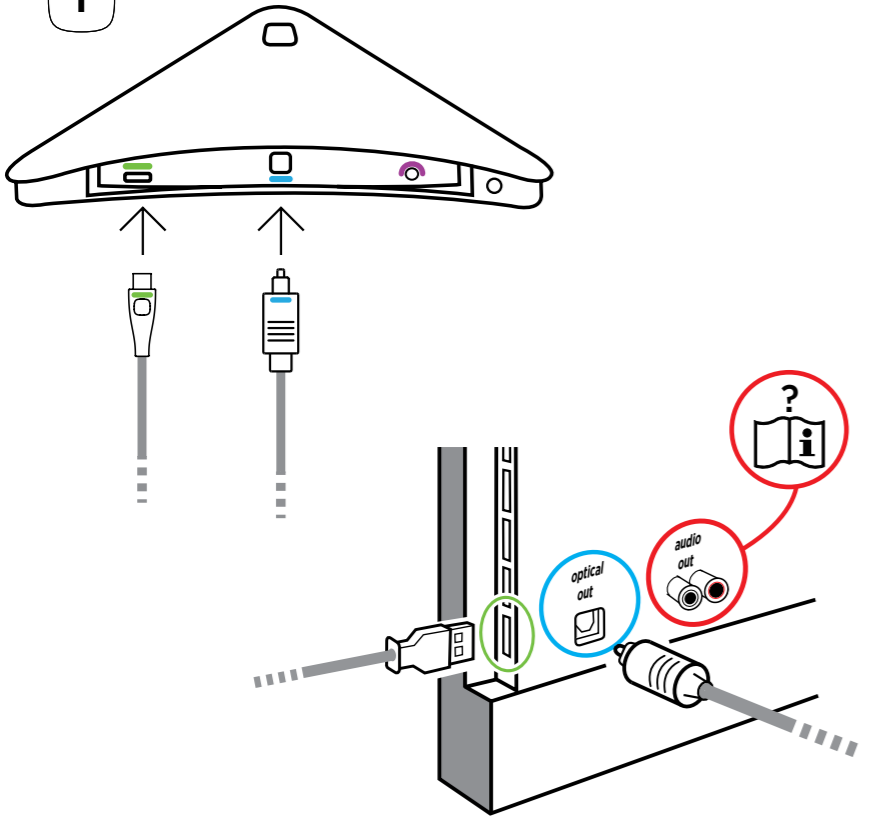

5

i

WIDEX TV PLAY™  
STAY CONNECTED

WIDEX®  
HIGH DEFINITION HEARING

 WIDEX A/S Nymoellevej 6, 3540 Lyngø, Denmark  
www.widex.com  
Manual no.: 9 502 4868 001 #01  
Issue: 2018-10

1

2

3