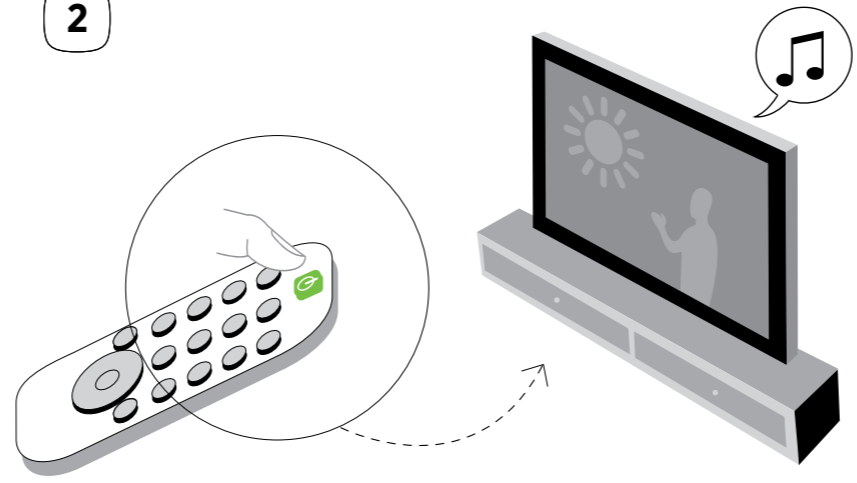

5

i

WIDEX TV PLAY™  
STAY CONNECTED

WIDEX®  
HIGH DEFINITION HEARING

 WIDEX A/S Nymoellevej 6, 3540 Lyngø, Denmark  
www.widex.com  
Manual no.: 9 502 4868 001 #01  
Issue: 2018-10

1

2

3